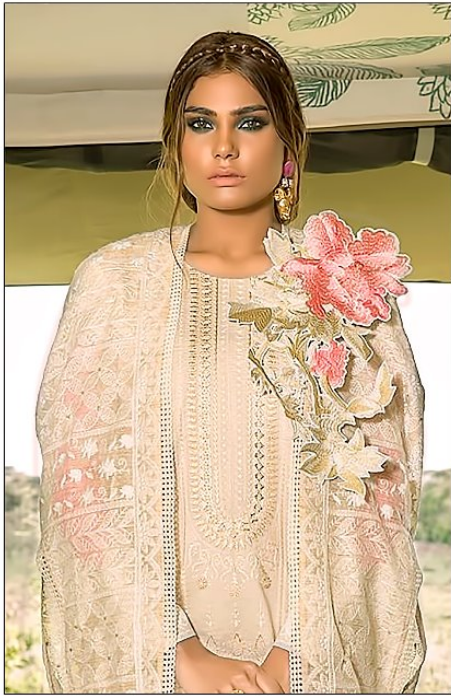

Cambric Cotton
(Print With Lace Camical Work)

Semi Lawn

Chiffon Printed

1002

Heavy Embroidered Net
(with cotton inner & back cotton print)

Semi Lawn

Chiffon Printed

1003

Heavy Embroidered Net
(with cotton inner & back cotton print)

**Semi Lawn
(Work)**

Chiffon Printed

1004

Cambric Cotton
(Self Embroidery With Heavy Patch Work)

Semi Lawn

Loop Heavy Embroidery

1005

Cambric Cotton
(Print With Lace Camical Work)

Semi Lawn

Chiffon Printed

HEAVY EMBROIDERY IN ALL PIECES

Average Rate :- 749/- + GST

Thank's For Your Support

Cosmos™

MAIRA HASAN