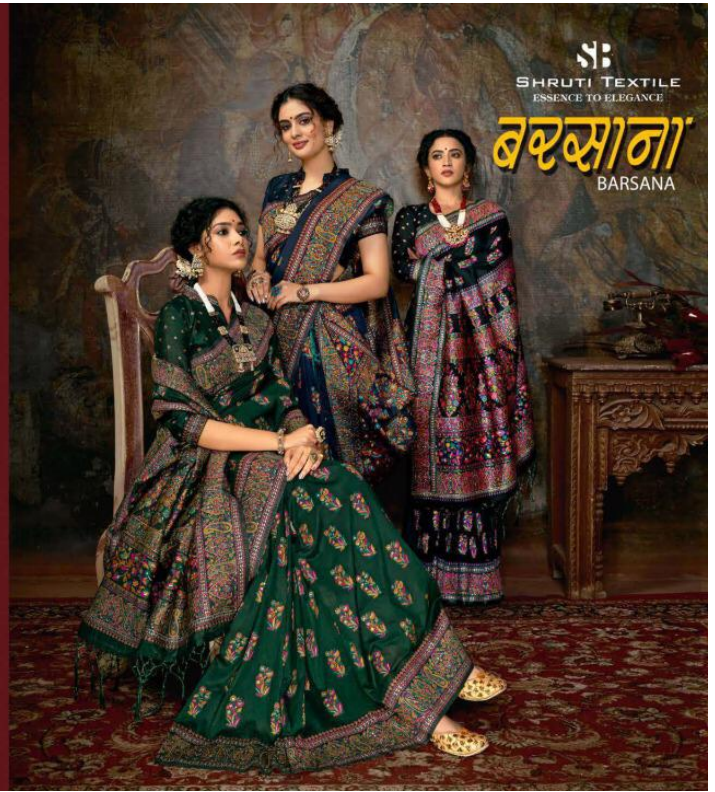

SHRUTI TEXTILE
ESSENCE TO ELEGANCE

SHRUTI TEXTILE

SHRUTI TEXTILE
ESSENCE TO ELEGANCE

बरसाना
BARSANA