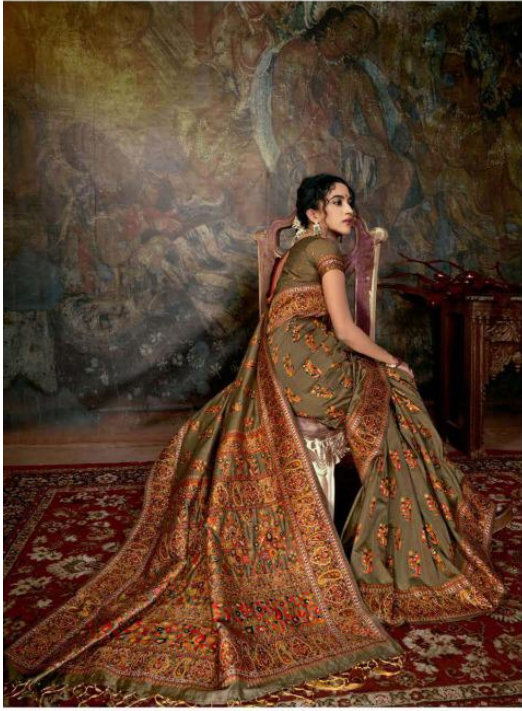

SHRUTI TEXTILE
ESSENCE TO ELEGANCE