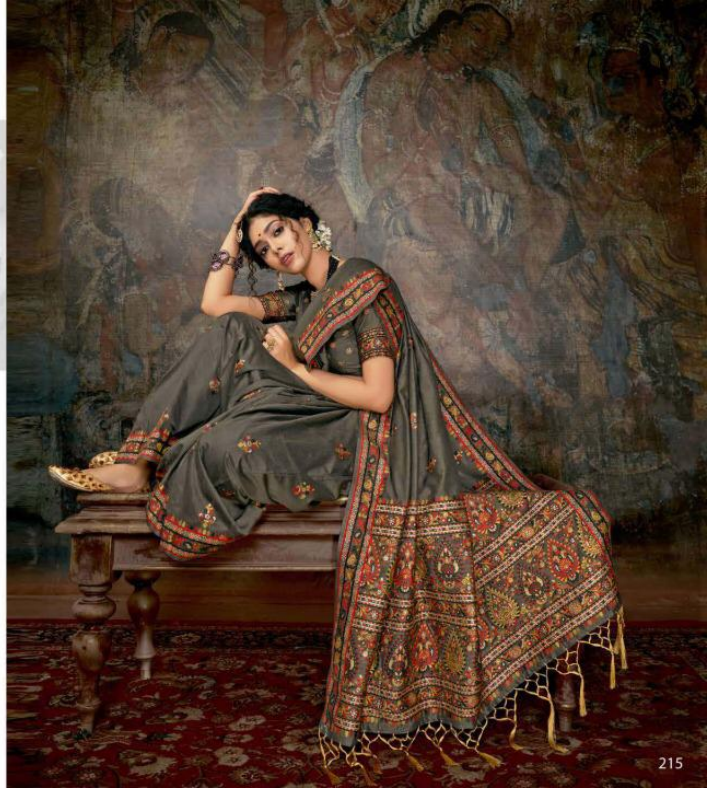

SB
SHRUTI TEXTILE
ESSENCE TO ELEGANCE