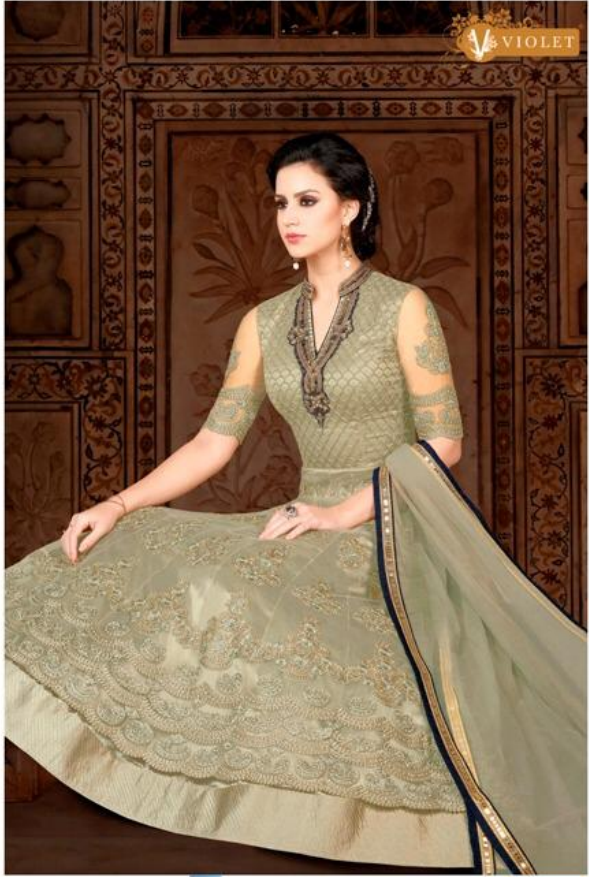

Join us on: <https://www.facebook.com/shreeswagatnx> 6408-B