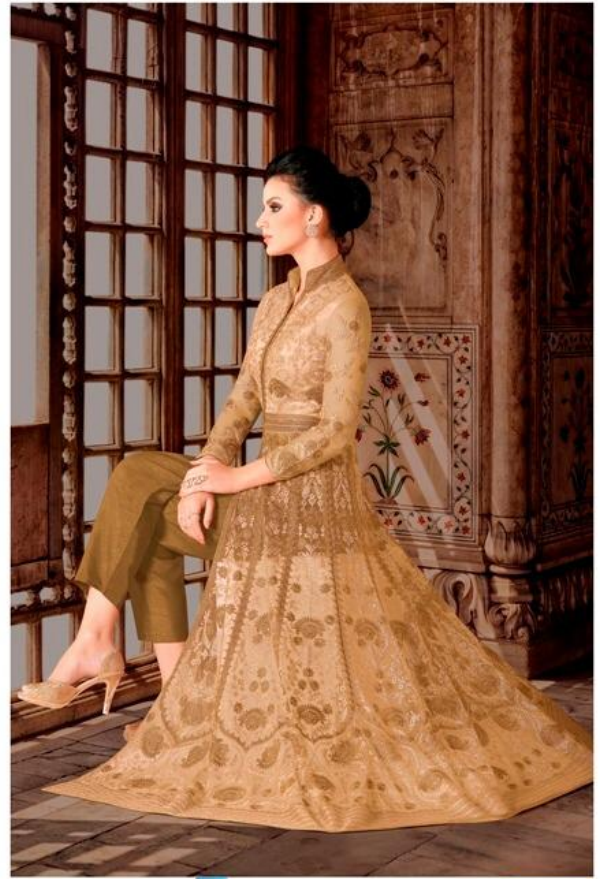

Join us on: <https://www.facebook.com/shreeswagatnx> 5412-C