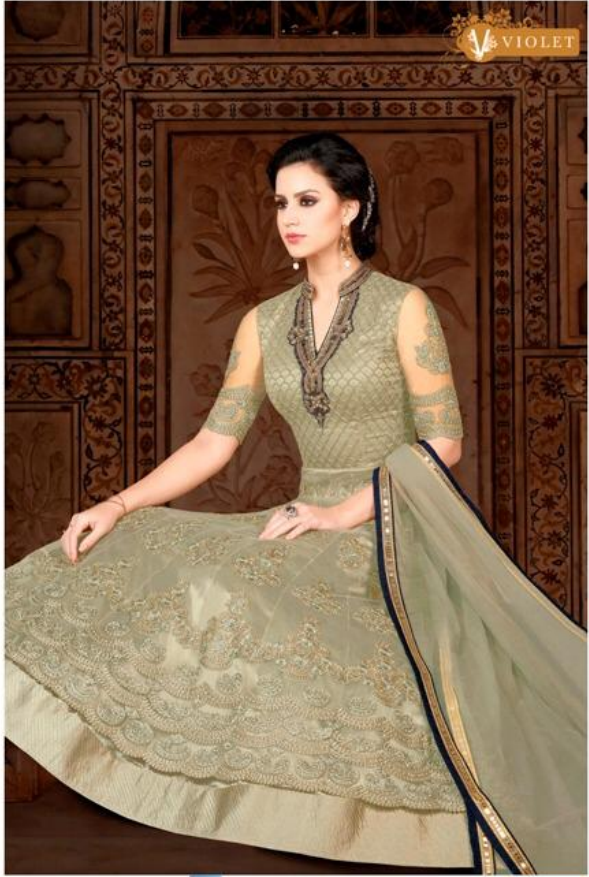

Join us on:  <https://www.facebook.com/shreeswagatnx> 6408-B

Join us on:  <https://www.facebook.com/shreeswagatnx> 6408-B

VIOLET

Join us on:  <https://www.facebook.com/shreeswagatnx> 6403-C

SNOWWHITE- 6 COLOUR

TOTAL SUIT - 31 PCS

COST OF ONE SET - 102290/-

AVERAGE PRICE - 3300/-

Join us on:  <https://www.facebook.com/shreeswagatnx> 6408-C

VIOLET

Join us on:  <https://www.facebook.com/shreeswagatnx> 6403-B

Join us on:  <https://www.facebook.com/shreeswagatnx> 6408-B