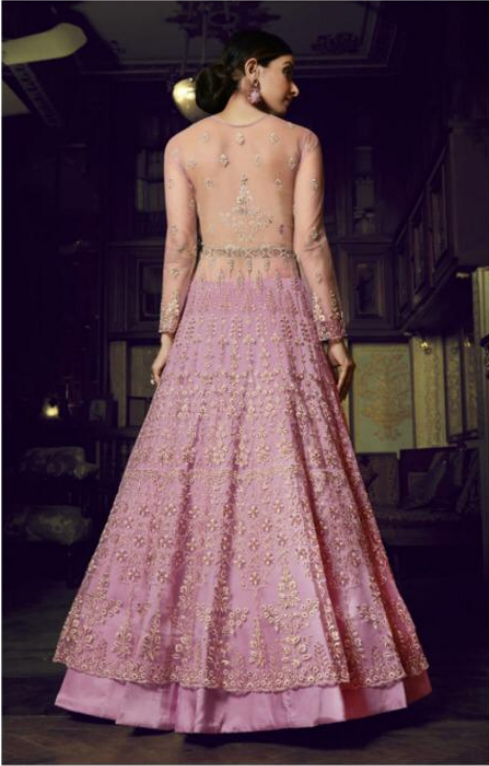

RAAZI

RAAZI
SAR DIL RAAZI

RAAZI
Rama

Aroos

RAAZI

RAAZI
SAR DIL RAAZI

RAAZI
Rama

Aroos

D.NO :-10044

RAAZI
SAR-SIL-SARKI

RAAZI

D.NO :-10044

D.NO.	TOP FABRICS	INNER	DUPATTA	CUT	RATE
1001	Supernet fully embrioderd front & back with diamond work	banglori silk heavy	Supernet with fourside zarilace.	14.5 mtr	3990/-
1002	Supernet fully embrioderd front & back with diamond work	banglori silk heavy	Supernet with fourside zarilace.	14.5 mtr	3990/-
1003	Supernet fully embrioderd front & back with diamond work	banglori silk heavy	Supernet with fourside zarilace.	14.5 mtr	3990/-
1004	Supernet fully embrioderd front & back with diamond work	banglori silk heavy	Supernet with fourside zarilace.	14.5 mtr	3990/-