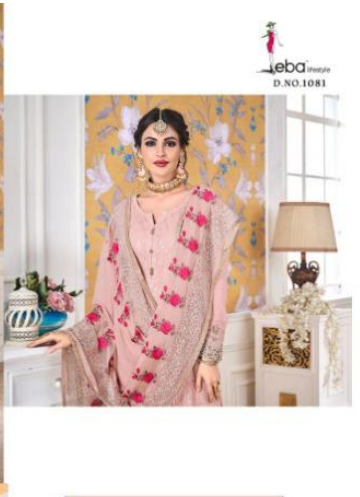

1093

1093

1093

1098

1086

leba
D.NO.1081

1093

1098

1066

FEBRIC DETAIL & RATE LIST

D. NO.	CATALOUGE NAME	FEBRIC DETAIL	RATE
1066	Hurma vol- 15	Top -Foux gourgette with hevey embroidery work, Duppta- Foux gourgette with hevey embroidery work, Bottom- santoon, inner - santoon	1395
1081	Hurma vol - 15	Top - Foux gourgette with hevey embroidery & khatli work with daymond, Duppta- Foux gourgette with hevey embroidery work, Bottom- dull santoon, inner - dull santoon	1395
1093	Mount black vol- 1	Top - Foux gourgette with hevey embroidery & khatli work, Duppta- Foux gourgette with sequence & emboidery work, Bottom- inner - dual santoon,	1495
1098	Mount black vol- 3	Top - Blooming foux gourgette with hevey embroidery & khatli work, Duppta- blooming foux gourgette with sequence & emboidery work, Bottom-inner - dual santoon	1495