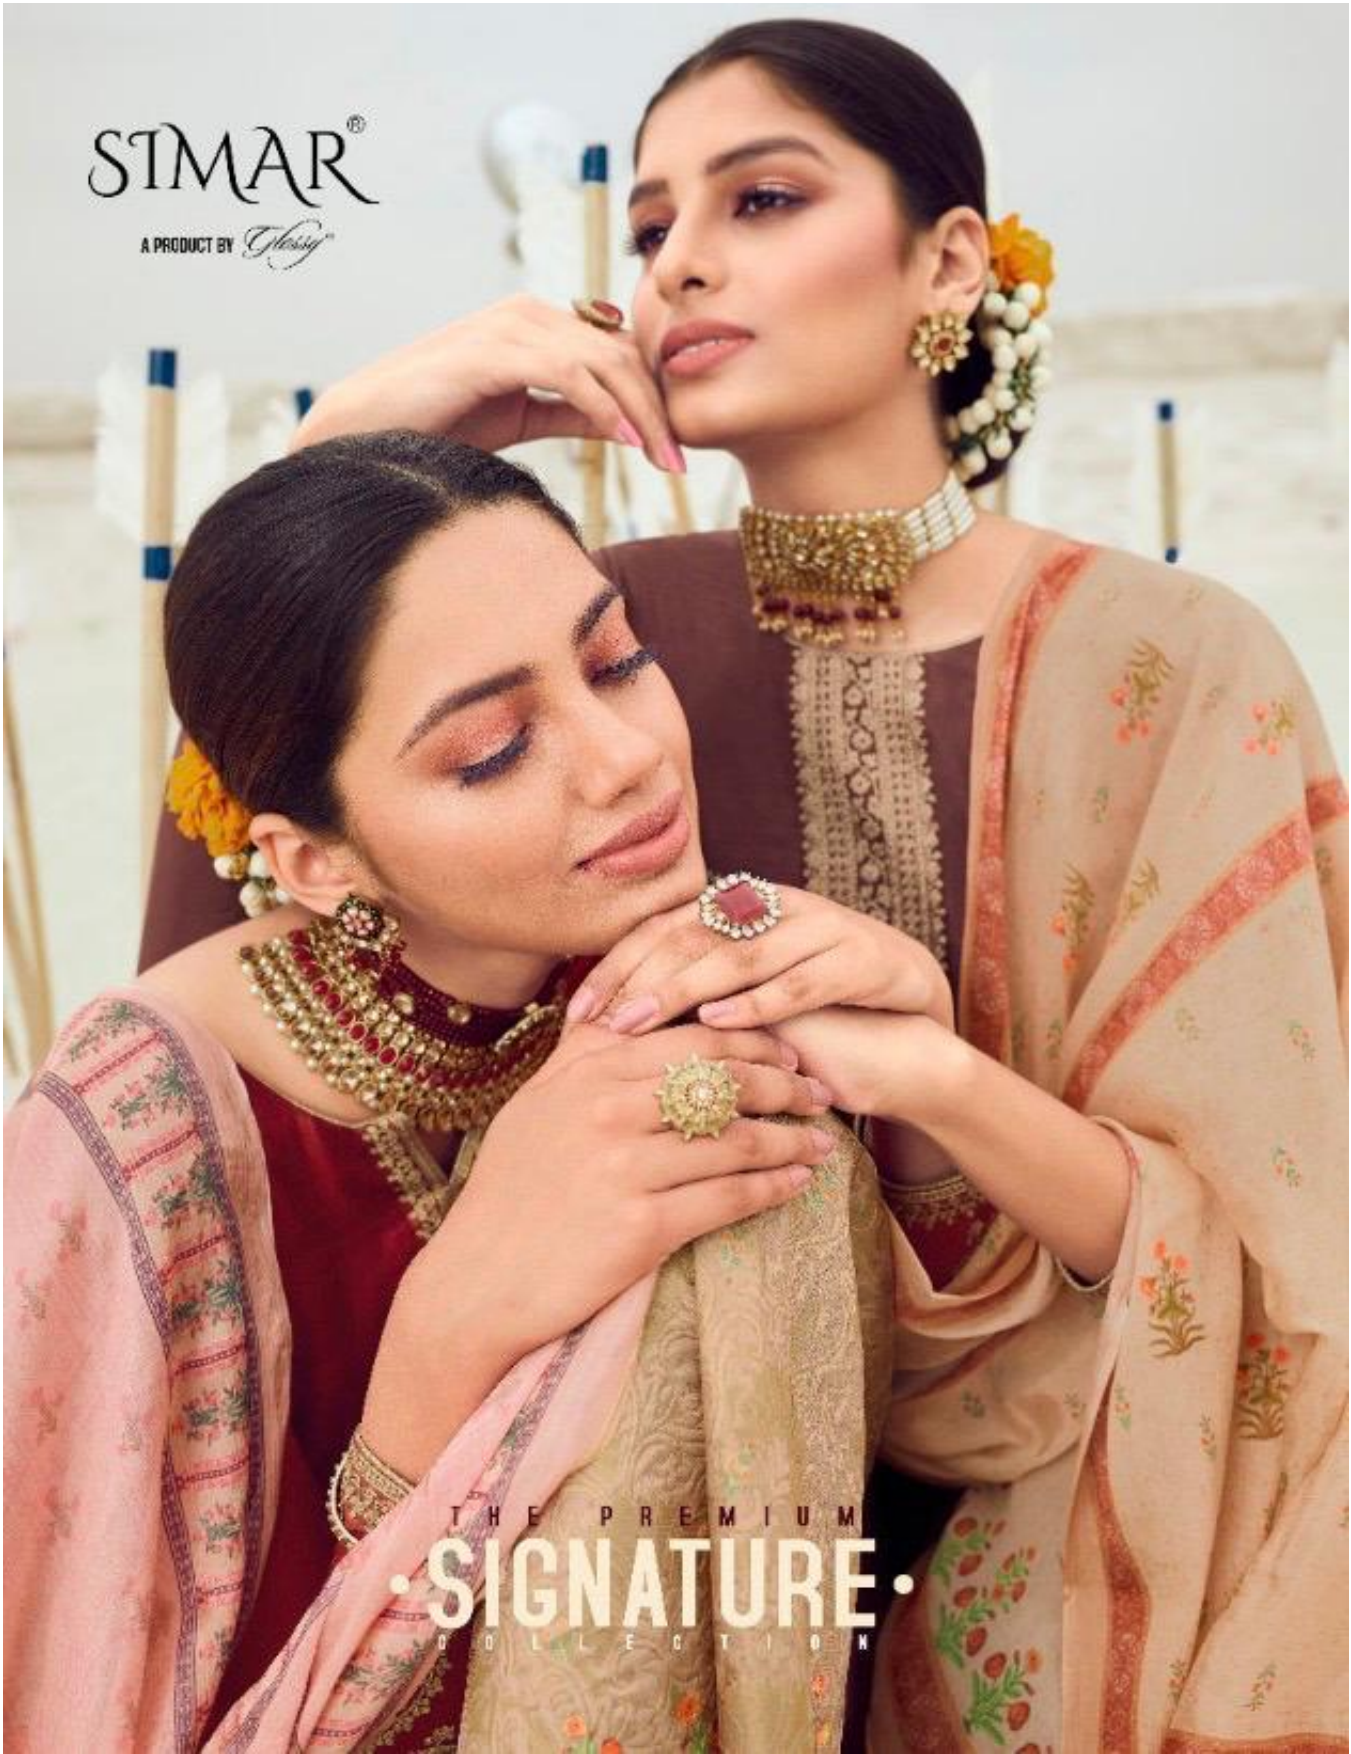

SIMAR®

A PRODUCT BY *Glossy*

THE PREMIUM
• SIGNATURE •
COLLECTION