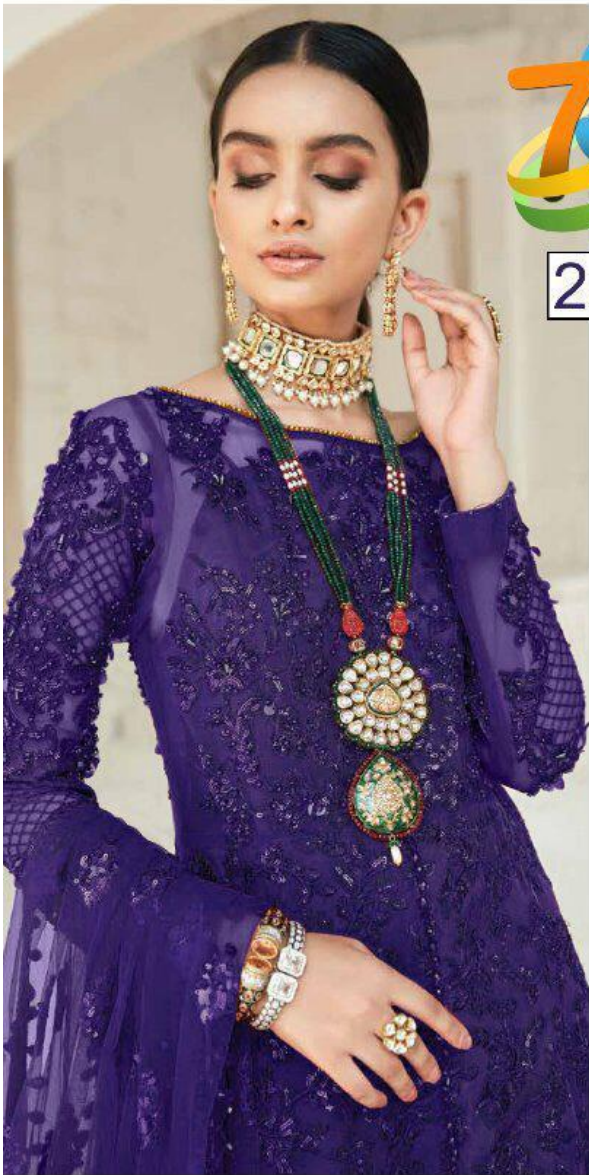

207

Marwa
ZAURA-HASSAN

TOP - Butter Fly Net With
Heavy Embroidery
BOTTOM - Dull Santoon
DUPATTA - Net With Heavy
Embroidery