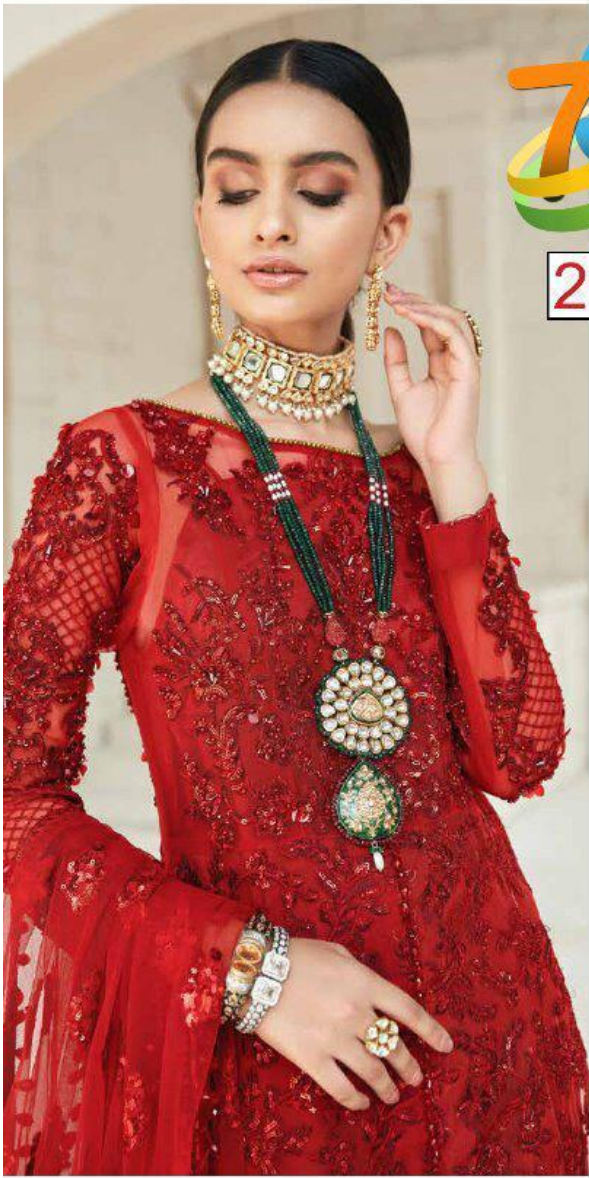

208

Marwa
ZAURA-HASSAN

TOP - Butter Fly Net With
Heavy Embroidery
BOTTOM - Dull Santoon
DUPATTA - Net With Heavy
Embroidery