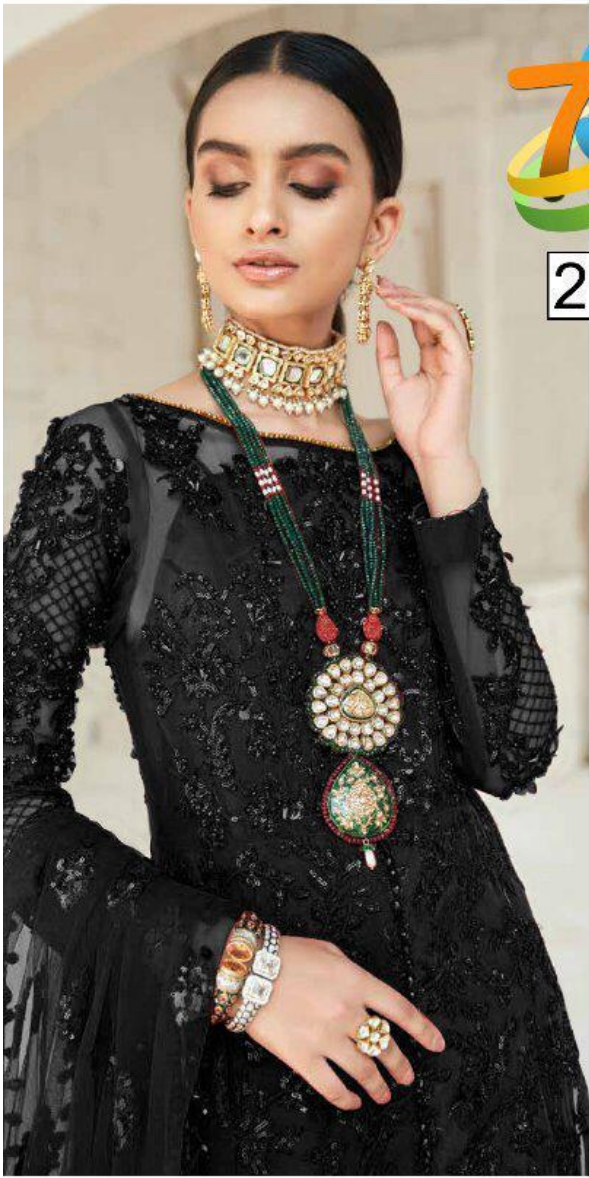

207

Marwa
ZAURA-HASSAN

TOP - Butter Fly Net With
Heavy Embroidery
BOTTOM - Dull Santoon
DUPATTA - Net With Heavy
Embroidery

207

Marwa
ZAURA-HASSAN

TOP - Butter Fly Net With
Heavy Embroidery
BOTTOM - Dull Santoon
DUPATTA - Net With Heavy
Embroidery

210

Marwa
ZAURA-HASSAN

TOP - Butter Fly Net With
Heavy Embroidery
BOTTOM - Dull Santoon
DUPATTA - Net With Heavy
Embroidery

208

Marwa
ZAURA-HASSAN

TOP - Butter Fly Net With
Heavy Embroidery
BOTTOM - Dull Santoon
DUPATTA - Net With Heavy
Embroidery

211

Marwa
ZAURA-HASSAN

TOP - Butter Fly Net With
Heavy Embroidery
BOTTOM - Dull Santoon
DUPATTA - Net With Heavy
Embroidery

212

Marwa
ZAURA-HASSAN

TOP - Butter Fly Net With
Heavy Embroidery
BOTTOM - Dull Santoon
DUPATTA - Net With Heavy
Embroidery