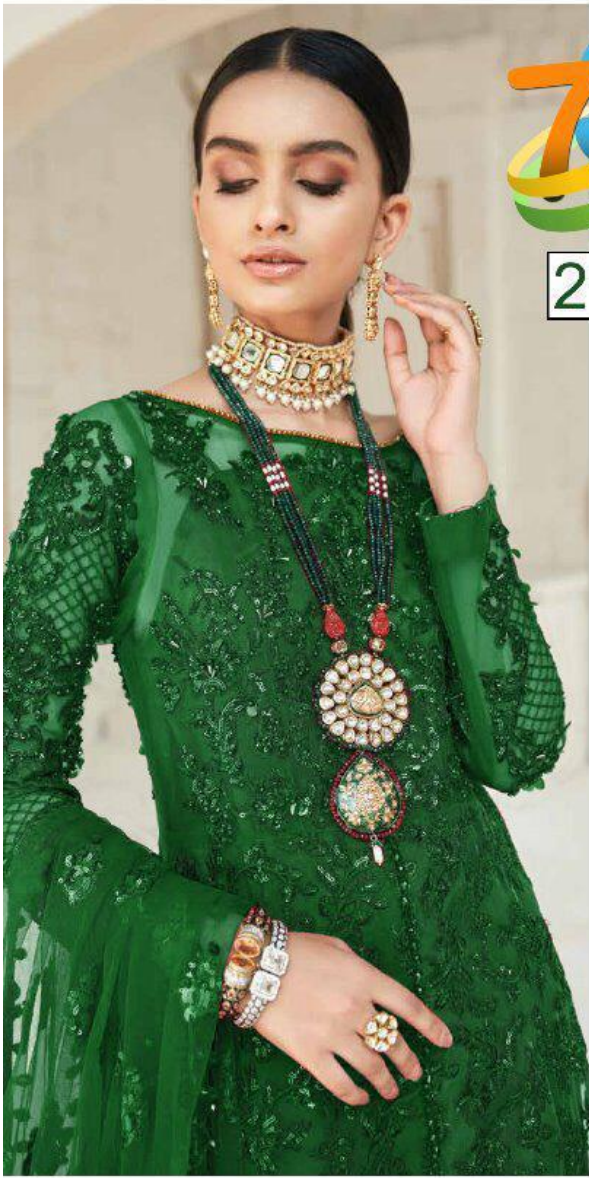

210

Marwa
ZAURA-HASSAN

TOP - Butter Fly Net With
Heavy Embroidery
BOTTOM - Dull Santoon
DUPATTA - Net With Heavy
Embroidery