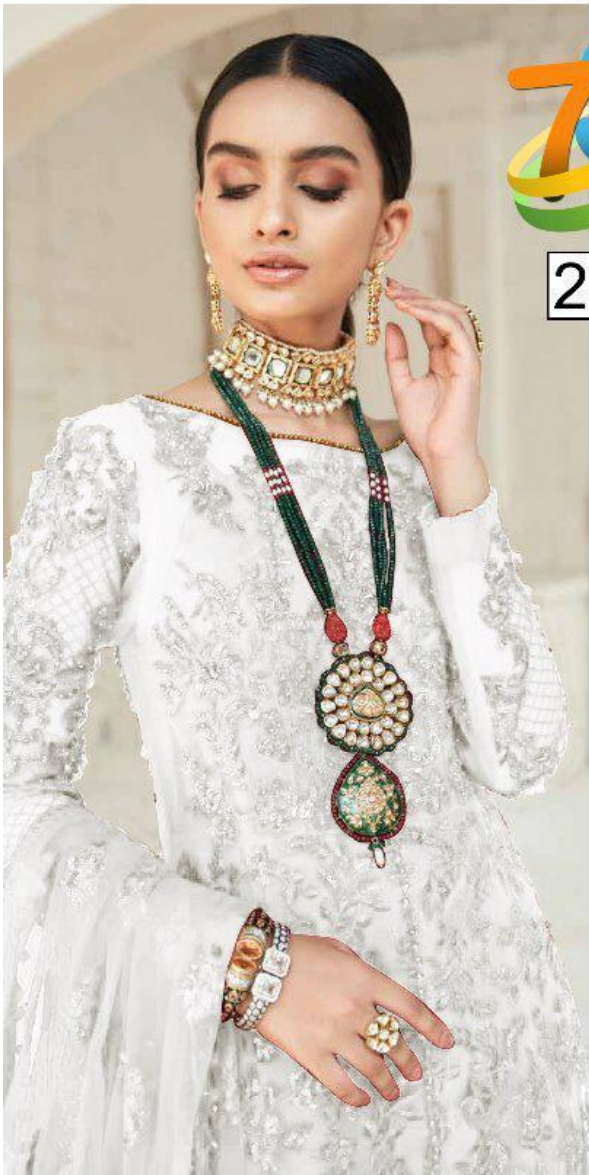

209

Marwa
ZAURA-HASSAN

TOP - Butter Fly Net With
Heavy Embroidery
BOTTOM - Dull Santoon
DUPATTA - Net With Heavy
Embroidery