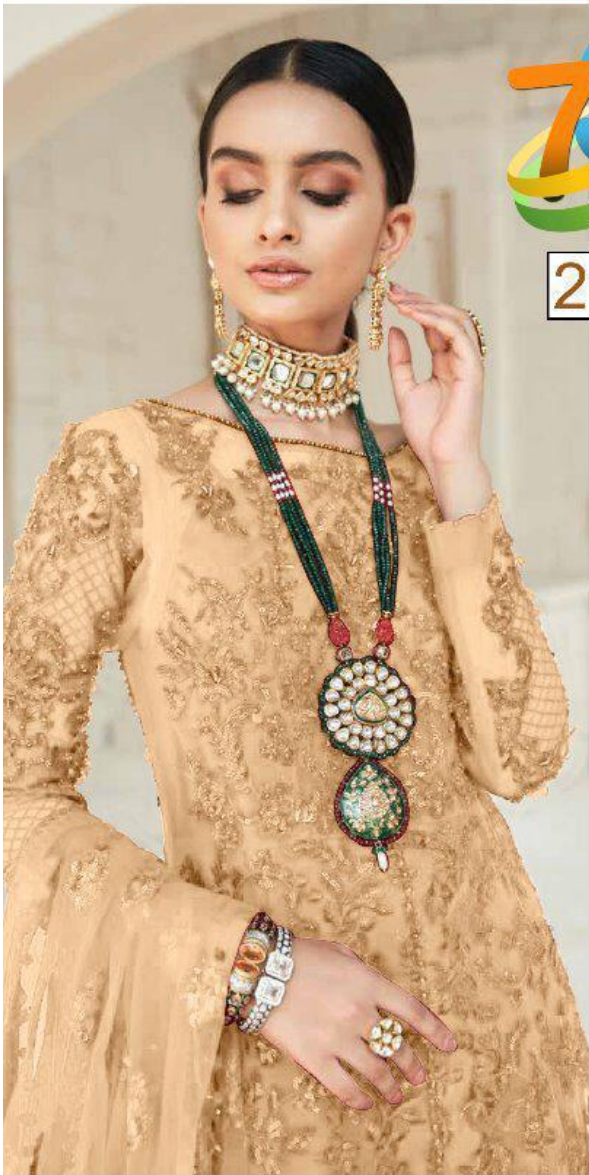

211

Marwa
ZAURA-HASSAN

TOP - Butter Fly Net With
Heavy Embroidery
BOTTOM - Dull Santoon
DUPATTA - Net With Heavy
Embroidery