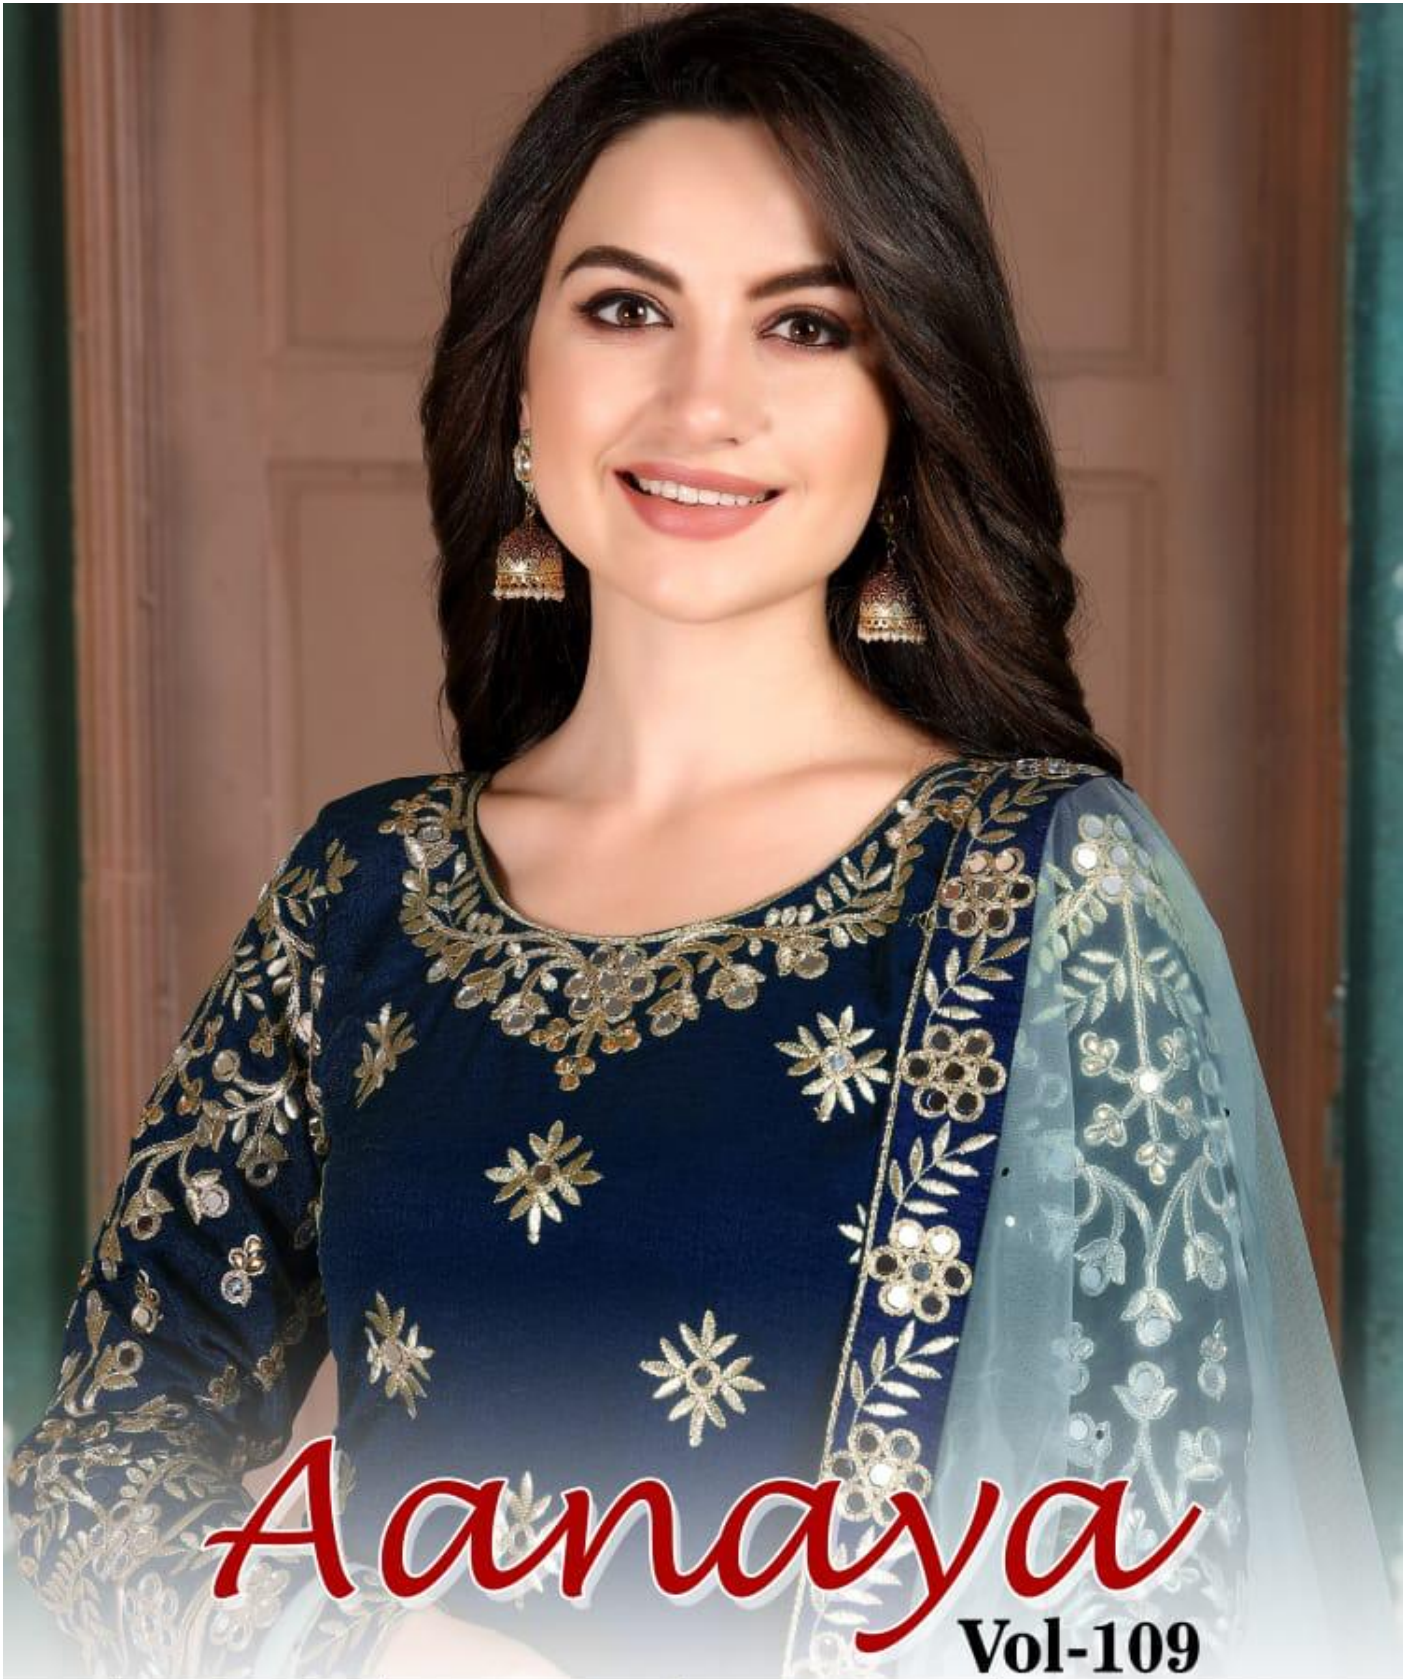

904

904

904

Ananya Vol-109

Aanaya

Vol-109

D.NO.	Price	Top Fabrics	Bottom	Dupatta
901	1095	Art Silk (First Face)	Santool	Net With Heavy Glass Work Border
902	1095	Art Silk (First Face)	Santool	Net With Heavy Glass Work Border
903	1095	Art Silk (First Face)	Santool	Net With Heavy Glass Work Border
904	1095	Art Silk (First Face)	Santool	Net With Heavy Glass Work Border