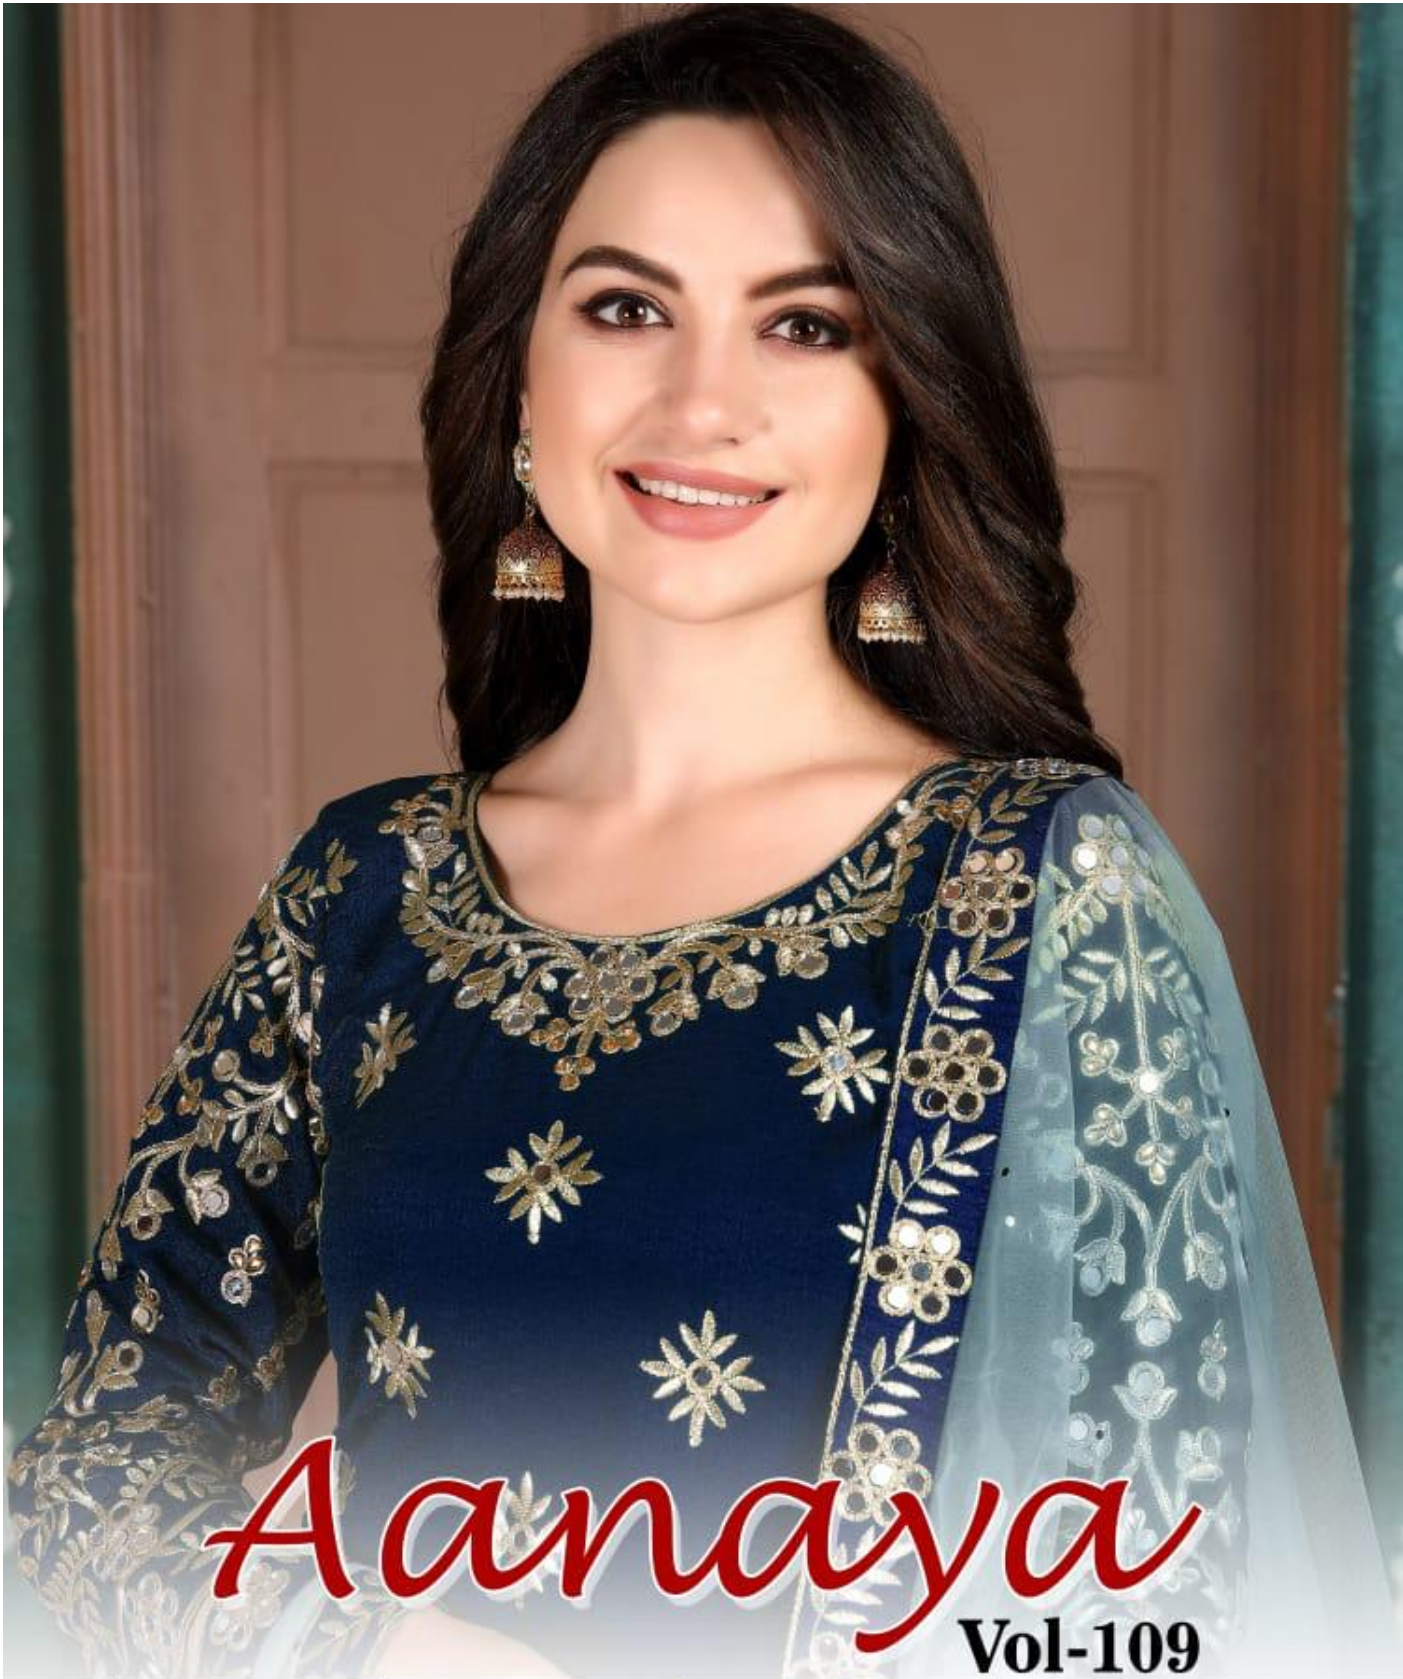

904

904

904

Ananya Vol-109

901

Aanaya

Vol-109

D.NO.	Price	Top Fabrics	Bottom	Dupatta
901	1095	Art Silk (First Face)	Santool	Net With Heavy Glass Work Border
902	1095	Art Silk (First Face)	Santool	Net With Heavy Glass Work Border
903	1095	Art Silk (First Face)	Santool	Net With Heavy Glass Work Border
904	1095	Art Silk (First Face)	Santool	Net With Heavy Glass Work Border