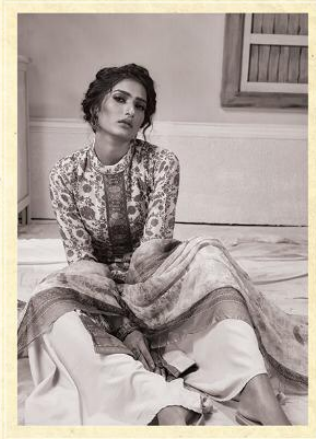

style that elevates

The season's newest silhouettes are all set to transform you into the goddess you wish to be..

style that elevates

The season's newest silhouettes are all set to transform you into the goddess you wish to be..

GET THE
CHIC LOOK

THIS SEASON, YOUR
LOOK GETS BETTER
DEFINITION WITH
JUST A LITTLE
ATTENTION TO DETAIL.

HANSA

Explore the mystic beauty of amazing hues in cool season shades .

1004

style that elevates

The season's newest silhouettes are all set to transform you into the goddess you wish to be..