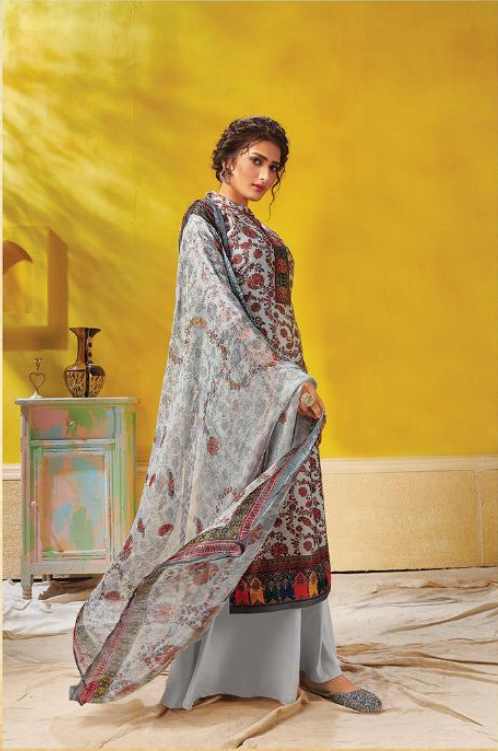

# HIDAYA NAZAR

TOP	TOP PUSHMINA DIGITAL PRINT
BOTTOM	PUSHMINA DAYED
DUPPATA	PURE CHIFFON DIGITAL PRINT
D.NO.- 1001+1004	RATE : 845 /- TOTAL RATE : 3380 /-

Explore the mystic beauty of amazing hues in cool season shades.