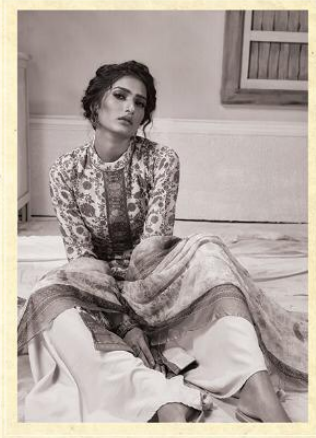

style that elevates

The season's newest silhouettes are all set to transform you into the goddess you wish to be..

style that elevates

The season's newest silhouettes are all set to transform you into the goddess you wish to be..

GET THE
CHIC LOOK

THIS SEASON, YOUR
LOOK GETS BETTER
DEFINITION WITH
JUST A LITTLE
ATTENTION TO DETAIL.

HANSA

Explore the mystic beauty of amazing hues in cool season shades .

1004

style that elevates

The season's newest silhouettes are all set to transform you into the goddess you wish to be..