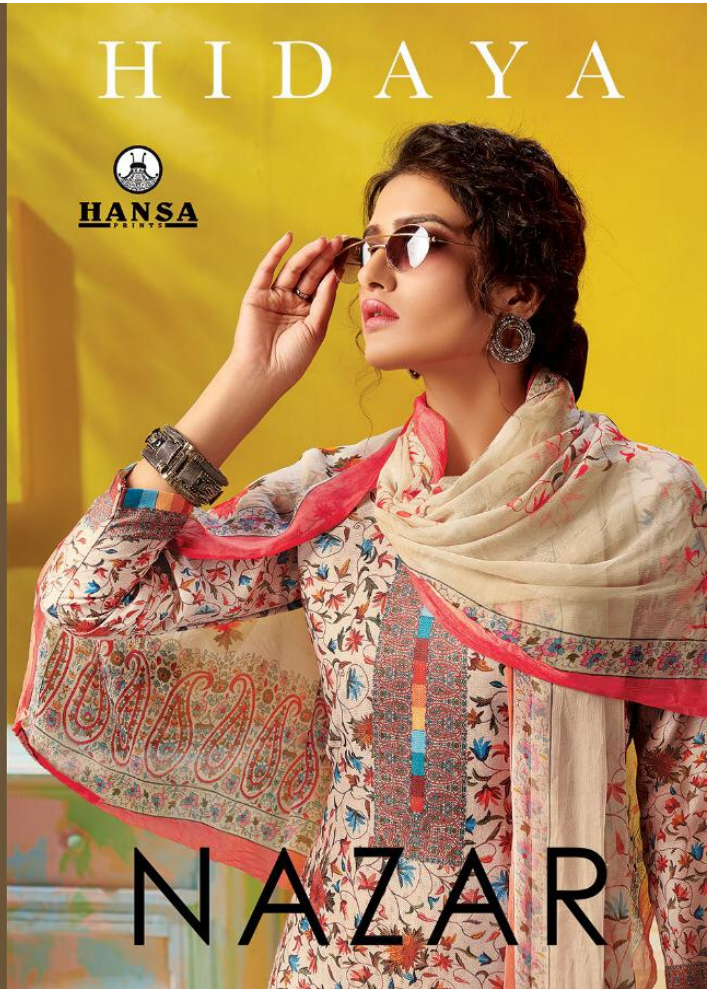

H I D A Y A

HANSA
PRINTS

HANSA
PRINTS

NAZAR