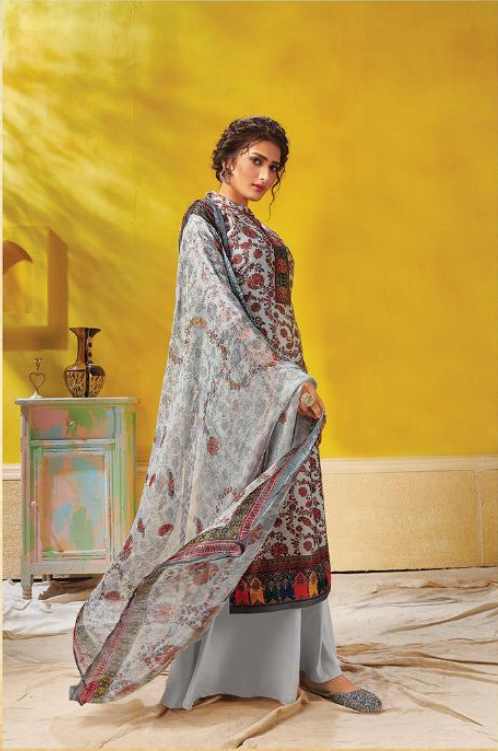

style that elevates

The season's newest silhouettes are all set to transform you into the goddess you wish to be..

style that elevates

The season's newest silhouettes are all set to transform you into the goddess you wish to be..

TOP	TOP PUSHMINA DIGITAL PRINT
BOTTOM	PUSHMINA DAYED
DUPPATA	PURE CHIFFON DIGITAL PRINT
D.NO.- 1001+1004	RATE : 845 /- TOTAL RATE : 3380 /-

Explore the mystic beauty of amazing hues in cool season shades.