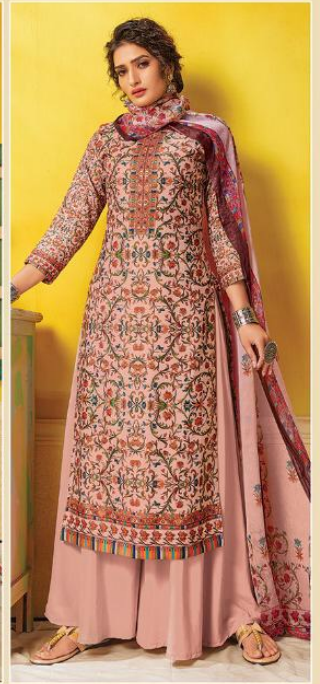

1003

  
**HANSA**  
DESIGN

1001

1002

1003

1004

**HANSA**  
PRINTS

# HIDAYA NAZAR

TOP	TOP PUSHMINA DIGITAL PRINT
BOTTOM	PUSHMINA DAYED
DUPPATA	PURE CHIFFON DIGITAL PRINT
D.NO.- 1001+1004	RATE : 845 /- TOTAL RATE : 3380 /-

Explore the mystic beauty of amazing hues in cool season shades.