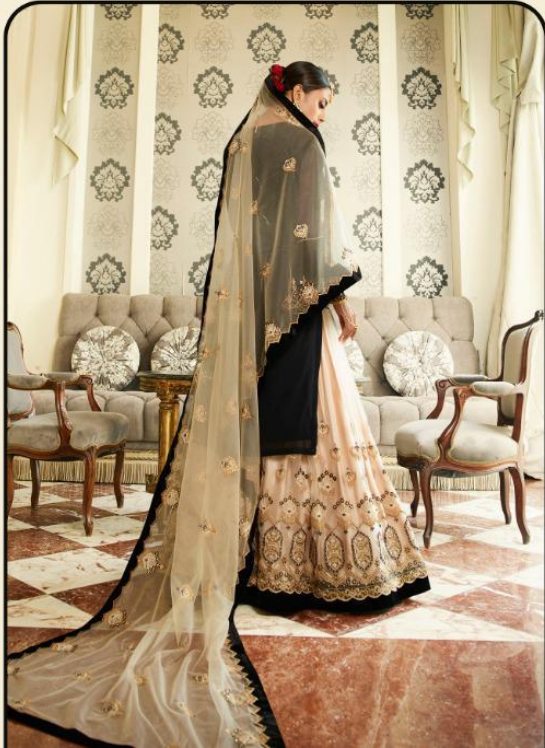

zubeda®
ESSENCE TO BE SEEN

zubeda[®]
ESSENCE TO BE SEEN

YUGANTA

{ *KARWA CHOUTH SPECIAL* }

RATE:-2295/-

TOP

SATIN GORGETTE WITH EMBROIDERY WORK

DUPATTA