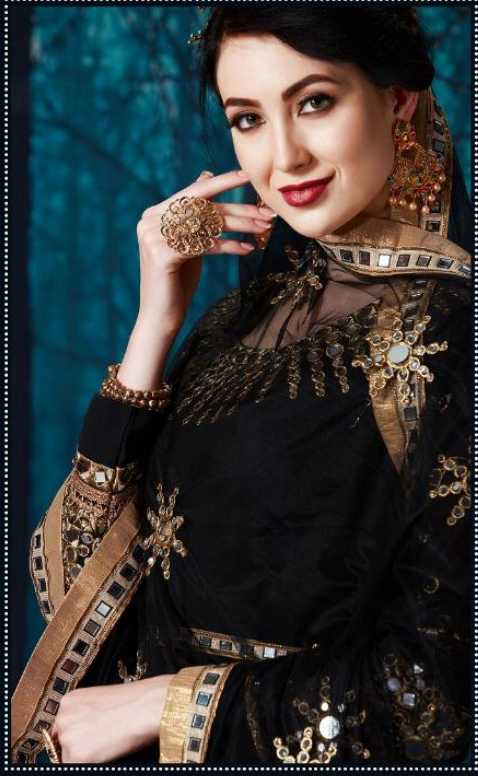

A woman with dark hair is the central focus, wearing a black dress with a gold and blue jeweled neckline. She is adorned with large, ornate gold earrings, a matching necklace, and a headpiece. Her hands are raised near her face, with rings visible on her fingers. The background is a dark, textured teal. In the bottom left corner, there is a logo featuring a peacock feather and the text 'Senhora DRESSES'.

Senhora[®]
DRESSES

MAJESTIC APPEAL

www.Senhora.com

A woman with dark hair and red lipstick is shown from the chest up. She is wearing a black dress with a gold and blue jeweled neckline. Her hands are raised near her face, also adorned with gold jewelry. The background is a dark teal color. In the bottom left corner, there is a logo for 'Senhora DRESSES' featuring a peacock feather. Below the logo, the text 'MAJESTIC APPEAL' is written in a serif font, followed by a dotted line.

REVIVE YOUR STYLE

REVIVE YOUR STYLE

Senhora®
DRESSES

10002

Senhora
DRESSES

10003

MAJESTIC APPEAL

www.senhora.com

Senhora®
DRESSES

DRESS LIKE A DIVA

Dress like a diva
10001

MAJESTIC APPEAL

with Senhora

A woman with dark hair is shown from the chest up, wearing a black dress with a gold and blue jeweled neckline. She is also wearing large gold earrings with colorful beads and a matching gold necklace. Her hands are raised near her face, with rings on her fingers. The background is a dark, textured blue. In the bottom left corner, there is a logo for 'Senhora DRESSES' featuring a peacock feather. Below the logo, the text 'MAJESTIC APPEAL' is written in a serif font, followed by a dotted line.