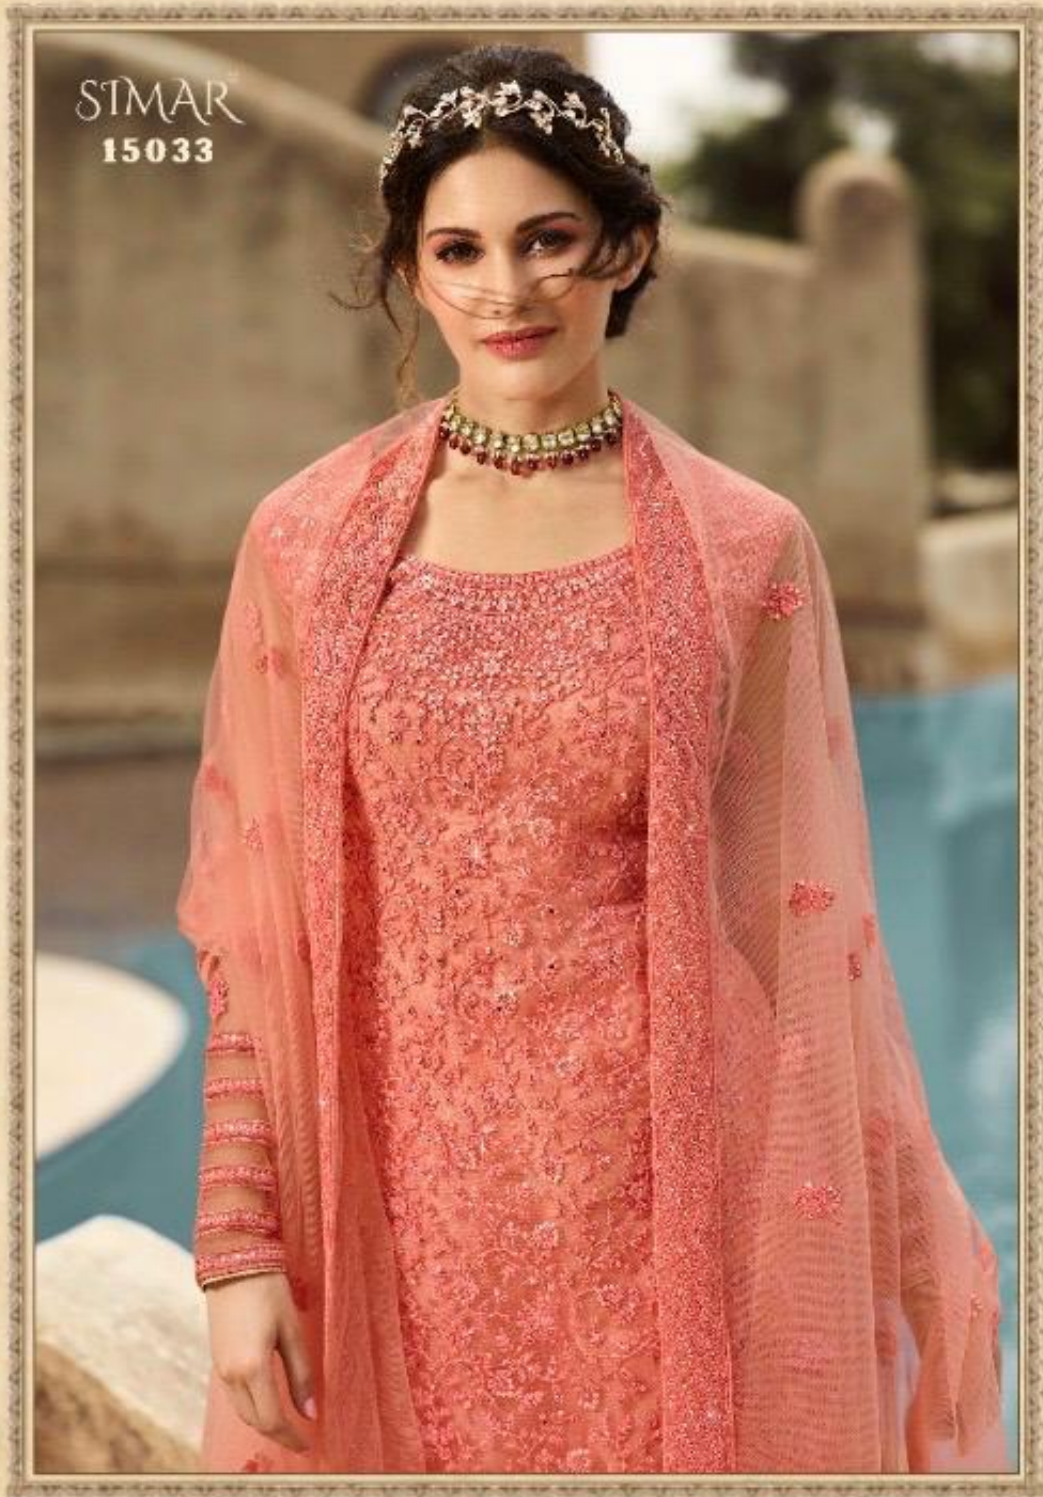

STMAR
15033

M A J E S T I C
A P P E A L