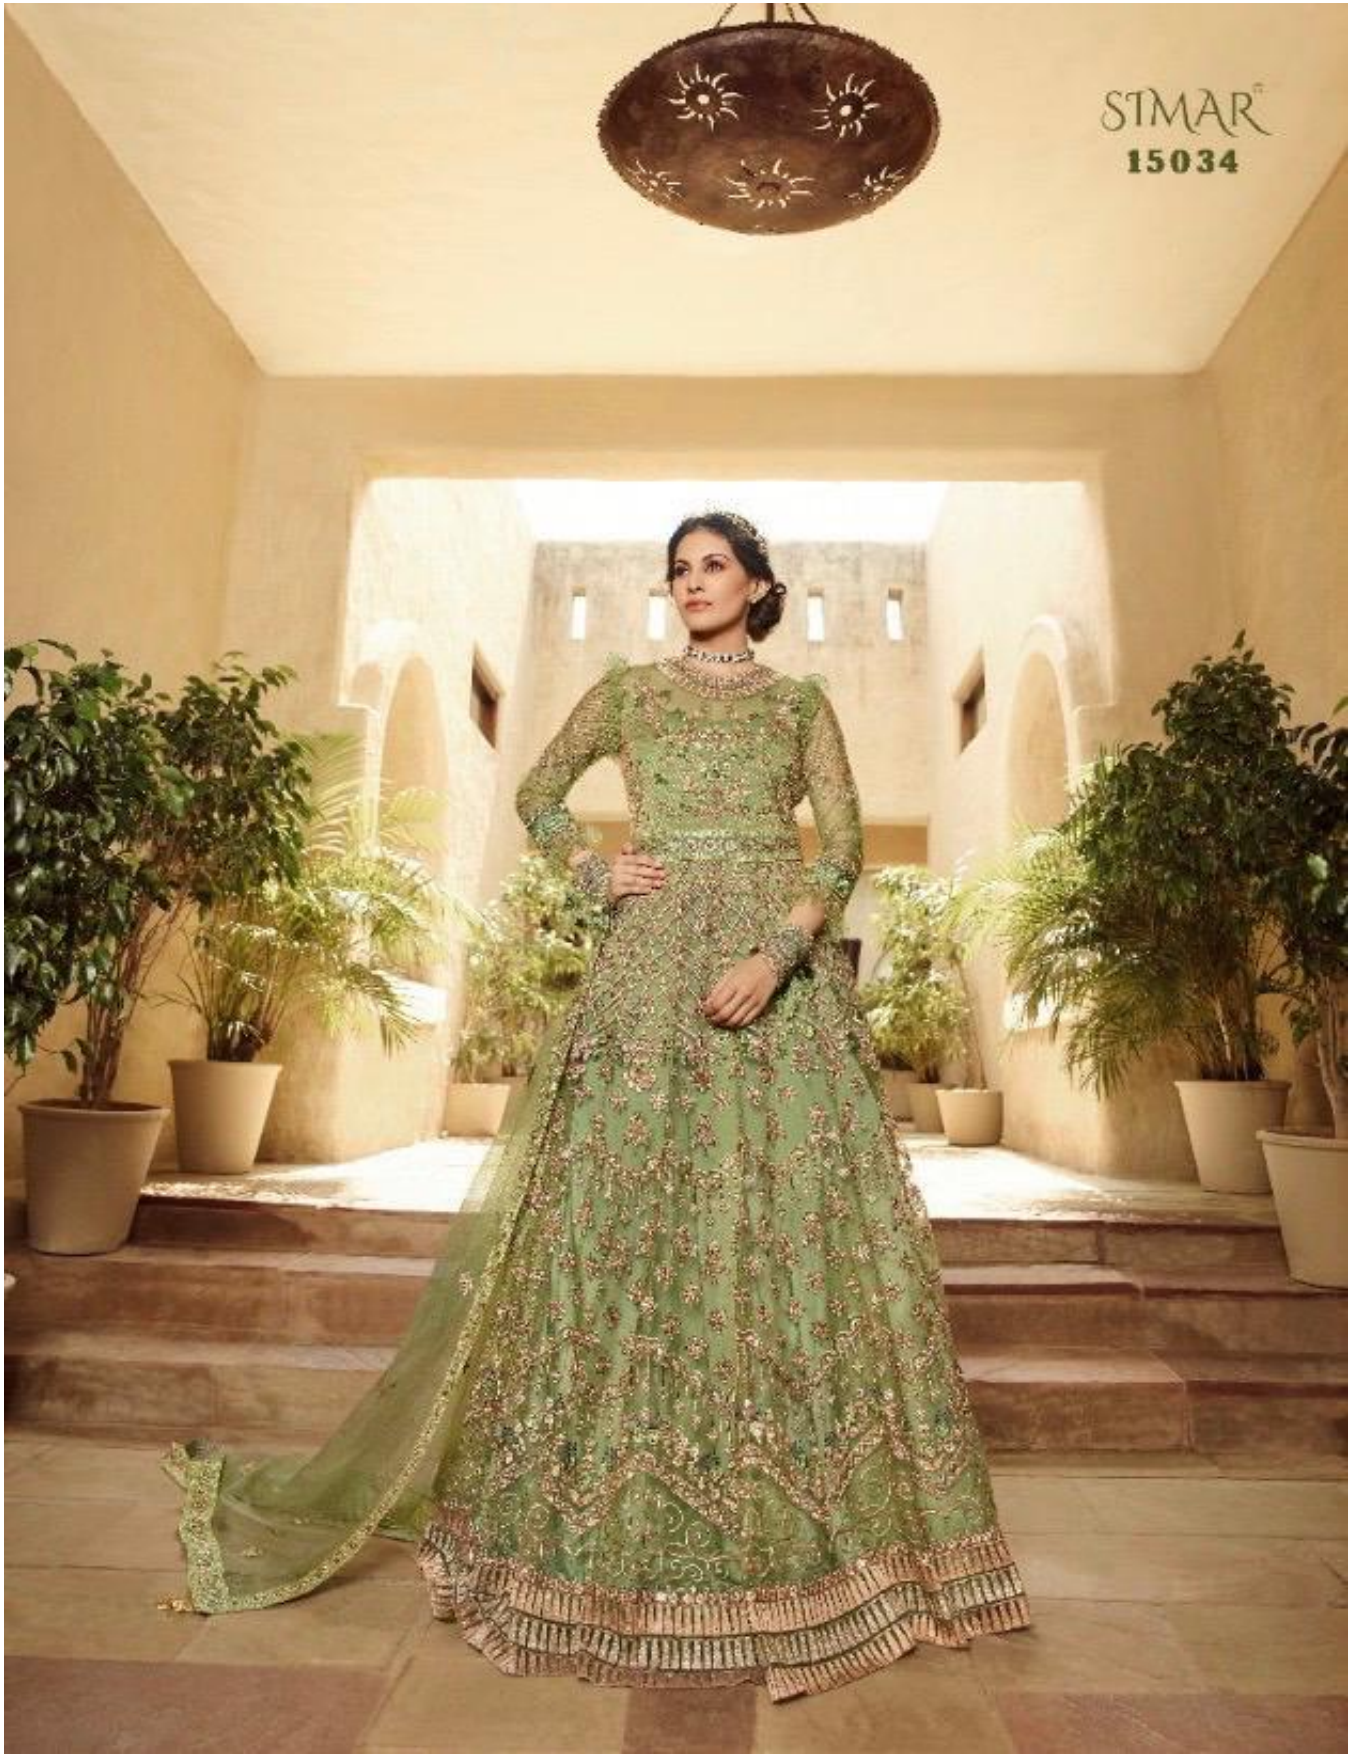

STMAR®
15034