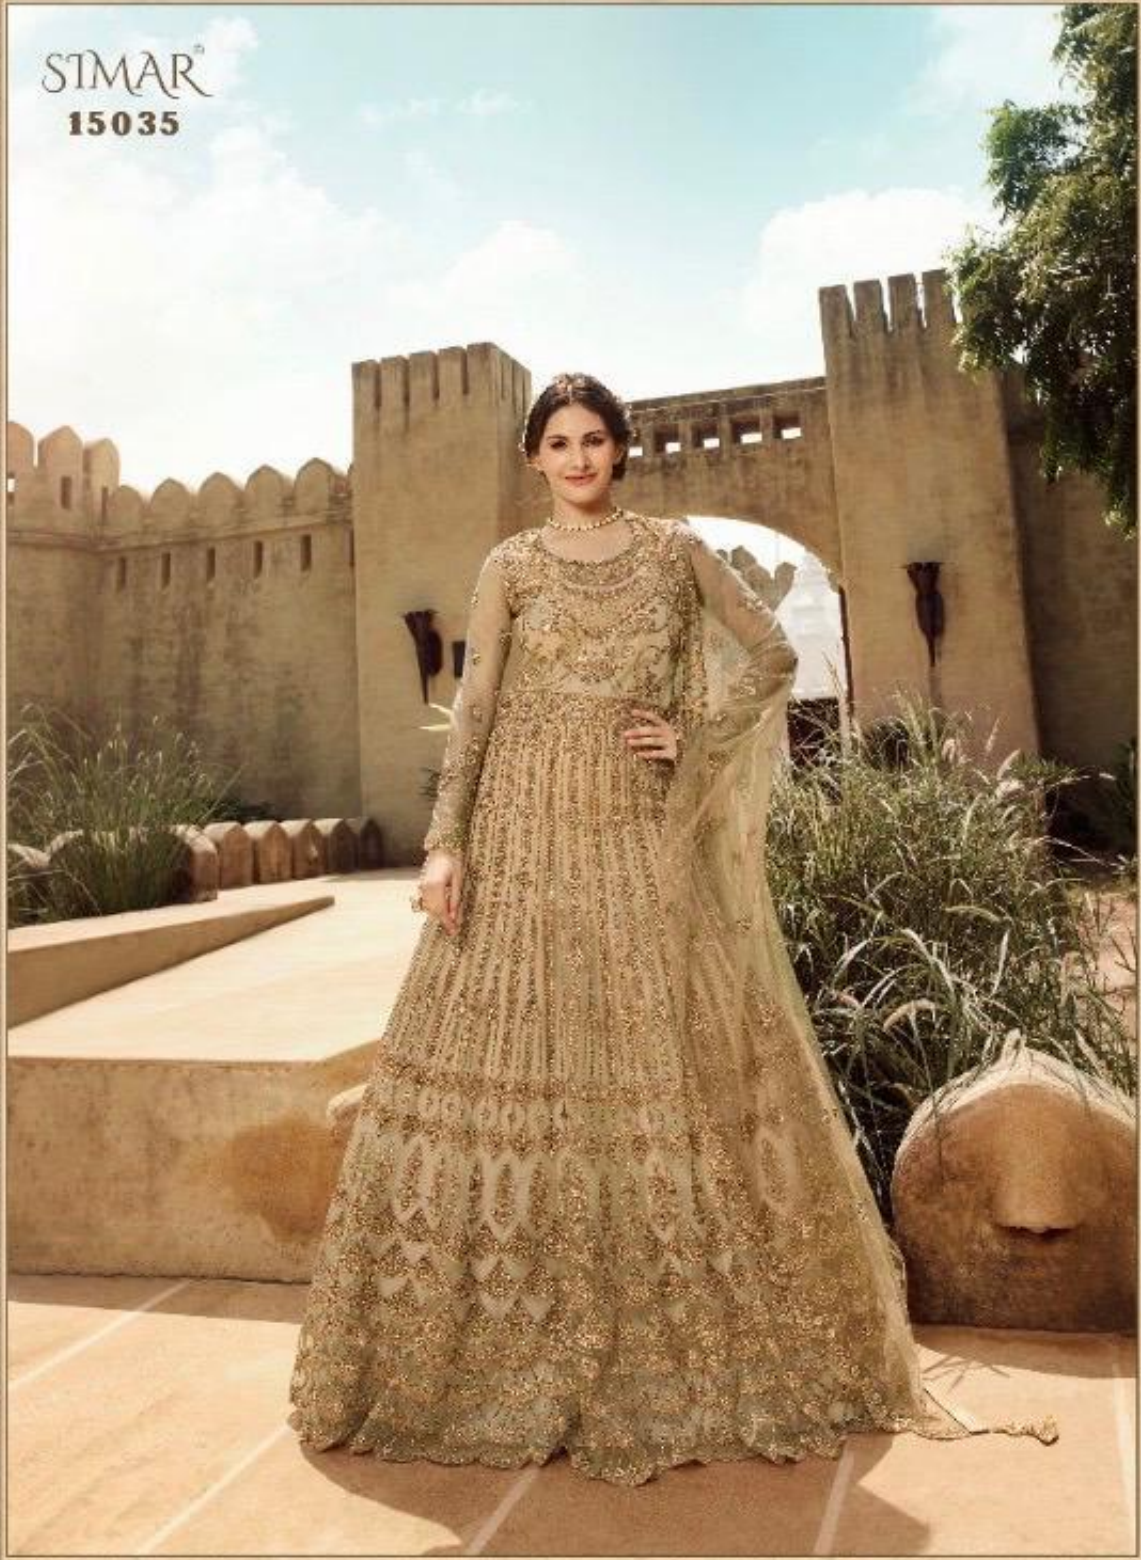

STMAR®
15035