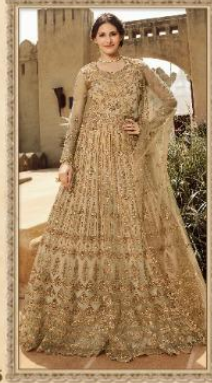

15030

15031

15034

15032

15033

15035