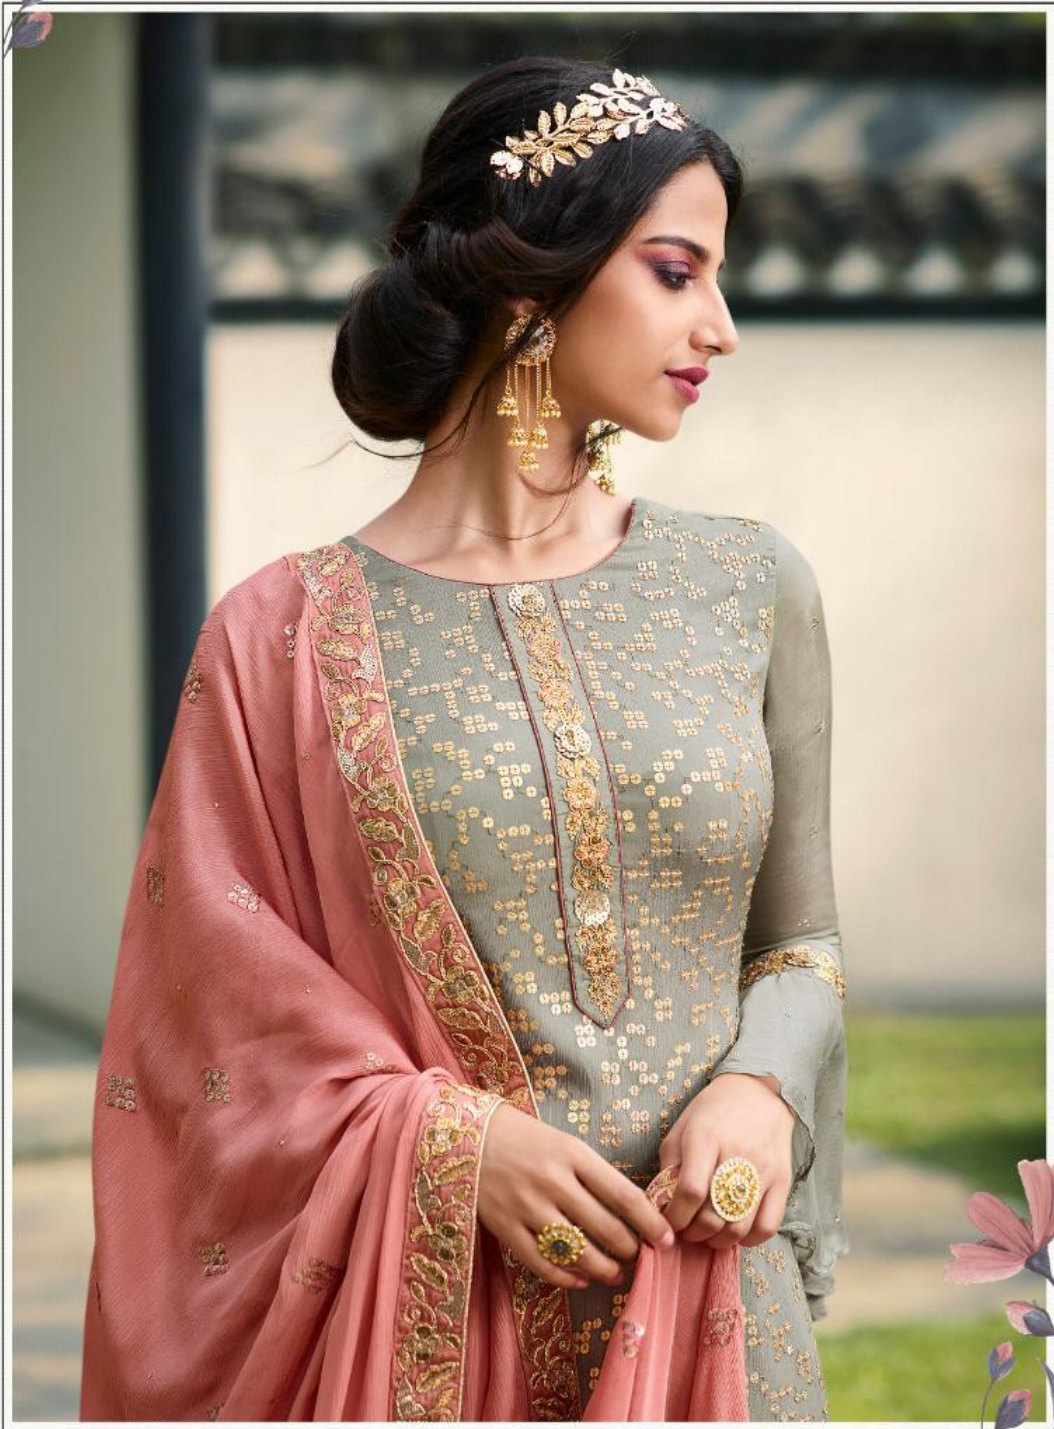

SIMAR®

18090