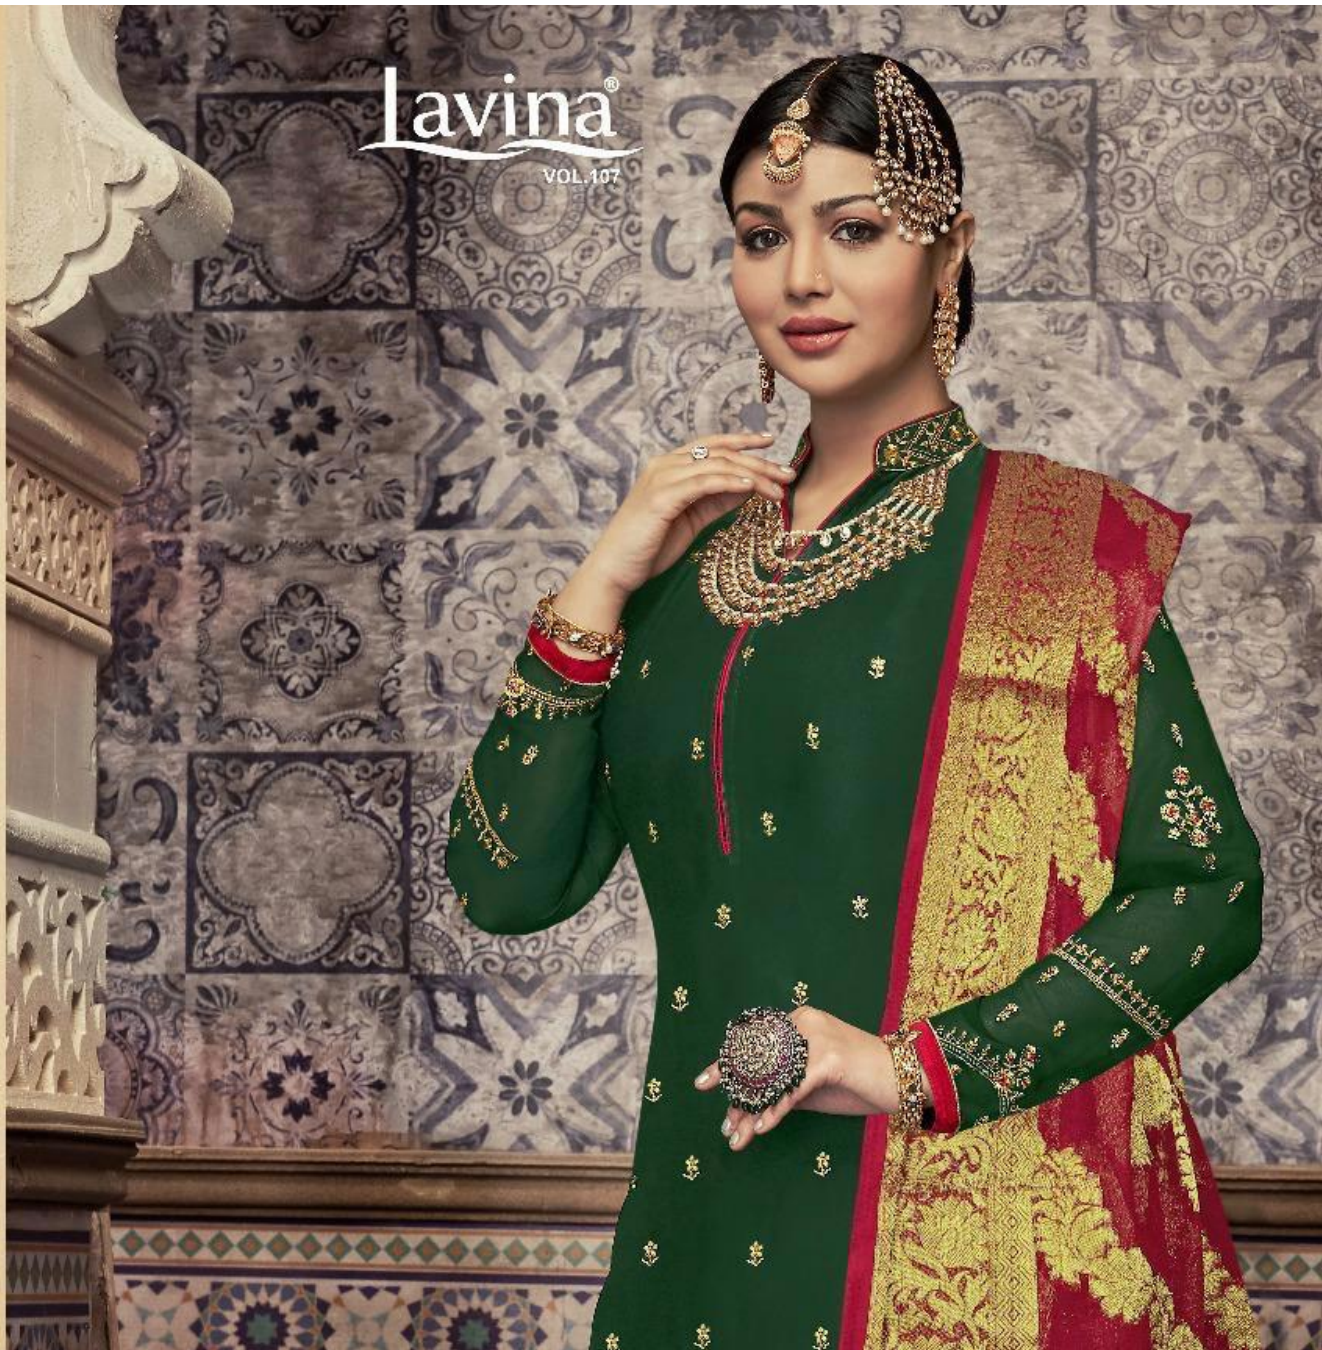

Lavina®

VOL. 107

ARTWORK BY WAZIR KHAN