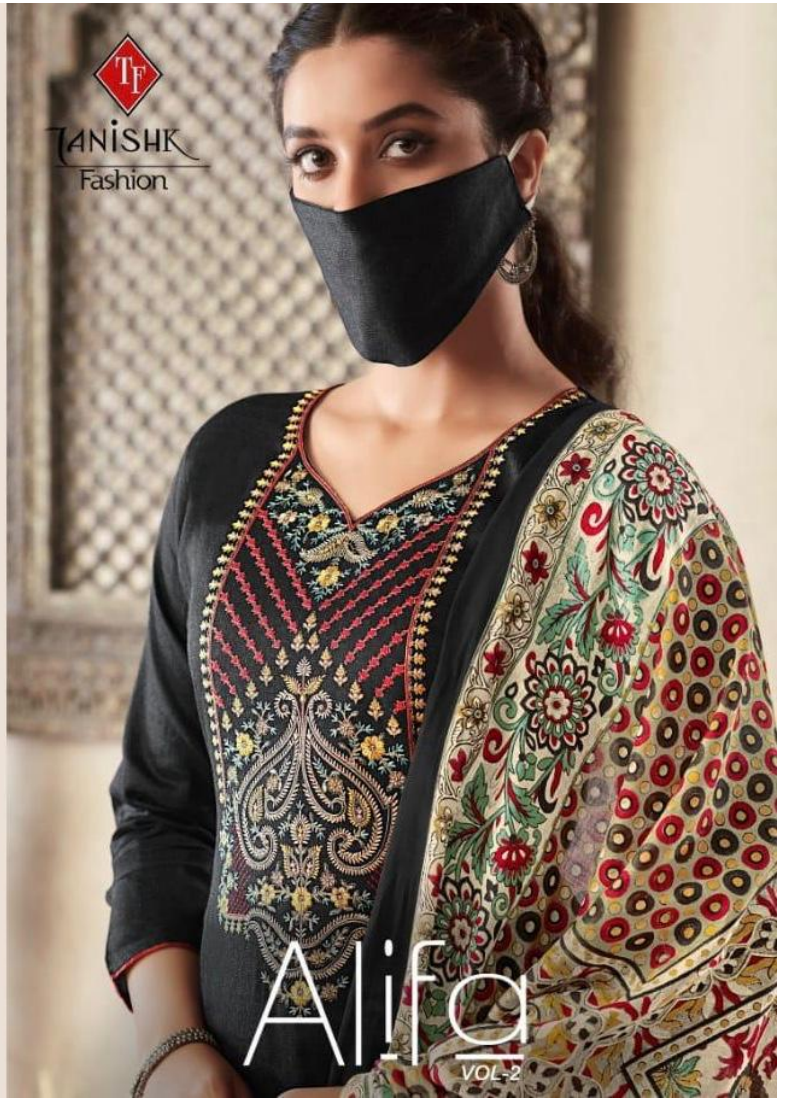

14402

14403

14404

14405

14406

14407

14408

TANISHK
Fashion

Alifa
VOL-2

BANDHANI
14401

BANDHANI
14402

TOP : PURE JAAM SATIN WITH
KASHMIRI WORK
BOTTOM : PURE LAWN
DUPATTA: PURE MAL MAL DUPATTA

HK
n
gmail.com
hion.in
.com

of

*complimentary copy not for sale.

TANISHK
Fashion