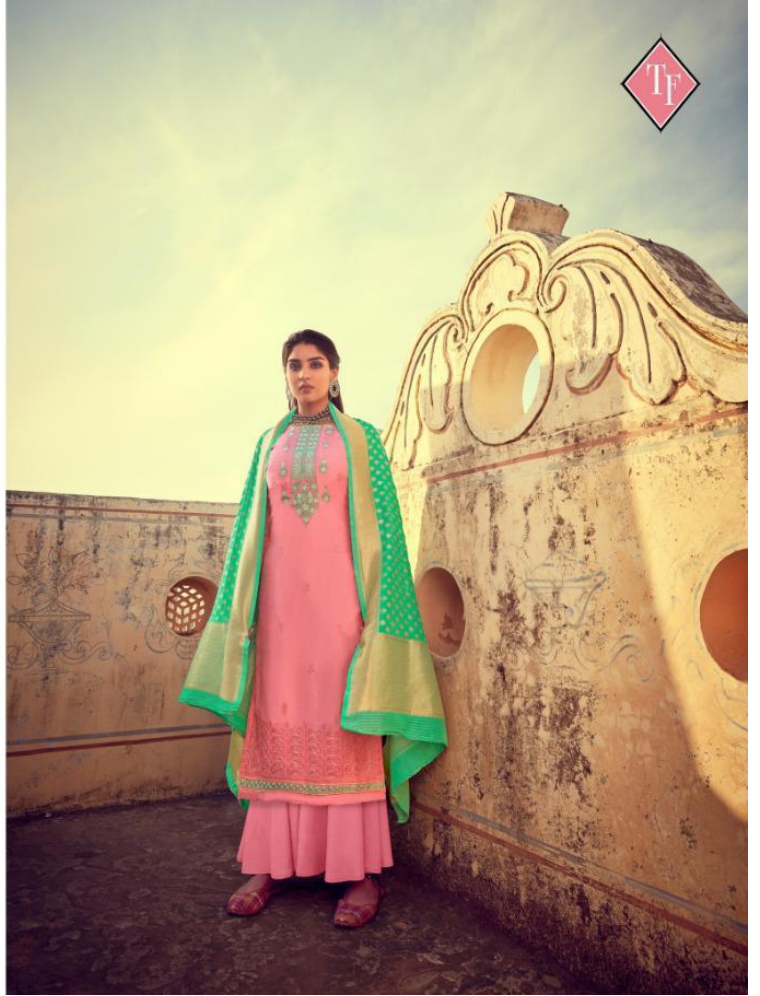

Beyond Traditional

D.No.14305