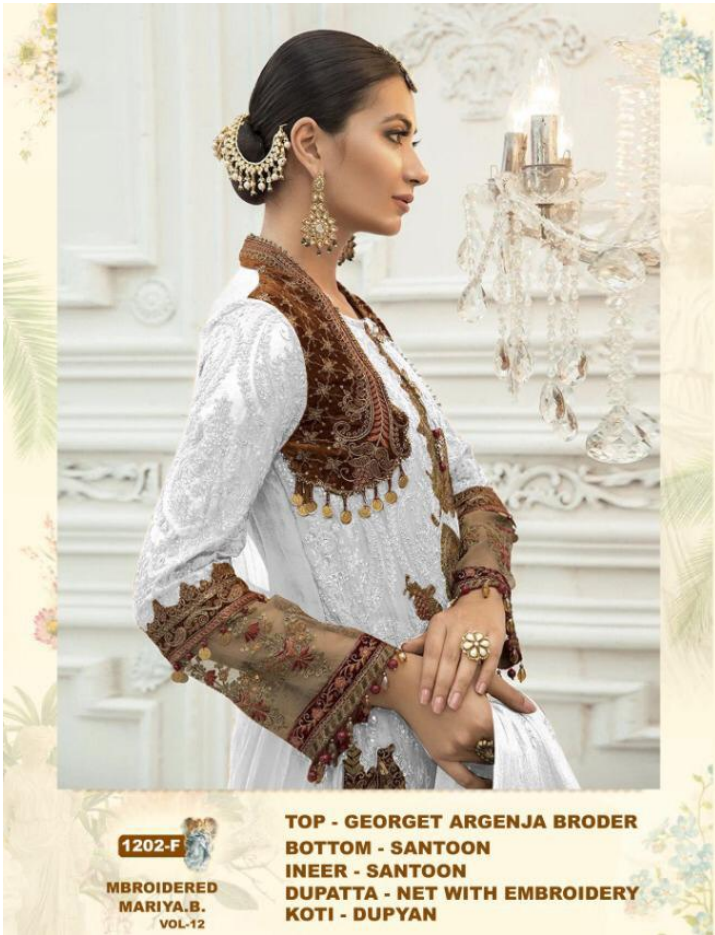

**EMBROIDERED
MARIYA.B.
VOL-12**

1202-F

EMBROIDERED
MARIYA.B.
VOL-12

TOP - GEORGET ARGENJA BRODER
BOTTOM - SANTOON
INEER - SANTOON
DUPATTA - NET WITH EMBROIDERY
KOTI - DUPYAN