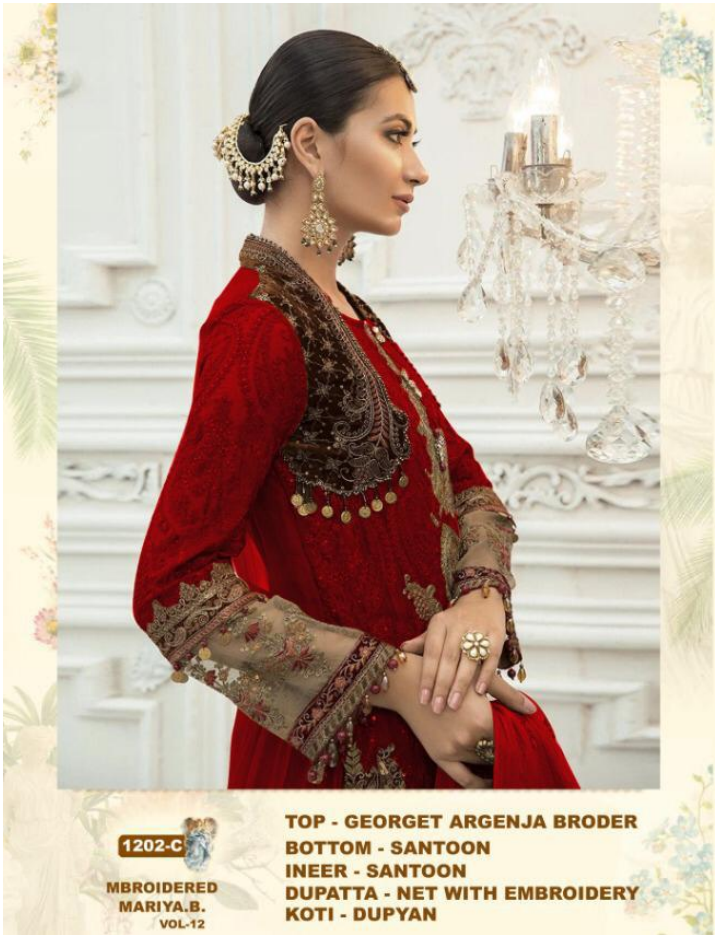

1202-C

EMBROIDERED
MARIYA.B.
VOL-12

TOP - GEORGET ARGENJA BRODER
BOTTOM - SANTOON
INEER - SANTOON
DUPATTA - NET WITH EMBROIDERY
KOTI - DUPYAN