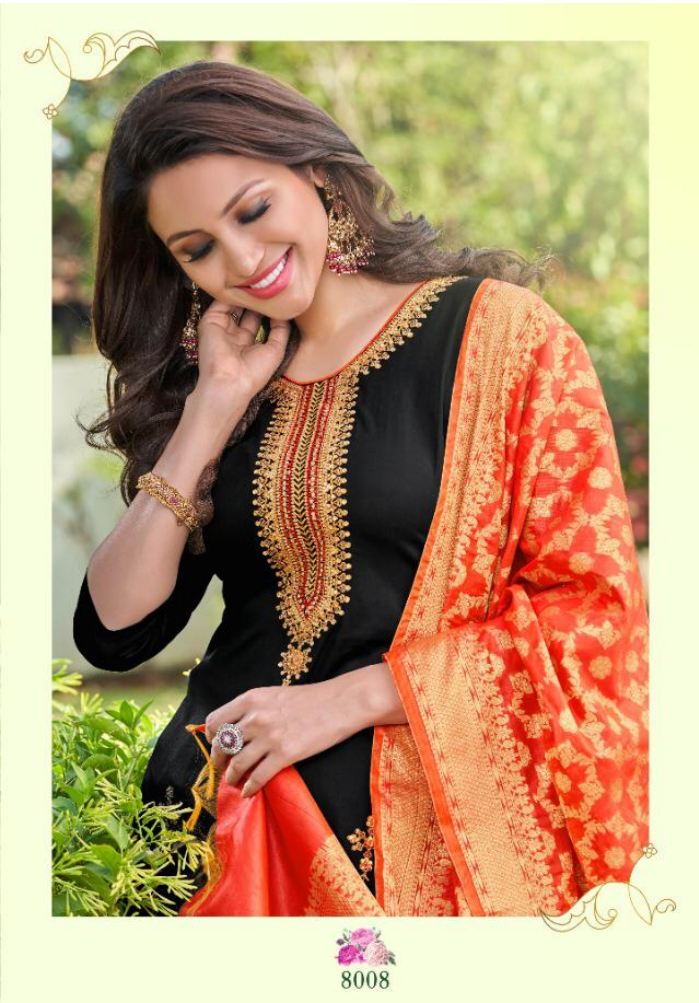

FASHION
FADE
STYLE IS
ETERNAL

8008

STARDUST

UtsavTM
SUITS

CATALOGUE NAME: **Menka**

PIECES : 8

	FABRIC DETAILS (MATERIAL ONLY)
TOP	JAAM COTTON
BOTTOM	PURE COTTON (PATIYALA)
DUPATTA	BANARASI JAQUARD

8001