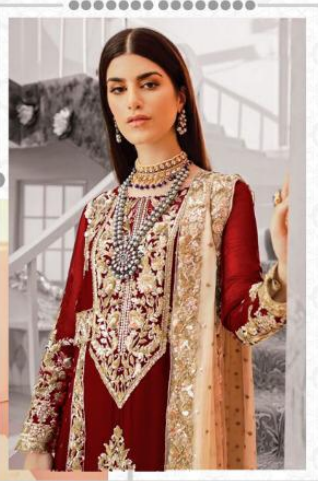

IMROZIA

TOP - FOX JORJET & NET WITH HEAVY EMBROIDERY
BOTTOM - HEAVY DUL SANTOON
INNER - HEAVY DUL SANTOON
DUPATTA - NET WITH NAJMIN HEAVY EMBROIDERY

KJTM
JUNAID & JAMSHED

3002-D

IMROZIA

TOP - FOX JORJET & NET WITH HEAVY EMBROIDERY
BOTTOM - HEAVY DUL SANTOON
INNER - HEAVY DUL SANTOON
DUPATTA - NET WITH NAJMIN HEAVY EMBROIDERY