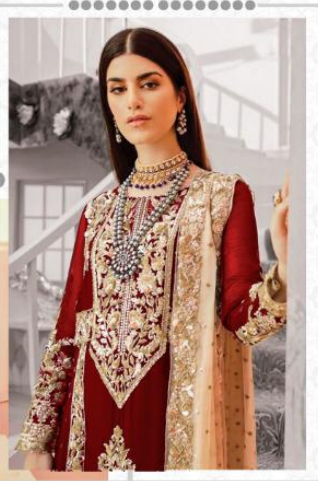

TOP - FOX JORJET & NET WITH HEAVY EMBROIDERY
BOTTOM - HEAVY DUL SANTOON
INNER - HEAVY DUL SANTOON
DUPATTA - NET WITH NAJMIN HEAVY EMBROIDERY

KJTM
JUNAID & JAMSHED

3002-B

IMROZIA

TOP - FOX JORJET & NET WITH HEAVY EMBROIDERY
BOTTOM - HEAVY DUL SANTOON
INNER - HEAVY DUL SANTOON
DUPATTA - NET WITH NAJMIN HEAVY EMBROIDERY

KJTM
JUNAID & JAMSHED

3002-B

IMROZIA

TOP - FOX JORJET & NET WITH HEAVY EMBROIDERY
BOTTOM - HEAVY DUL SANTOON
INNER - HEAVY DUL SANTOON
DUPATTA - NET WITH NAJMIN HEAVY EMBROIDERY

KJTM
JUNAID & JAMSHED

3002-G