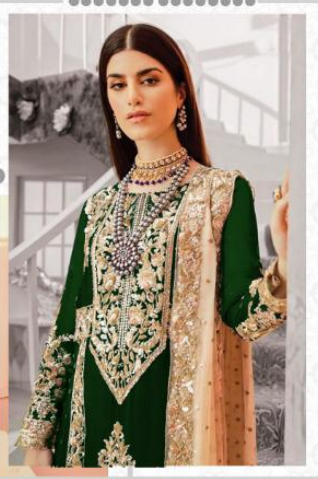

TOP - FOX JORJET & NET WITH HEAVY EMBROIDERY
BOTTOM - HEAVY DUL SANTOON
INNER - HEAVY DUL SANTOON
DUPATTA - NET WITH NAJMIN HEAVY EMBROIDERY

KJ^{TM}
JUNAID & JAMSHED

3002-E

IMROZIA