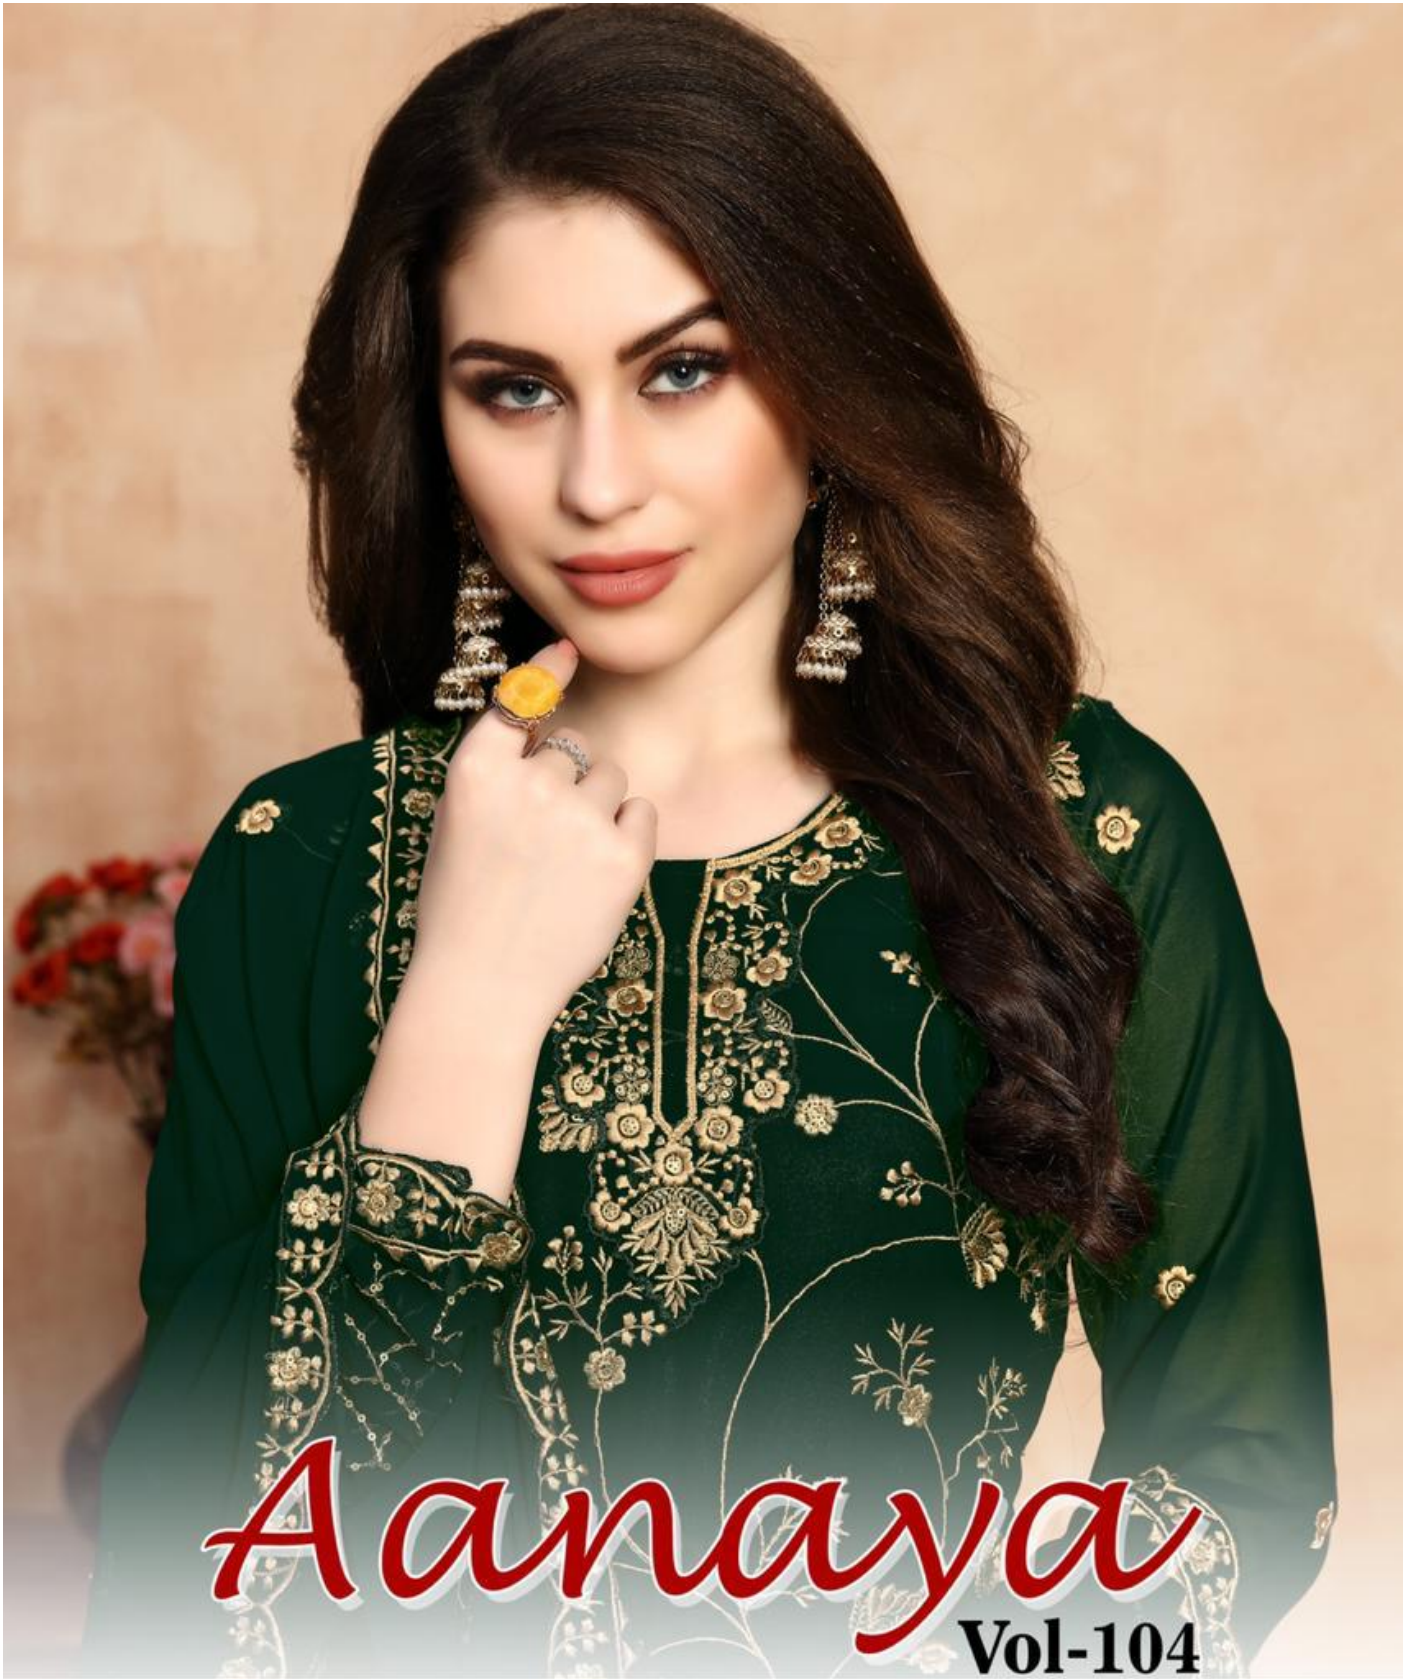

403

403

Aanaya

Vol-104

D.NO.	Price	Top Fabrics	Bottom	Dupatta
401	1795	Faux Georgette	Faux Georgette With Santool inner	Faux Georgette
402	1795	Faux Georgette	Faux Georgette With Santool inner	Faux Georgette
403	1795	Faux Georgette	Faux Georgette With Santool inner	Faux Georgette
404	1795	Faux Georgette	Faux Georgette With Santool inner	Faux Georgette