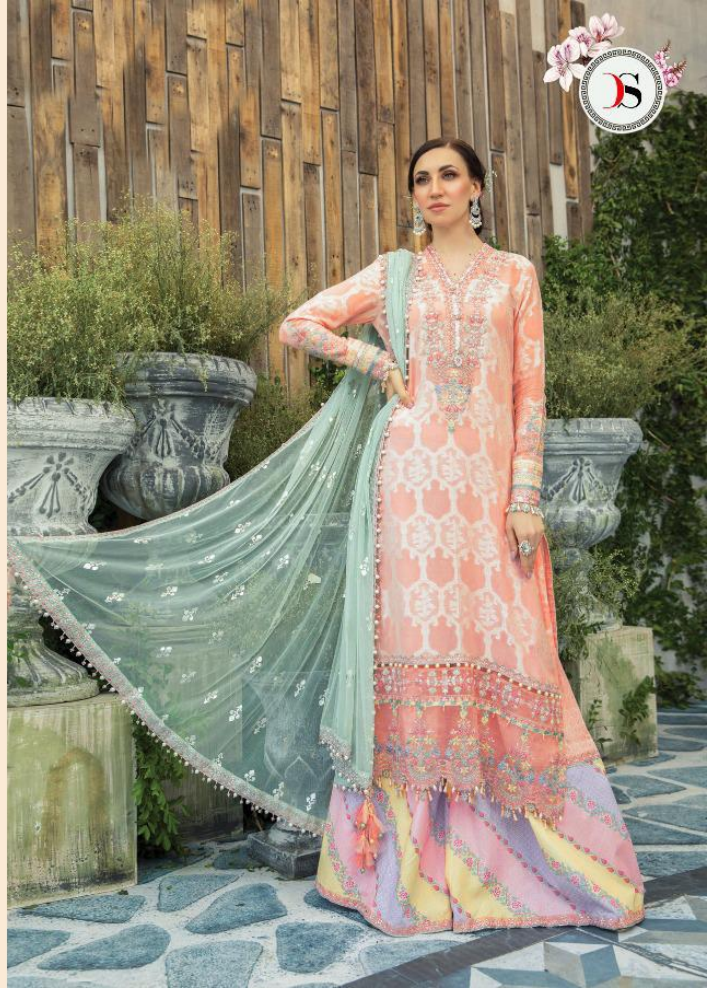

≡ 692 ≡

≡ 692 ≡

≡ 691 ≡

≡ 694 ≡

Maria.B  
lawn-3 Super Nx

≡ 691 ≡

≡ 692 ≡

≡ 694 ≡

# Maria.B

lawn -3 Super Nx

DESIGN NO	CATLLOG NAME	DESGRIPTION	RATE
691	Maria.B lawn -3 Super Nx	TOP : Pure jam cotton print with embroidery patches BOTTOM : Semi loan print DUPATTA : Butterfly net with embroidery	899
692	Maria.B lawn -3 Super Nx	TOP : Pure cotton with heavy self embroidery BOTTOM : Semi loan DUPATTA : Chiffon print	899
694	Maria.B lawn -3 Super Nx	TOP : Pure cotton with heavy embroidery BOTTOM : Semi loan print DUPATTA : Pure cotton mal mal foil print	899
696	Maria.B lawn -3 Super Nx	TOP : Pure cotton with heavy embroidery BOTTOM : Semi loan print DUPATTA : Pure cotton mal mal foil print	899