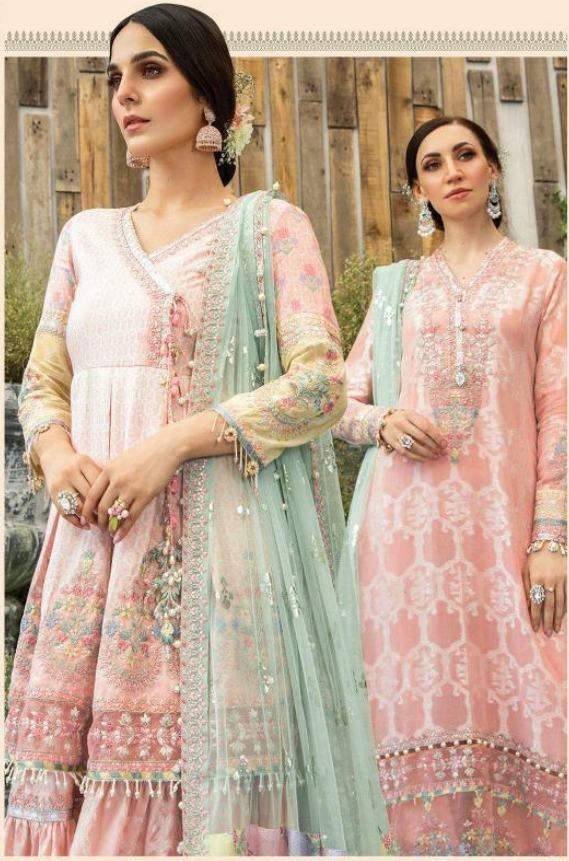

≡ 692 ≡

≡ 692 ≡

≡ 691 ≡

≡ 694 ≡

Maria.B
lawn-3 Super Nx

≡ 691 ≡

≡ 692 ≡

≡ 694 ≡

≡ 696 ≡

≡ 692 ≡

DEEPSY
suits

PRESENTING TO YOU OUR NEW CATALOGUE

Maria.B

lawn -3 Super Nx

DESIGN NO	CATLLOG NAME	DESGRIPTION	RATE
691	Maria.B lawn -3 Super Nx	TOP : Pure jam cotton print with embroidery patches BOTTOM : Semi loan print DUPATTA : Butterfly net with embroidery	899
692	Maria.B lawn -3 Super Nx	TOP : Pure cotton with heavy self embroidery BOTTOM : Semi loan DUPATTA : Chiffon print	899
694	Maria.B lawn -3 Super Nx	TOP : Pure cotton with heavy embroidery BOTTOM : Semi loan print DUPATTA : Pure cotton mal mal foil print	899
696	Maria.B lawn -3 Super Nx	TOP : Pure cotton with heavy embroidery BOTTOM : Semi loan print DUPATTA : Pure cotton mal mal foil print	899