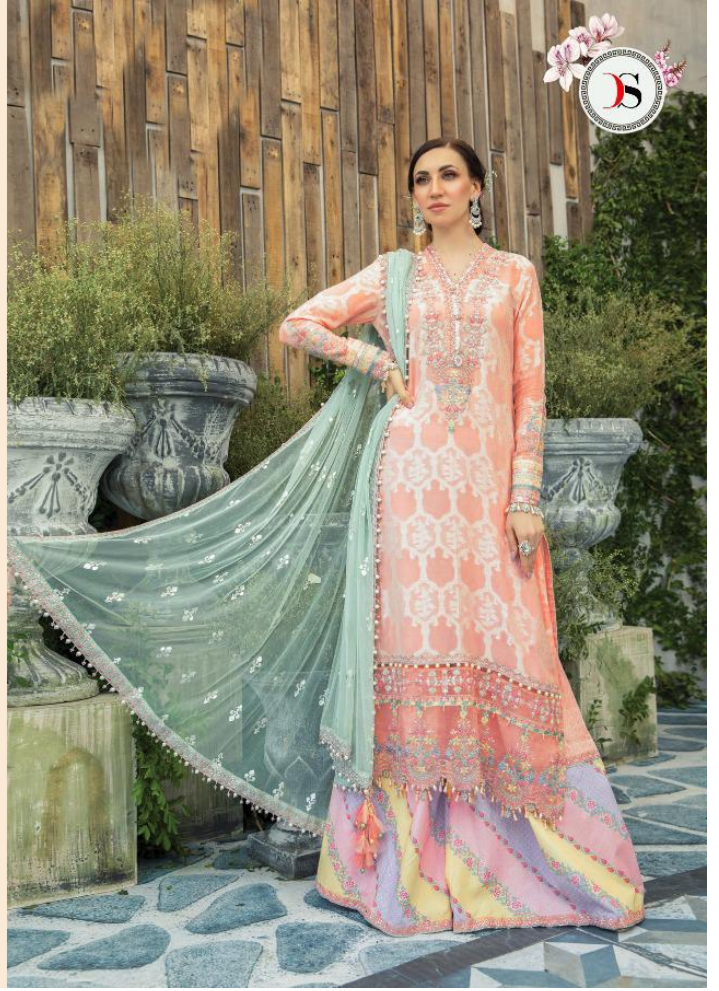

≡ 692 ≡

≡ 692 ≡

≡ 691 ≡

≡ 694 ≡

Maria.B
lawn-3 Super Nx

≡ 691 ≡

≡ 692 ≡

≡ 694 ≡

≡ 696 ≡

≡ 692 ≡

DEEPSY
suits

PRESENTING TO YOU OUR NEW CATALOGUE

Maria.B

lawn -3 Super Nx

DESIGN NO	CATLLOG NAME	DESGRIPTION	RATE
691	Maria.B lawn -3 Super Nx	TOP : Pure jam cotton print with embroidery patches BOTTOM : Semi loan print DUPATTA : Butterfly net with embroidery	899
692	Maria.B lawn -3 Super Nx	TOP : Pure cotton with heavy self embroidery BOTTOM : Semi loan DUPATTA : Chiffon print	899
694	Maria.B lawn -3 Super Nx	TOP : Pure cotton with heavy embroidery BOTTOM : Semi loan print DUPATTA : Pure cotton mal mal foil print	899
696	Maria.B lawn -3 Super Nx	TOP : Pure cotton with heavy embroidery BOTTOM : Semi loan print DUPATTA : Pure cotton mal mal foil print	899