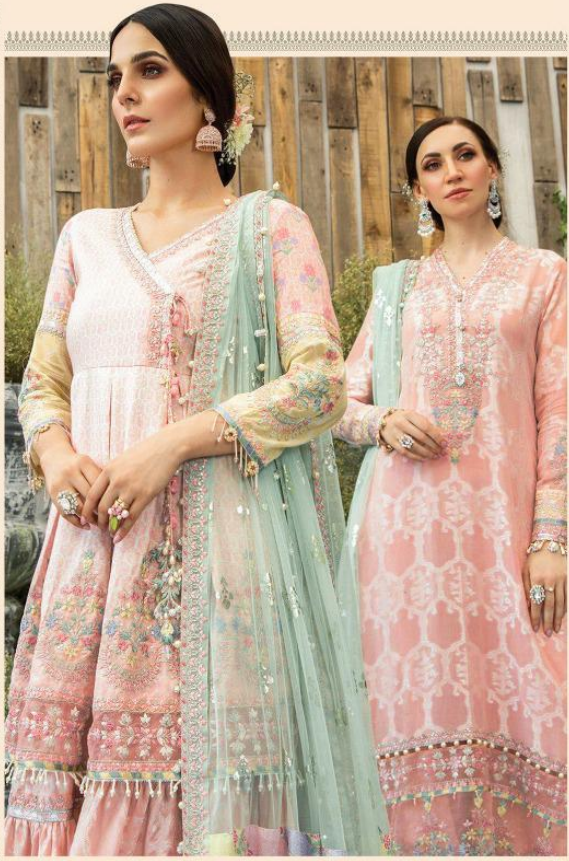

≡ 692 ≡

≡ 692 ≡

≡ 691 ≡

≡ 694 ≡

Maria.B  
lawn-3 Super Nx

≡ 691 ≡

≡ 692 ≡

≡ 694 ≡

# Maria.B

lawn -3 Super Nx

DESIGN NO	CATLLOG NAME	DESGRIPTION	RATE
691	Maria.B lawn -3 Super Nx	TOP : Pure jam cotton print with embroidery patches BOTTOM : Semi loan print DUPATTA : Butterfly net with embroidery	899
692	Maria.B lawn -3 Super Nx	TOP : Pure cotton with heavy self embroidery BOTTOM : Semi loan DUPATTA : Chiffon print	899
694	Maria.B lawn -3 Super Nx	TOP : Pure cotton with heavy embroidery BOTTOM : Semi loan print DUPATTA : Pure cotton mal mal foil print	899
696	Maria.B lawn -3 Super Nx	TOP : Pure cotton with heavy embroidery BOTTOM : Semi loan print DUPATTA : Pure cotton mal mal foil print	899