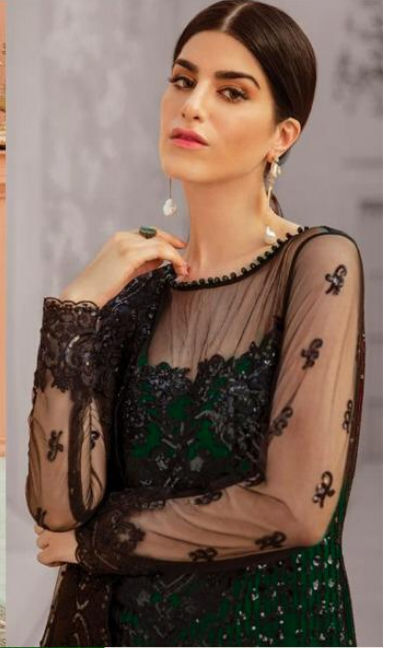

#R-183-E

TOP- BUTTER FLY NET WITH HEAVY EMBROIDERY
BOTTOM- DULL SANTOON
DUPATTA - NET WITH HEAVY EMBROIDERY

Ramsha®

#R-183-E

TOP- BUTTER FLY NET WITH HEAVY EMBROIDERY

BOTTOM- DULL SANTOON

DUPATTA - NET WITH HEAVY EMBROIDERY

Ramsha®

#R-183-C

TOP- BUTTER FLY NET WITH HEAVY EMBROIDERY

BOTTOM- DULL SANTOON

DUPATTA - NET WITH HEAVY EMBROIDERY

Ramsha®

#R-183-E

TOP- BUTTER FLY NET WITH HEAVY EMBROIDERY

BOTTOM- DULL SANTOON

DUPATTA - NET WITH HEAVY EMBROIDERY

Ramsha®

#R-183-B

TOP- BUTTER FLY NET WITH HEAVY EMBROIDERY

BOTTOM- DULL SANTOON

DUPATTA - NET WITH HEAVY EMBROIDERY

#R-183-A

TOP- BUTTER FLY NET WITH HEAVY EMBROIDERY
BOTTOM- DULL SANTOON
DUPATTA - NET WITH HEAVY EMBROIDERY

Ramsha®

#R-183-D

TOP- BUTTER FLY NET WITH HEAVY EMBROIDERY

BOTTOM- DULL SANTOON

DUPATTA - NET WITH HEAVY EMBROIDERY