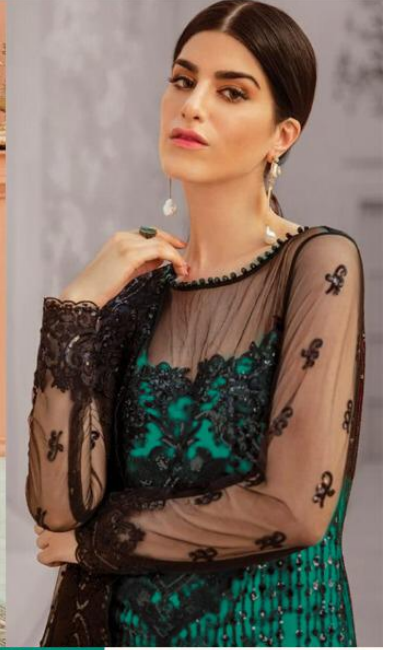

#R-183-E

TOP- BUTTER FLY NET WITH HEAVY EMBROIDERY
BOTTOM- DULL SANTOON
DUPATTA - NET WITH HEAVY EMBROIDERY

Ramsha®

#R-183-E

TOP- BUTTER FLY NET WITH HEAVY EMBROIDERY

BOTTOM- DULL SANTOON

DUPATTA - NET WITH HEAVY EMBROIDERY

Ramsha®

#R-183-C

TOP- BUTTER FLY NET WITH HEAVY EMBROIDERY

BOTTOM- DULL SANTOON

DUPATTA - NET WITH HEAVY EMBROIDERY

Ramsha®

#R-183-E

TOP- BUTTER FLY NET WITH HEAVY EMBROIDERY

BOTTOM- DULL SANTOON

DUPATTA - NET WITH HEAVY EMBROIDERY

Ramsha®

#R-183-B

TOP- BUTTER FLY NET WITH HEAVY EMBROIDERY

BOTTOM- DULL SANTOON

DUPATTA - NET WITH HEAVY EMBROIDERY

#R-183-A

TOP- BUTTER FLY NET WITH HEAVY EMBROIDERY
BOTTOM- DULL SANTOON
DUPATTA - NET WITH HEAVY EMBROIDERY

Ramsha®

#R-183-D

TOP- BUTTER FLY NET WITH HEAVY EMBROIDERY

BOTTOM- DULL SANTOON

DUPATTA - NET WITH HEAVY EMBROIDERY