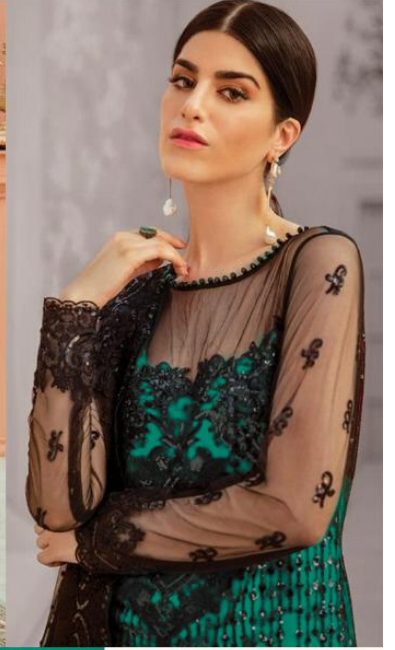

  
Ramsha®

#R-183-E

TOP- BUTTER FLY NET WITH HEAVY EMBROIDERY

BOTTOM- DULL SANTOON

DUPATTA - NET WITH HEAVY EMBROIDERY

  
Ramsha®

#R-183-E

TOP- BUTTER FLY NET WITH HEAVY EMBROIDERY

BOTTOM- DULL SANTOON

DUPATTA - NET WITH HEAVY EMBROIDERY

Ramsha®

#R-183-C

TOP- BUTTER FLY NET WITH HEAVY EMBROIDERY

BOTTOM- DULL SANTOON

DUPATTA - NET WITH HEAVY EMBROIDERY

Ramsha®

#R-183-E

TOP- BUTTER FLY NET WITH HEAVY EMBROIDERY

BOTTOM- DULL SANTOON

DUPATTA - NET WITH HEAVY EMBROIDERY

Ramsha®

#R-183-B

TOP- BUTTER FLY NET WITH HEAVY EMBROIDERY

BOTTOM- DULL SANTOON

DUPATTA - NET WITH HEAVY EMBROIDERY

#R-183-A

TOP- BUTTER FLY NET WITH HEAVY EMBROIDERY  
BOTTOM- DULL SANTOON  
DUPATTA - NET WITH HEAVY EMBROIDERY

Ramsha®

#R-183-D

TOP- BUTTER FLY NET WITH HEAVY EMBROIDERY