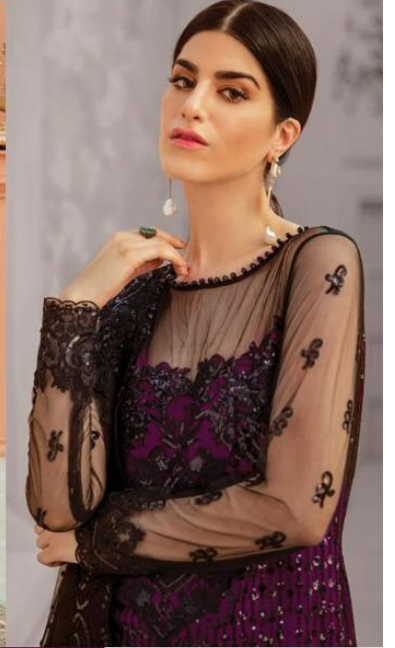

#R-183-E

TOP- BUTTER FLY NET WITH HEAVY EMBROIDERY
BOTTOM- DULL SANTOON
DUPATTA - NET WITH HEAVY EMBROIDERY

Ramsha®

#R-183-E

TOP- BUTTER FLY NET WITH HEAVY EMBROIDERY

BOTTOM- DULL SANTOON

DUPATTA - NET WITH HEAVY EMBROIDERY

Ramsha®

#R-183-C

TOP- BUTTER FLY NET WITH HEAVY EMBROIDERY

BOTTOM- DULL SANTOON

DUPATTA - NET WITH HEAVY EMBROIDERY

Ramsha®

#R-183-E

TOP- BUTTER FLY NET WITH HEAVY EMBROIDERY

BOTTOM- DULL SANTOON

DUPATTA - NET WITH HEAVY EMBROIDERY

Ramsha®

#R-183-B

TOP- BUTTER FLY NET WITH HEAVY EMBROIDERY

BOTTOM- DULL SANTOON

DUPATTA - NET WITH HEAVY EMBROIDERY

#R-183-A

TOP- BUTTER FLY NET WITH HEAVY EMBROIDERY
BOTTOM- DULL SANTOON
DUPATTA - NET WITH HEAVY EMBROIDERY

Ramsha®

#R-183-D

TOP- BUTTER FLY NET WITH HEAVY EMBROIDERY

BOTTOM- DULL SANTOON

DUPATTA - NET WITH HEAVY EMBROIDERY