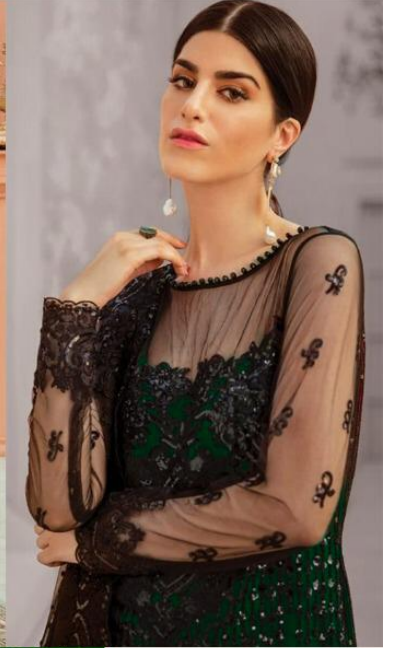

  
Ramsha®

#R-183-E

TOP- BUTTER FLY NET WITH HEAVY EMBROIDERY

BOTTOM- DULL SANTOON

DUPATTA - NET WITH HEAVY EMBROIDERY

  
Ramsha®

#R-183-E

TOP- BUTTER FLY NET WITH HEAVY EMBROIDERY

BOTTOM- DULL SANTOON

DUPATTA - NET WITH HEAVY EMBROIDERY

Ramsha®

#R-183-C

TOP- BUTTER FLY NET WITH HEAVY EMBROIDERY

BOTTOM- DULL SANTOON

DUPATTA - NET WITH HEAVY EMBROIDERY

Ramsha®

#R-183-E

TOP- BUTTER FLY NET WITH HEAVY EMBROIDERY

BOTTOM- DULL SANTOON

DUPATTA - NET WITH HEAVY EMBROIDERY

Ramsha®

#R-183-B

TOP- BUTTER FLY NET WITH HEAVY EMBROIDERY

BOTTOM- DULL SANTOON

DUPATTA - NET WITH HEAVY EMBROIDERY

#R-183-A

TOP- BUTTER FLY NET WITH HEAVY EMBROIDERY  
BOTTOM- DULL SANTOON  
DUPATTA - NET WITH HEAVY EMBROIDERY

Ramsha®

#R-183-D

TOP- BUTTER FLY NET WITH HEAVY EMBROIDERY