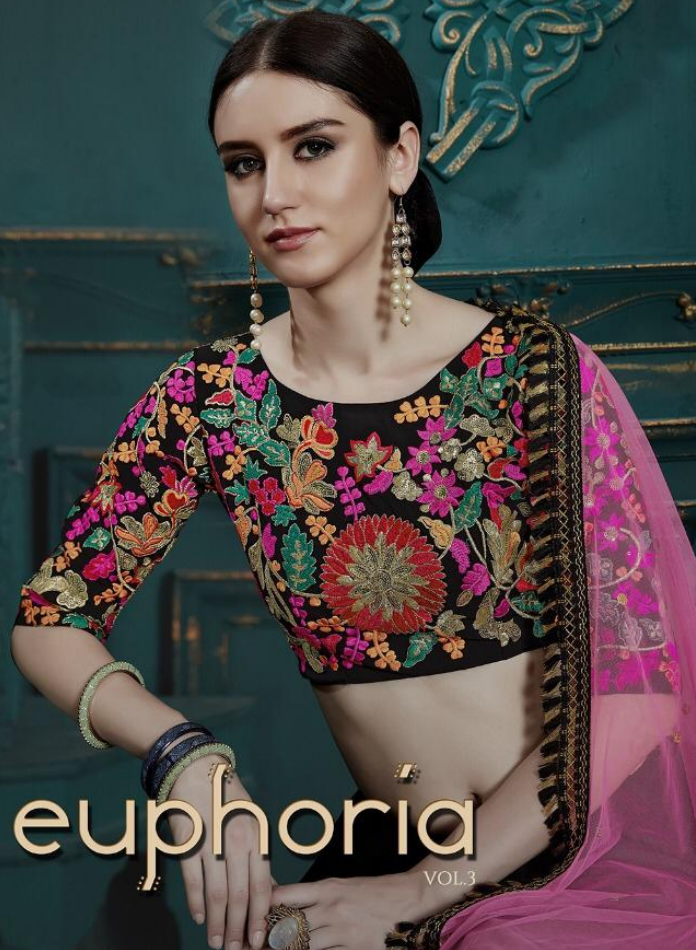

euphoria

VOL.3