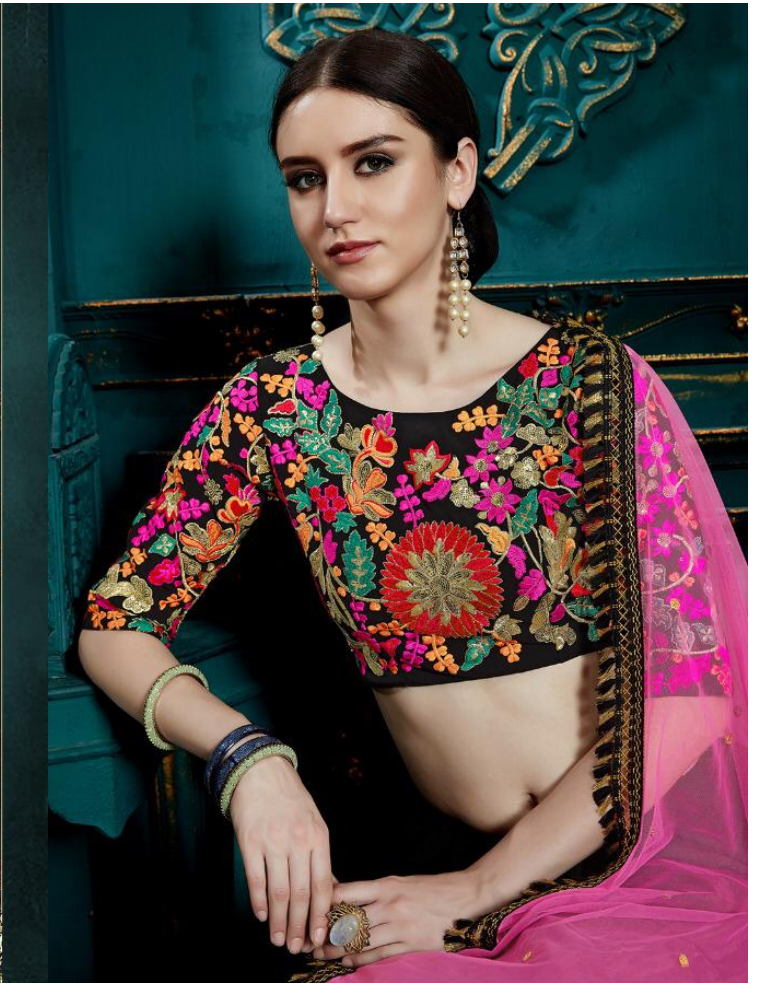

R O Y A L D E S I G N