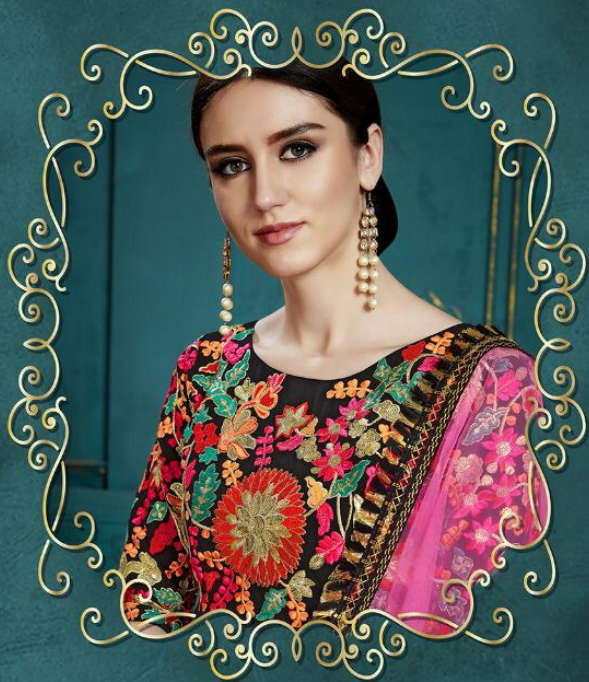

REDEFINING GLASS

* 3102 *