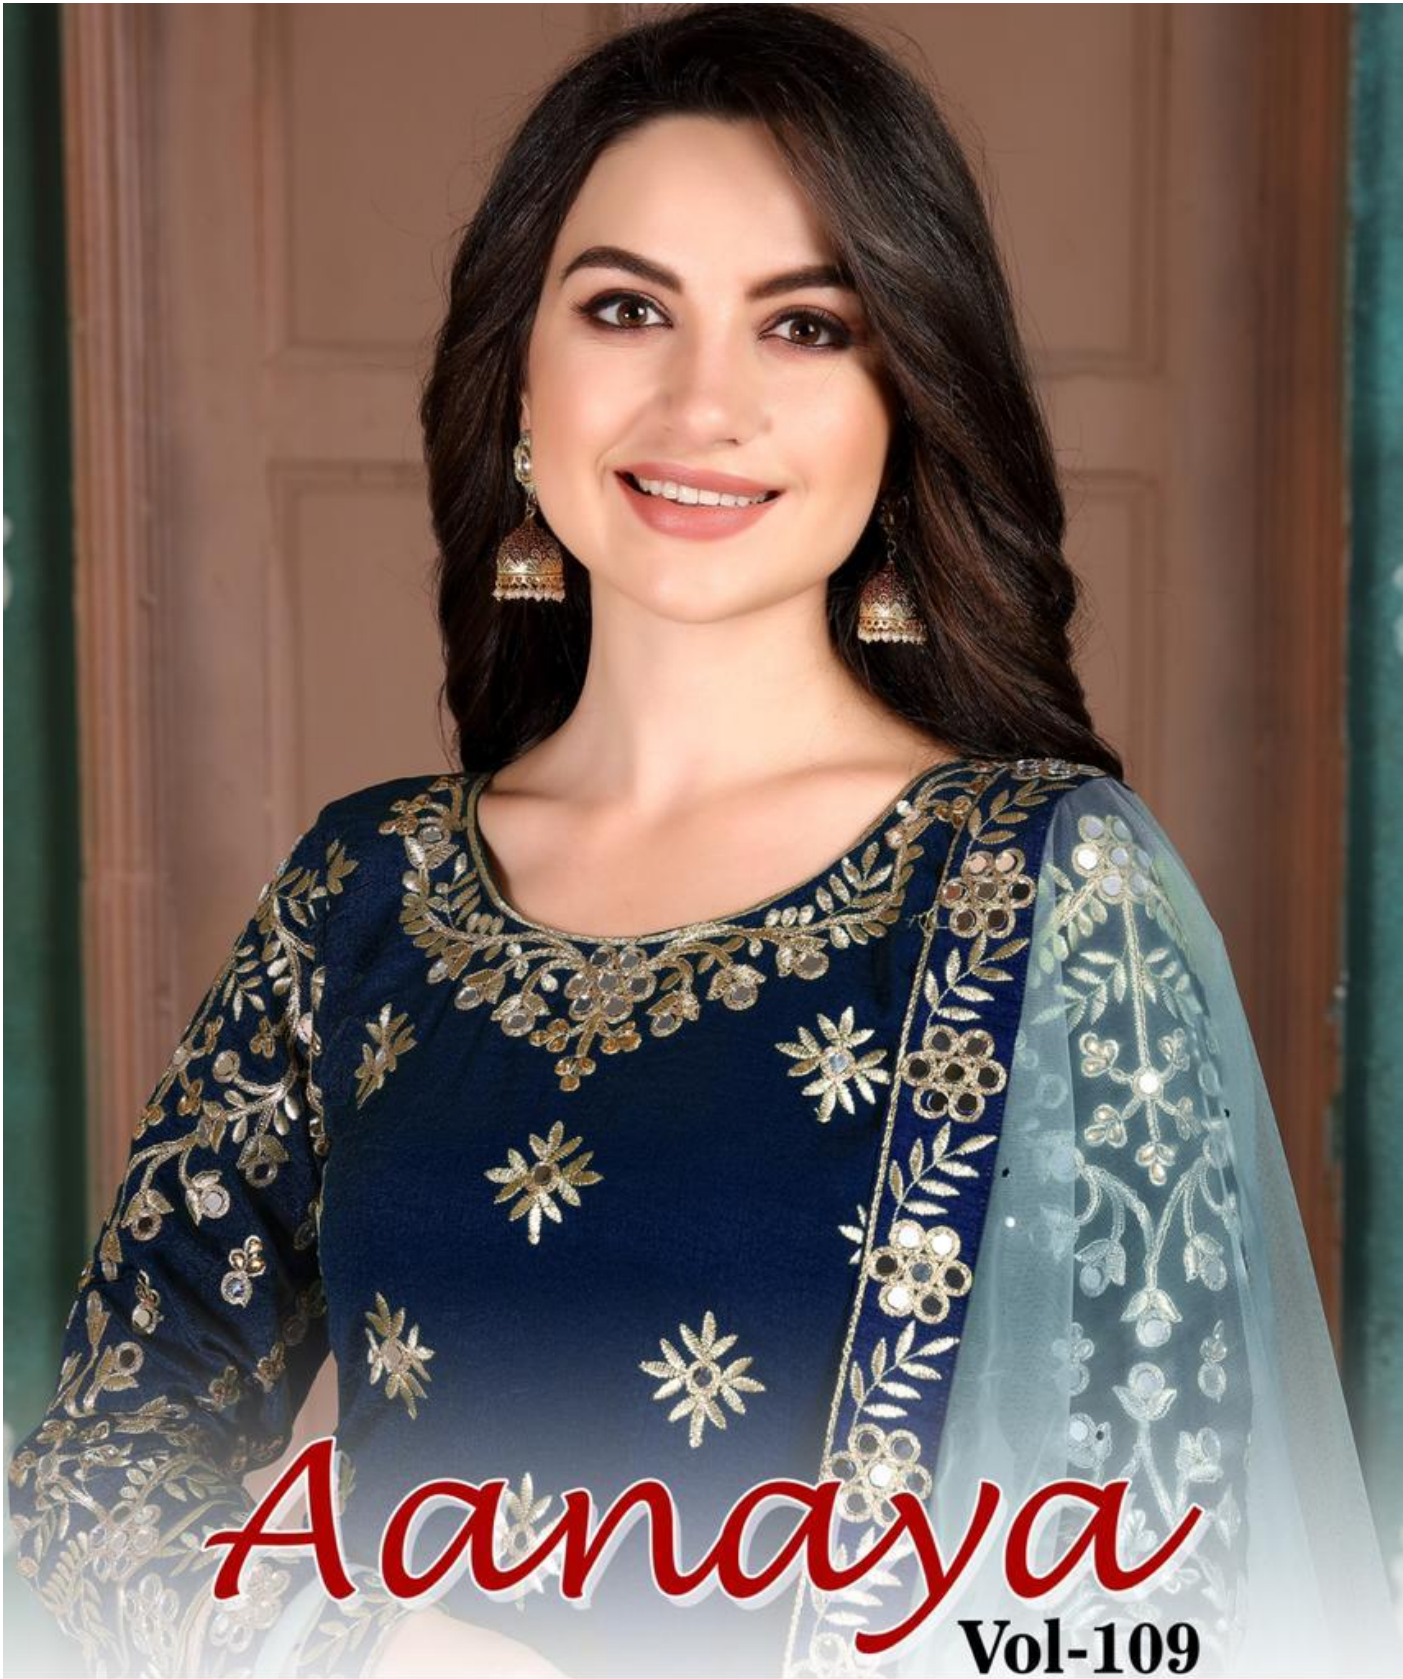

904

904

901

Ananya Vol-109

904

903

904

Aanaya

Vol-109

D.NO.	Price	Top Fabrics	Bottom	Dupatta
901	1095	Art Silk (First Face)	Santool	Net With Heavy Glass Work Border
902	1095	Art Silk (First Face)	Santool	Net With Heavy Glass Work Border
903	1095	Art Silk (First Face)	Santool	Net With Heavy Glass Work Border
904	1095	Art Silk (First Face)	Santool	Net With Heavy Glass Work Border