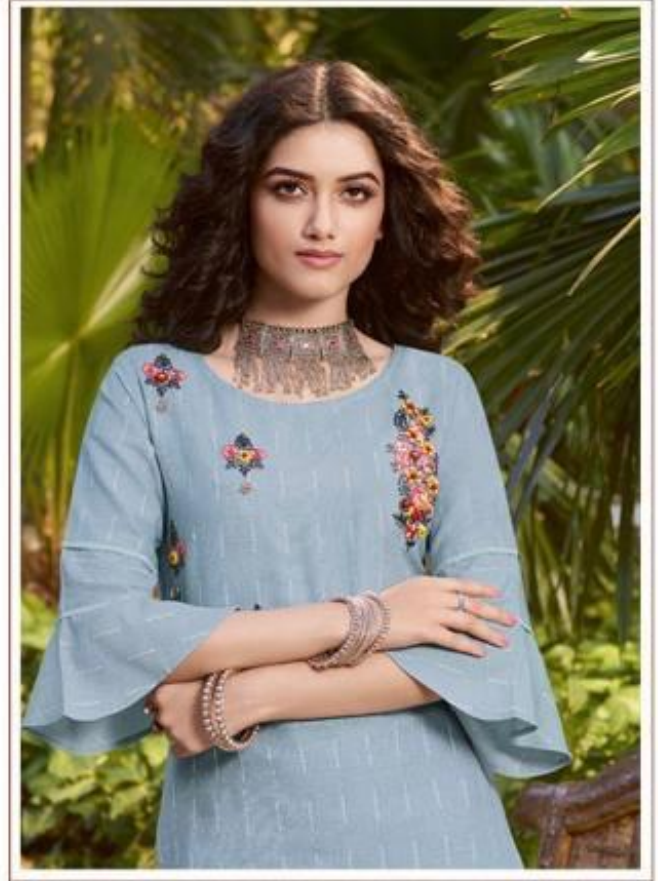

LILY&LALI

GULS PRIDE

A PRODUCT OF SIFONA GROUP

COMFORT

D.No	TOP	BOTTOM
5041	Pure Soft Cotton Fabrics with Slub & Handwork	Jam Silk Cotton Pant with Bottom Work
5042	Pure Soft Cotton Fabrics with Slub & Handwork	Khadi Cotton Pant with Bottom Work
5043	Pure Soft Cotton Fabrics with Slub & Handwork	Jam Silk Cotton Pant with Bottom Work
5044	Pure Soft Cotton Fabrics with Slub & Handwork	Jam Silk Cotton Pant with Bottom Work
5045	Pure Soft Cotton Fabrics with Slub & Handwork	Jam Silk Cotton Pant with Bottom Work
5046	Pure Soft Cotton Fabrics with Slub & Handwork	Jam Silk Cotton Pant with Bottom Work

Sizes :- M-38 , L-40 , XL-42 , XXL-44 , XXXL-46

"COMPLIMENTARY MASK WITH EACH AND EVERY DESIGN"