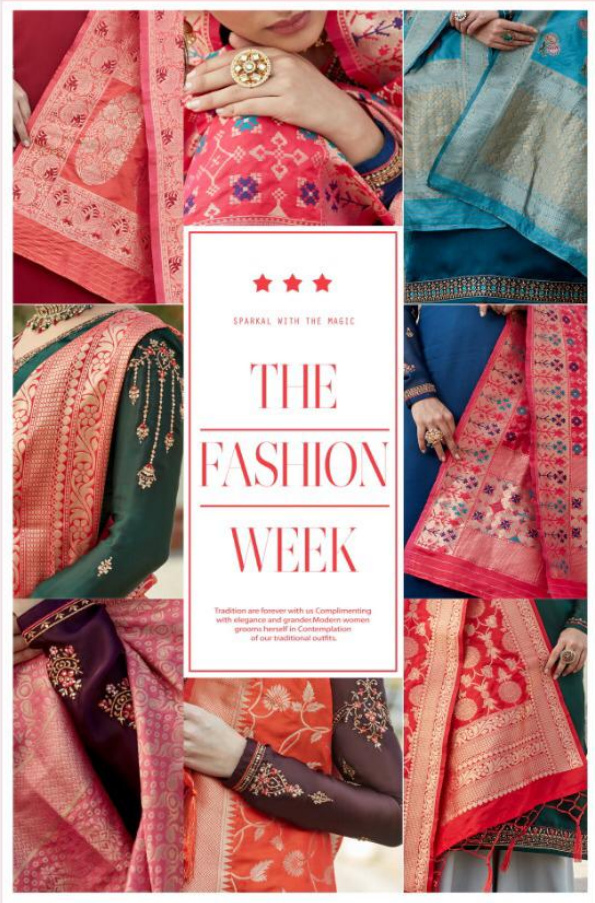

The
SUPERLATIVE
FLAWLESS, FEMINE AND FUN
THIS SUBTLE, ELEGANT BEAUTY IS
EVERYTHING EXCLUSIVE.
Style

The
SUPERLATIVE
FLAWLESS, FEMINE AND FUN
THIS SUBTLE, TEXTURED BEAUTY IS
EVERYTHING EXCLUSIVE.
Style

The
SUPERLATIVE
FLAWLESS, FEMINE AND FUN
THIS SUIT'S "EXQUISITE BEAUTY" IS
EVERYTHING EXCLUSIVE.
Style

The
INCREDIBLE ALISA

Beauty is when you can appreciate yourself. When you love yourself, that's when you're most beautiful.

❖ 4501 ❖

❖ 4502 ❖

❖ 4503 ❖

❖ 4504 ❖

❖ 4505 ❖

❖ 4506 ❖

The
EYE-CATCHING
MAKE HEADLINES IN THIS EXCLUSIVE COMBINATION
OF PASTELS, PINK AND BELL-SHIMMERS.

-: FABRIC DETAILS :-

Top	Satin Georgette
Inner	Santun
Bottom	Santun
Dupatta	Banaras Jacard