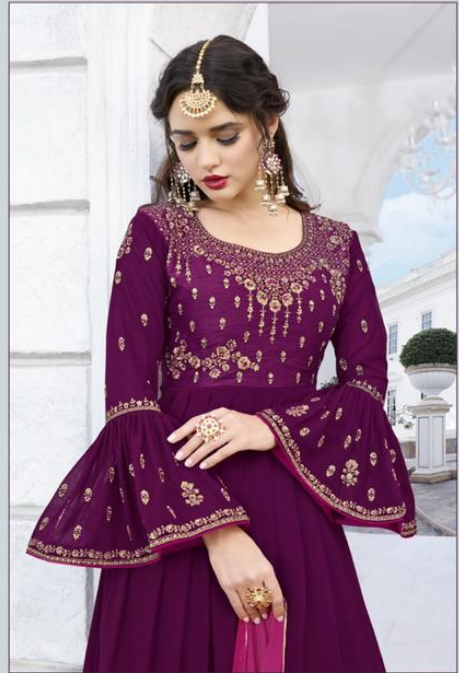

DESIGN

Lavina™

DESIGN
COUTURE

95001