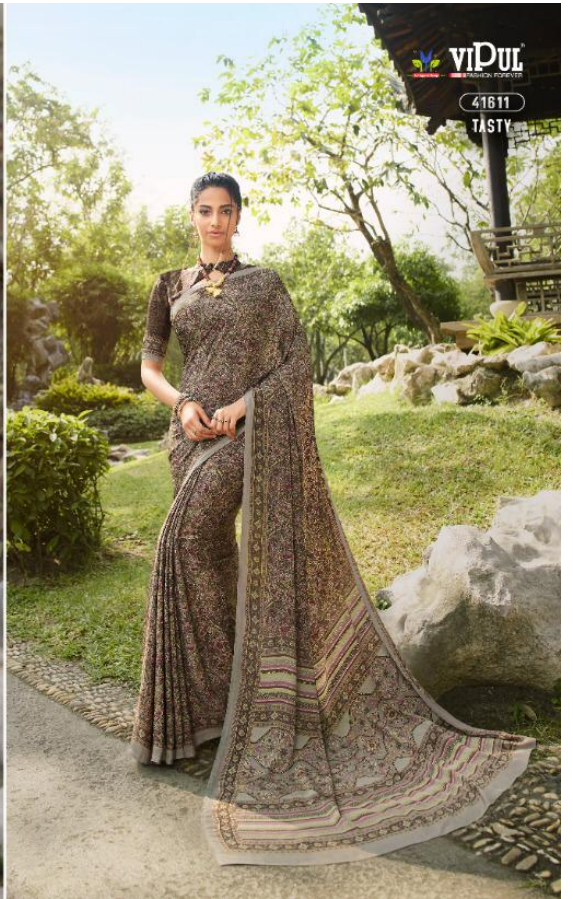

**VIPUL**®

FASHION FOREVER

41610C  
Cherry Silk  
(Tasty)

ayaan™

BY

**VIPUL®**

FASHION FOREVER

41611A  
Cherry Silk  
(Tasty)