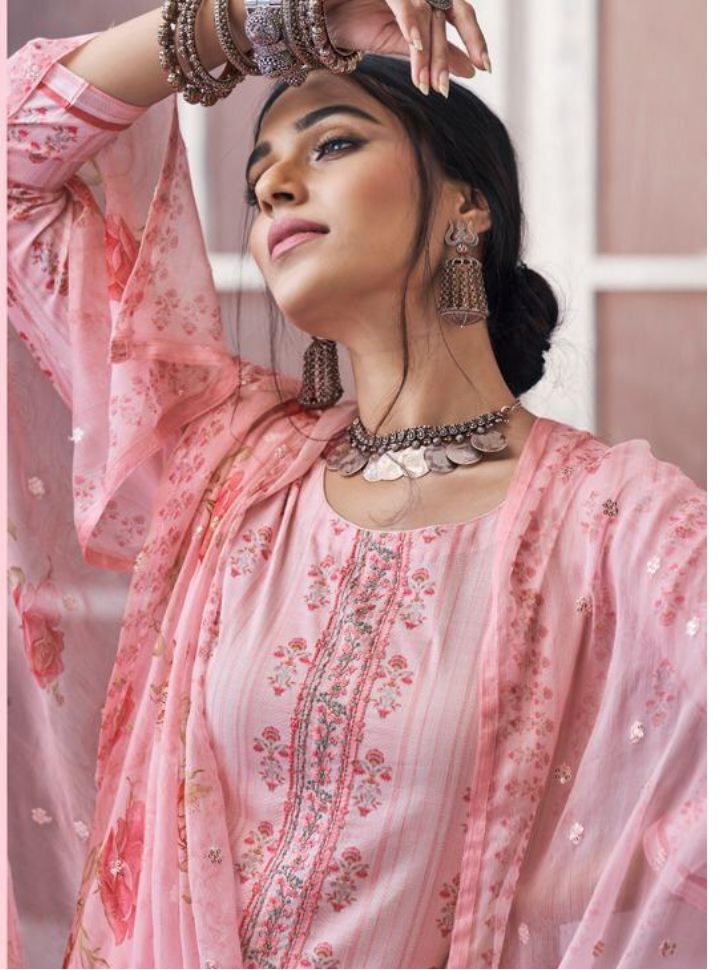

RELISSA
FABRICS

D.No. 56008