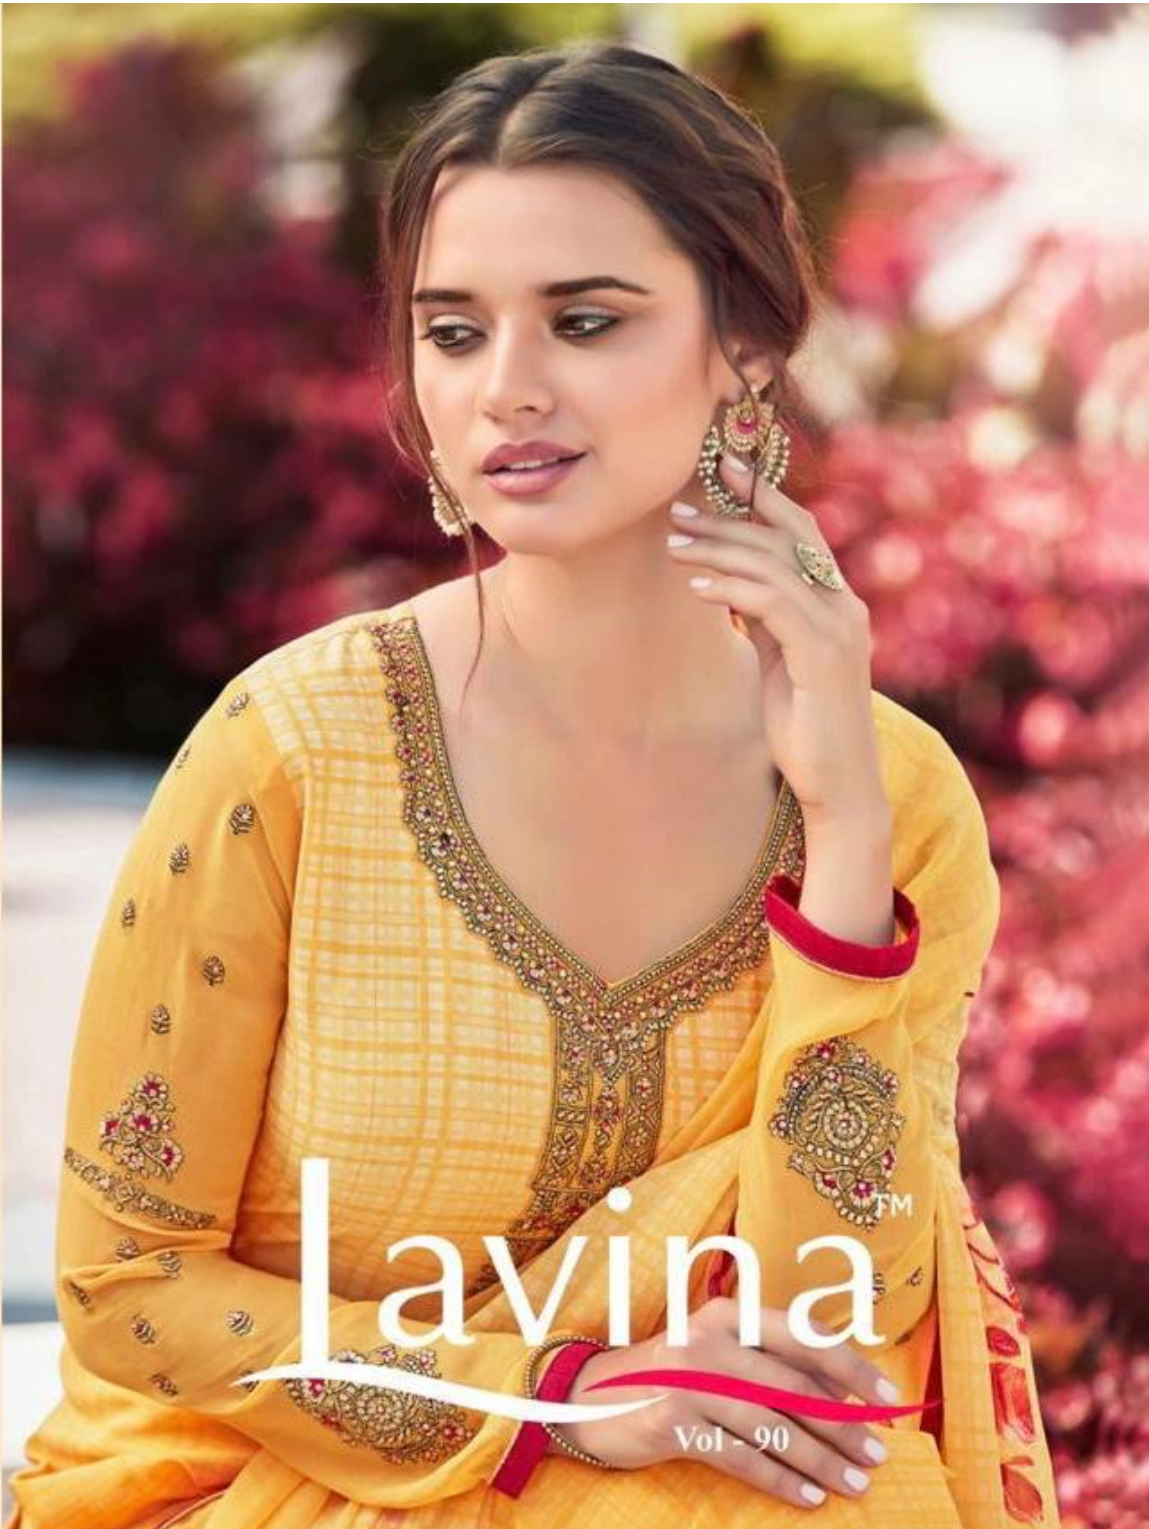

AVF STUDIOS
• 91 9829318222

Lavina

Vol - 90