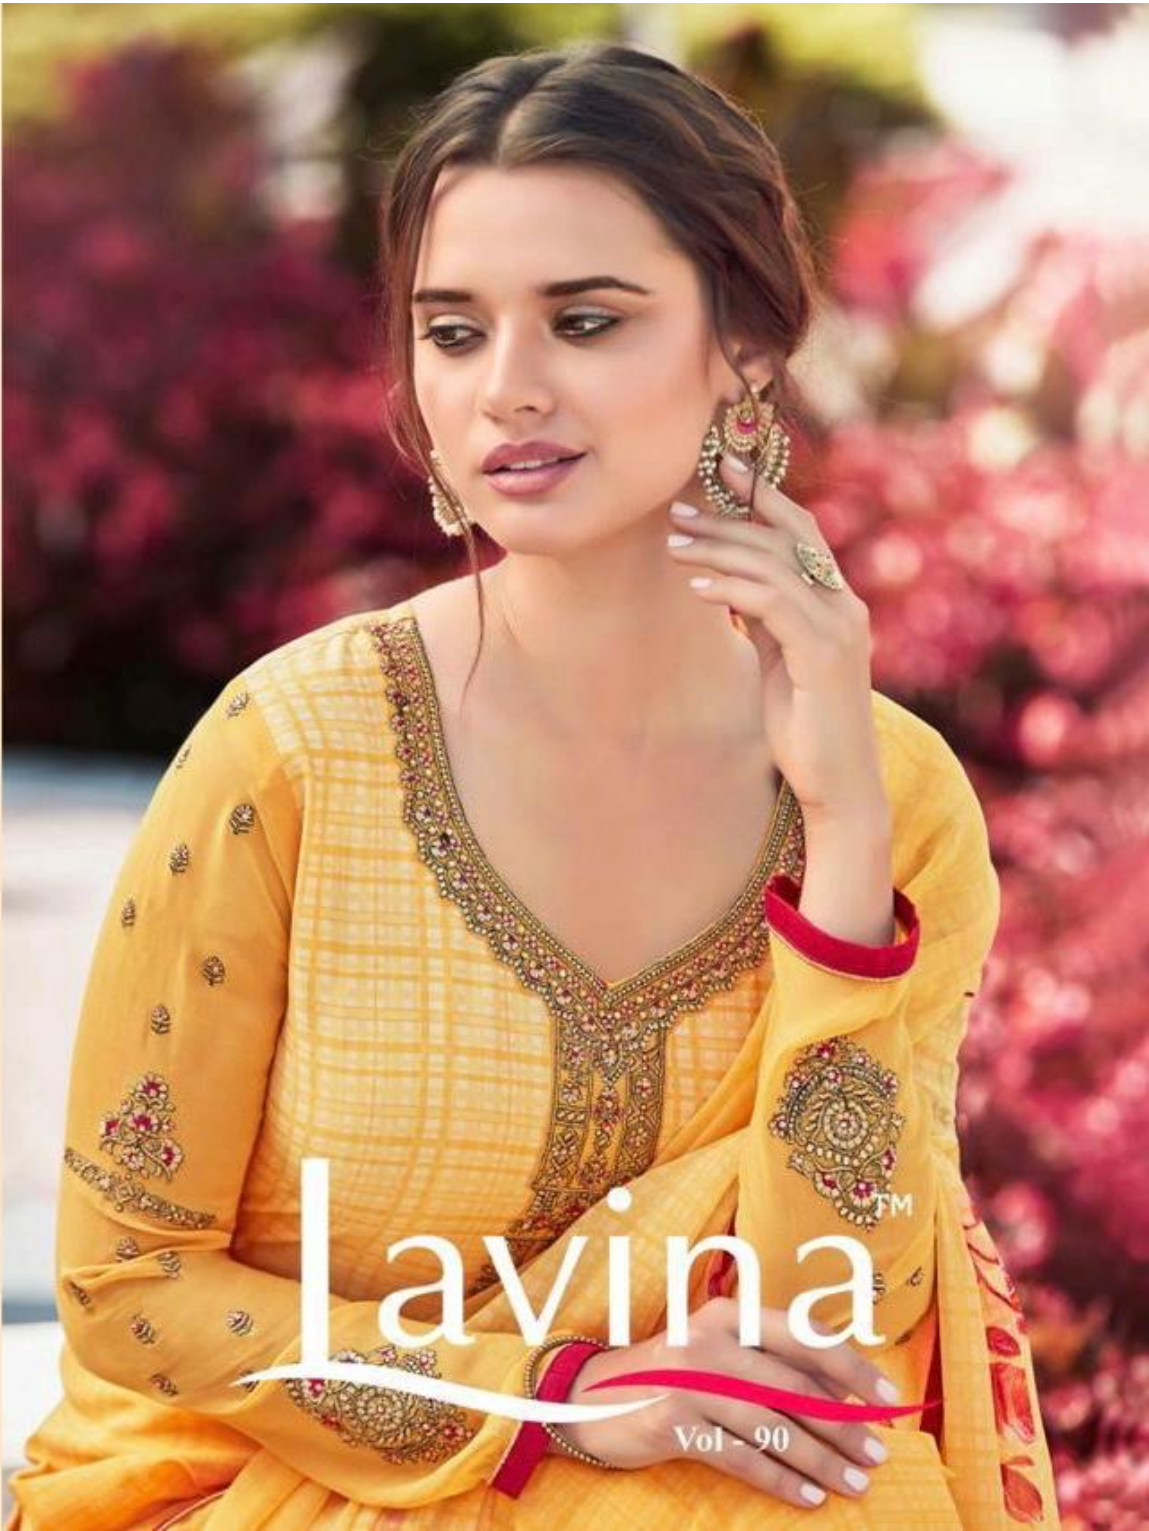

AVF STUDIOS
• 91 9829318222

Lavina

Vol - 90