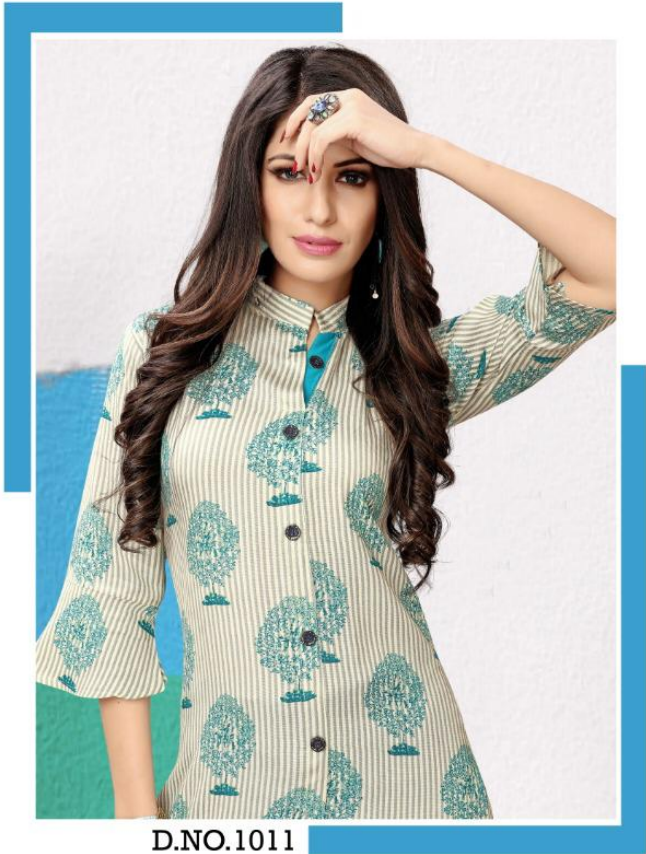

UNMATCH

D.NO.1008

UNMATCH
PRINTS

VEE FAB
India

The colors are fresh for the season
the prints are delicate
over economical quality fabrics that
enchant once you buy you indulge
into an inseparable journey of
fabrics that never
fade out of the style horizon

D.NO.1011

WINTER MATCH

D.NO.1009

VEE LAB
India

NEW
SUMMER
FASHI
ON
WEE
K

THIS WONDERFUL BLEND PATTERN HAS KEEP FOREVER FEEL ABOUT IT

like treasure found in kurti collection enjoy the sun kissed splendour of bold print in deep color and white taste the flavor of fashion with beautifully printed and prints kurti sparkle with the magic of white and magnificent floral print flower prints