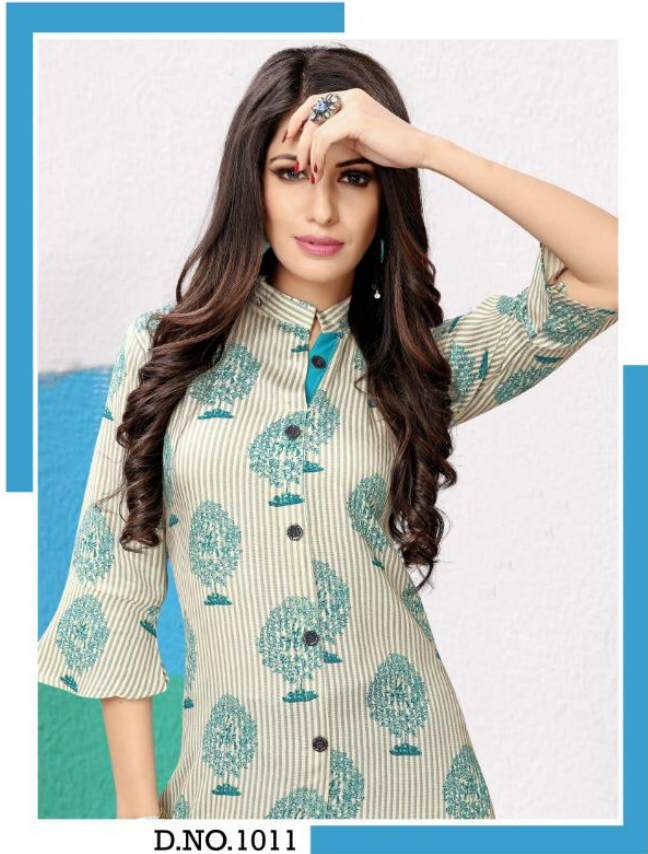

D.NO.1011

WINTER MATCH

D.NO.1009

THIS WONDERFUL BLEND PATTERN HAS KEEP FOREVER FEEL ABOUT IT

like treasure found in kurti collection enjoy the sun kissed splendour of bold print in deep color and white taste the flavor of fashion with beautifully printed and prints kurti sparkle with the magic of white and magnificent floral print flower prints