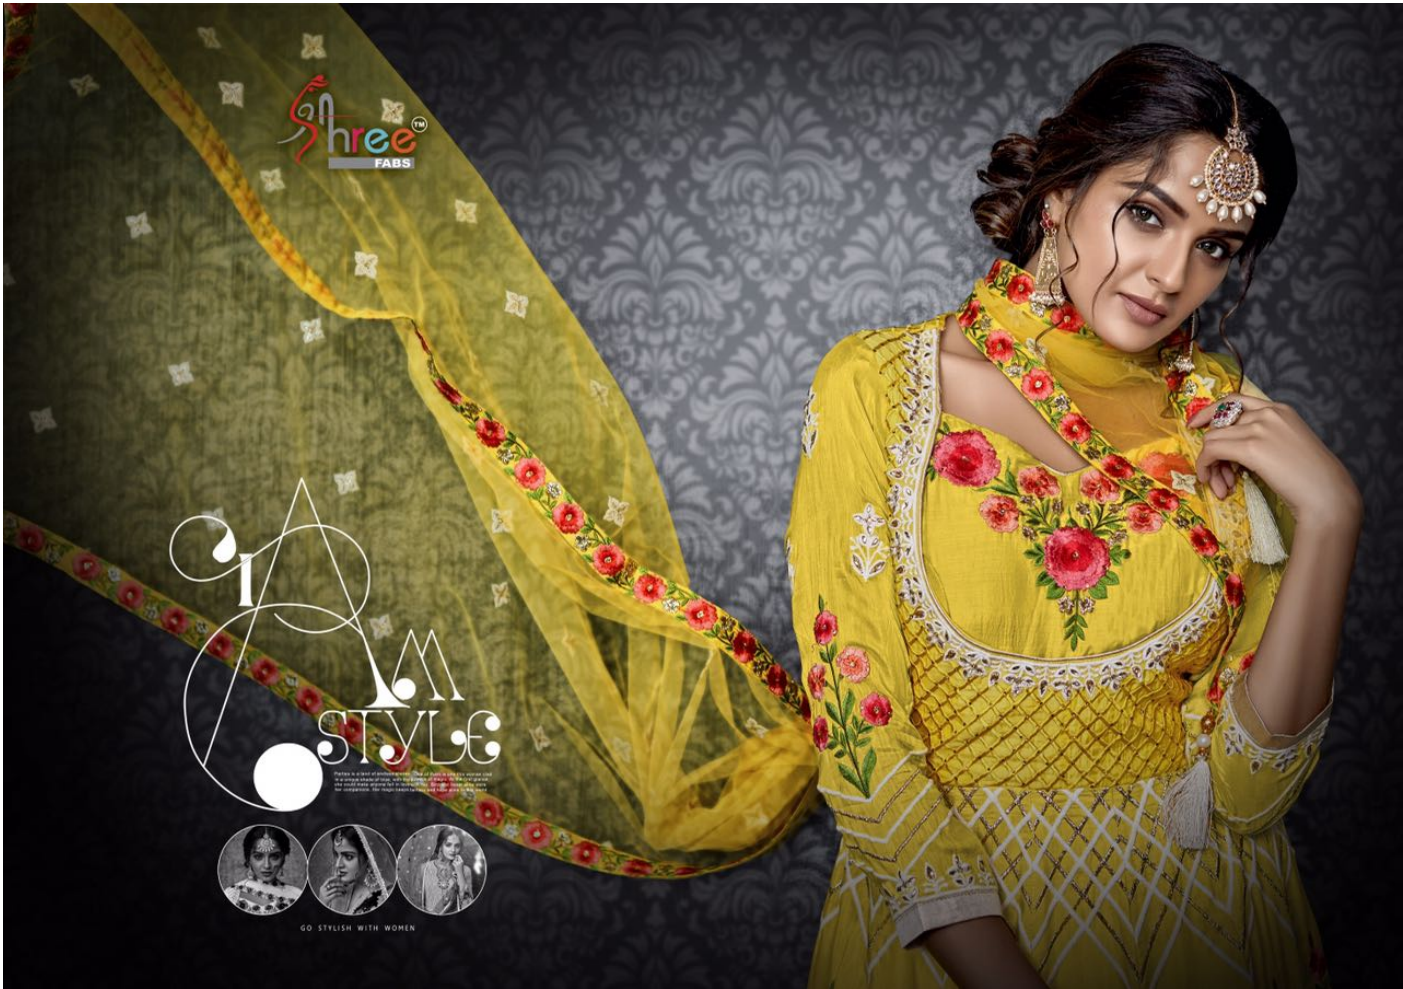

SHEHNAI
BRIDAL COLLECTION

VOL - 08

Shree
FABS

A
STYLE

GO STYLISH WITH WOMEN

Shree
FABRI

**THE WONDERFUL
WORLD OF DAZZLING
PATTERNS**

FROM THE FABRICI ASSOCIATES TO THE FINEST THREAD
RENDERING THE ONE COLLECTED PATTERN IN THE SPHERE OF CRAFT
CONCEPT AND EXECUTION IN BEHOLDING COLLECTION. SALMAN
SAMIR IN REPRESENTATION OF INDIA CULTURE AND BEAUTIFUL PATTERN