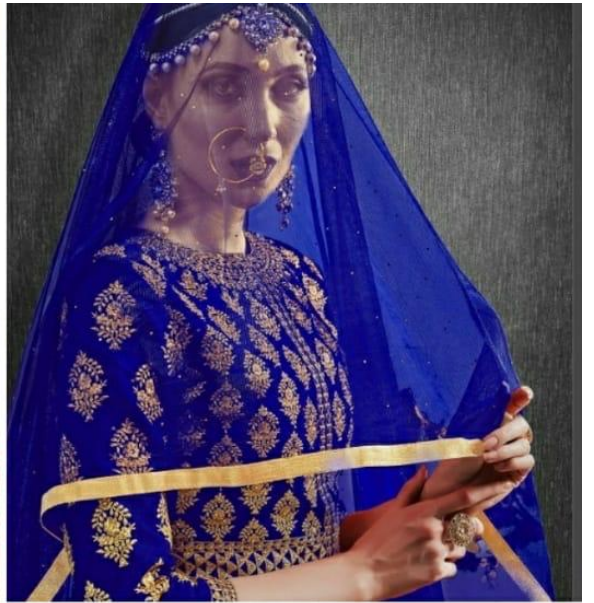

Senhora®
DRESSES

Zawariya

SENHORA VOL-16

Senhora®
DRESSES

Zawariya

SENHORA VOL-16

 Senhora®
DRESSES

16004

Zawariya

SENHORA VOL-16

Look Style BEAUTY

Senhora®
BRIDES

16004

queen OF SWEETNESS

16002

Senhora®
DRESSES

Zawariya

SENHORA VOL-16

Senhora®
DRESSES

16005

Natural MAGIC

16001
₹ 2,499

16002
₹ 2,499

16005
₹ 2,499