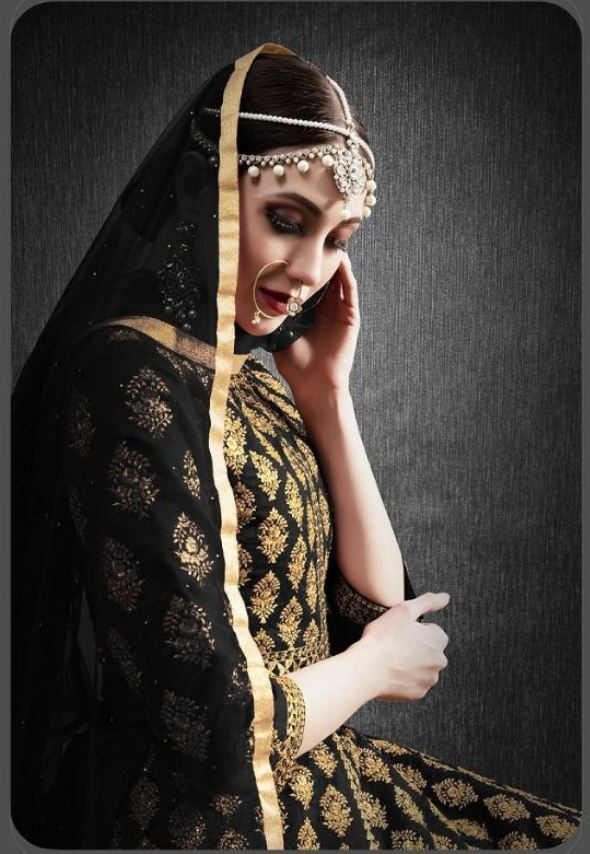

Zawariya

SENHORA VOL-16

Look Style BEAUTY

Senhora®
BRIDES

16004

queen OF SWEETNESS

16002

Senhora®
DRESSES

Zawariya

SENHORA VOL-16

Senhora®
DRESSES

16005

Natural MAGIC

16001
₹ 2,499

16002
₹ 2,499

16005
₹ 2,499

16003
₹ 2,499

16004
₹ 2,499

Senhora[®]
DRESSES

Senhora®
DRESSES

16001

Wel come to paradise

Senhora®
BRIDES

16005