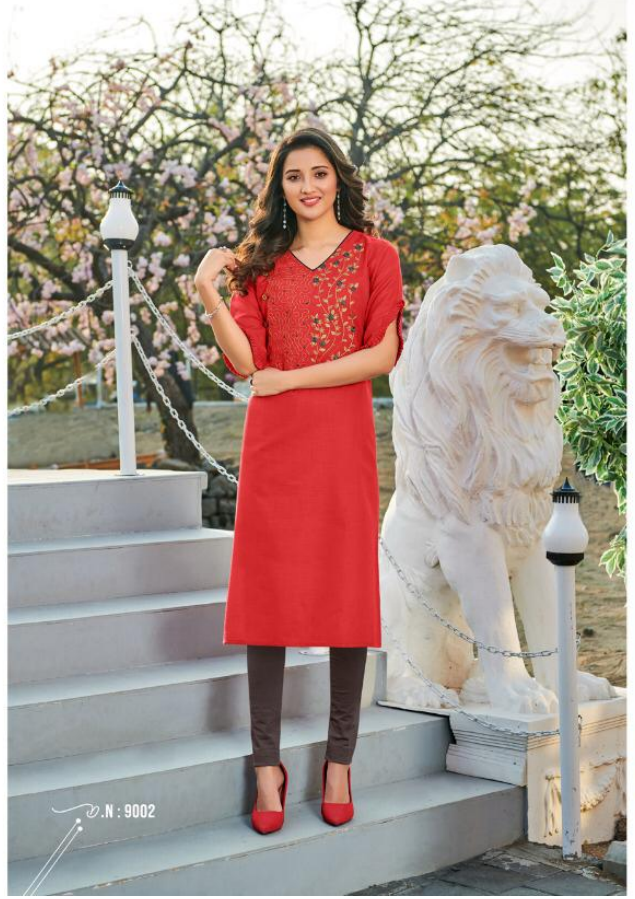

CELEBRATING LIFE