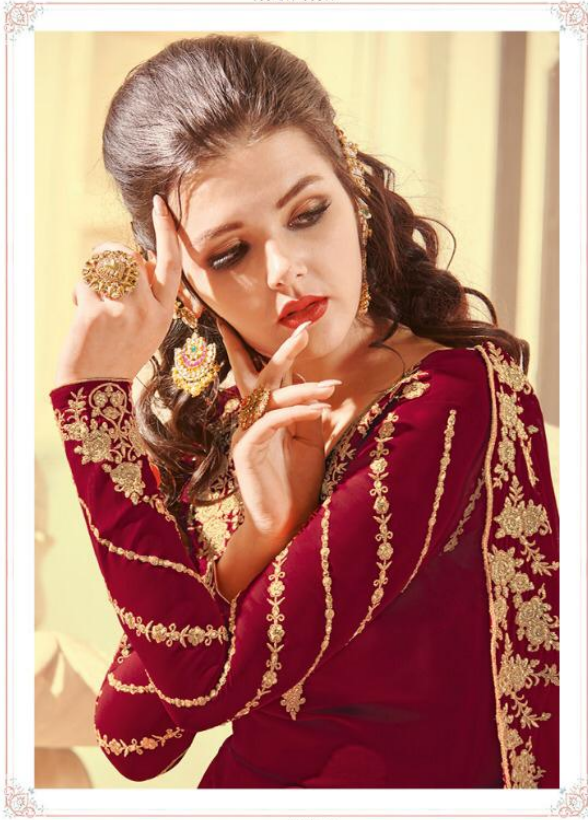

D.no.30025

RAAZI

D.no.30030

RAAZI

D.no.30027

RAAZI

D.no.30030

D.NO	TOP	DUPATTA	INNER - BOTTOM	CUT-MTR	PRICE
30025	FAUX GEORGETTE	SOFT GEORGETTE	SOFT SILK	10.25	1890/-
30026	FAUX GEORGETTE	SOFT GEORGETTE	SOFT SILK	13.65	2390/-
30027	FAUX GEORGETTE	SOFT GEORGETTE	SOFT SILK	12.25	2090/-
30028	FAUX GEORGETTE	SOFT GEORGETTE	SOFT SILK	11.9	2080/-
30029	FAUX GEORGETTE	SOFT GEORGETTE	SOFT SILK	12.25	1840/-
30030	FAUX GEORGETTE	SOFT GEORGETTE	SOFT SILK	11.9	1950/-
30031	FAUX GEORGETTE	SOFT GEORGETTE	SOFT SILK	11.5	1990/-
30032	FAUX GEORGETTE	SOFT GEORGETTE	SOFT SILK	11.15	1690/-
TOTAL PCS - 08		AVG RATE-1990		TOTAL AMOUNT - 15,920/-	