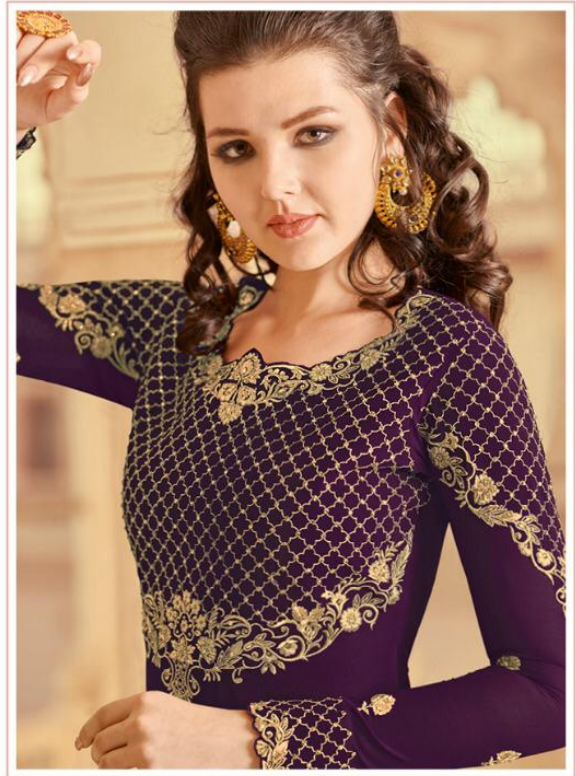

D.no.30025

RAAZI

D.no.30030

RAAZI

D.no.30027

RAAZI

D.no.30030

D.NO	TOP	DUPATTA	INNER - BOTTOM	CUT-MTR	PRICE
30025	FAUX GEORGETTE	SOFT GEORGETTE	SOFT SILK	10.25	1890/-
30026	FAUX GEORGETTE	SOFT GEORGETTE	SOFT SILK	13.65	2390/-
30027	FAUX GEORGETTE	SOFT GEORGETTE	SOFT SILK	12.25	2090/-
30028	FAUX GEORGETTE	SOFT GEORGETTE	SOFT SILK	11.9	2080/-
30029	FAUX GEORGETTE	SOFT GEORGETTE	SOFT SILK	12.25	1840/-
30030	FAUX GEORGETTE	SOFT GEORGETTE	SOFT SILK	11.9	1950/-
30031	FAUX GEORGETTE	SOFT GEORGETTE	SOFT SILK	11.5	1990/-
30032	FAUX GEORGETTE	SOFT GEORGETTE	SOFT SILK	11.15	1690/-
TOTAL PCS - 08		AVG RATE-1990		TOTAL AMOUNT - 15,920/-	