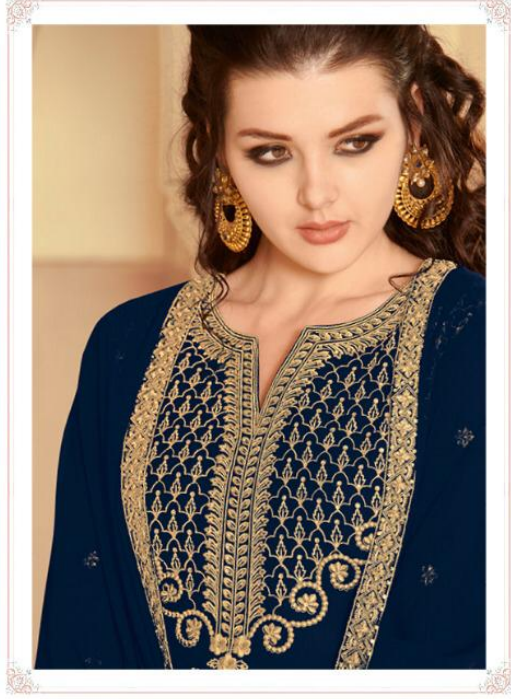

RAAZI

D.no.30032