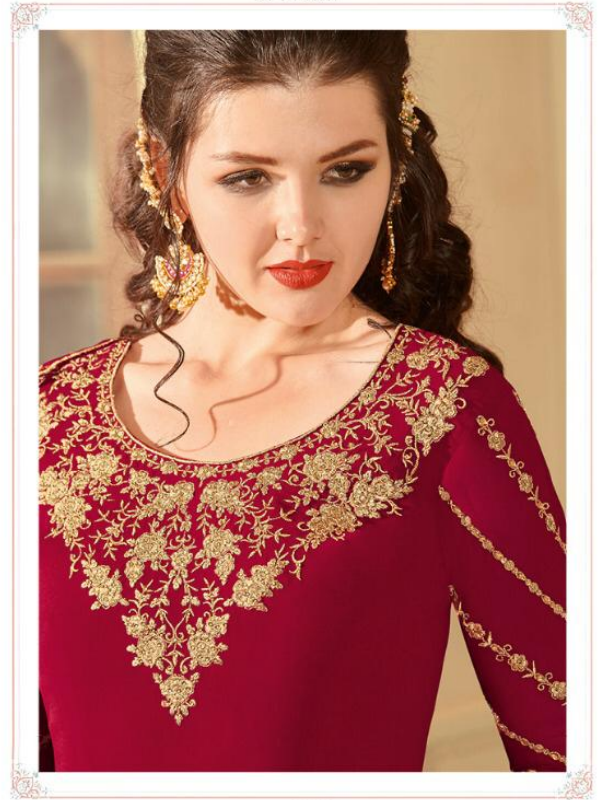

D.no.30025

RAAZI

D.no.30030

RAAZI

D.no.30027

RAAZI

D.no.30030

D.NO	TOP	DUPATTA	INNER - BOTTOM	CUT-MTR	PRICE
30025	FAUX GEORGETTE	SOFT GEORGETTE	SOFT SILK	10.25	1890/-
30026	FAUX GEORGETTE	SOFT GEORGETTE	SOFT SILK	13.65	2390/-
30027	FAUX GEORGETTE	SOFT GEORGETTE	SOFT SILK	12.25	2090/-
30028	FAUX GEORGETTE	SOFT GEORGETTE	SOFT SILK	11.9	2080/-
30029	FAUX GEORGETTE	SOFT GEORGETTE	SOFT SILK	12.25	1840/-
30030	FAUX GEORGETTE	SOFT GEORGETTE	SOFT SILK	11.9	1950/-
30031	FAUX GEORGETTE	SOFT GEORGETTE	SOFT SILK	11.5	1990/-
30032	FAUX GEORGETTE	SOFT GEORGETTE	SOFT SILK	11.15	1690/-
TOTAL PCS - 08		AVG RATE-1990		TOTAL AMOUNT - 15,920/-	