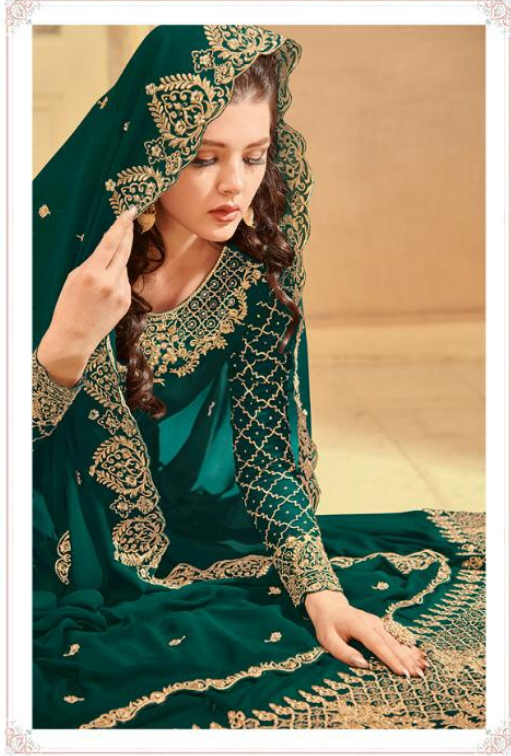

RAAZI

D.no.30028