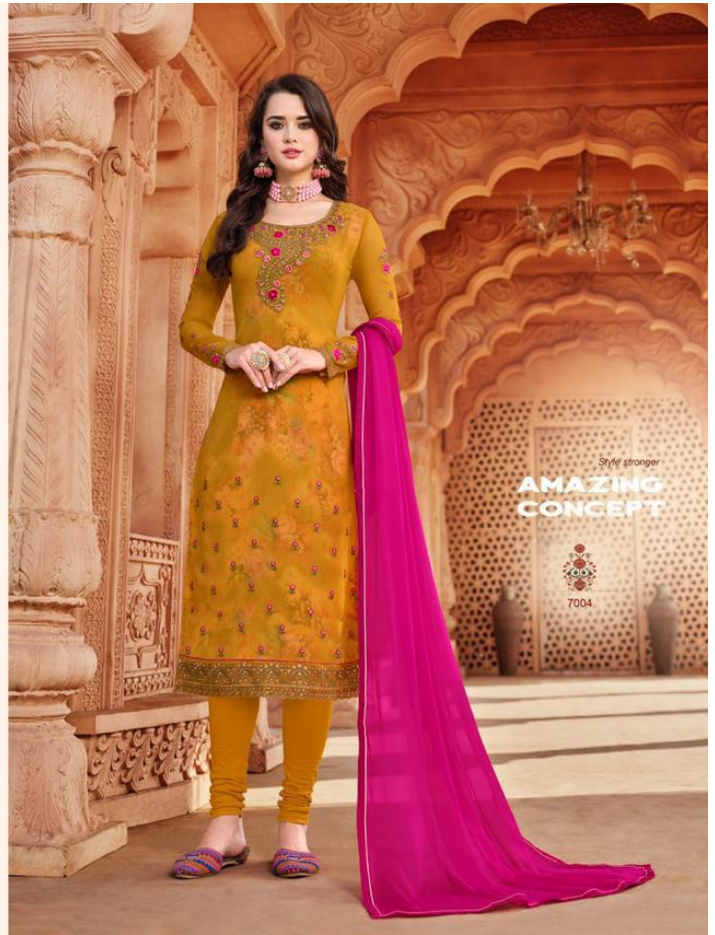

Lavina™

Lavina™

Lavina™

Lavina™

STYLE STRONGER
Bright colors

The season, your look gets better definition with just a little addition to style.

7002

Lavina™

7004

lavina™

7007

EMBRACE PURE ELEGANCE WITH ALLURING FLORAL PATTERNS ON LACY FABRIC AND ADD GLAMOUR TO YOUR STYLE

7003

EXPRESSION

Glamour Fashion

EMBRACE PURE ELEGANCE WITH ALLURING FLORAL PATTERNS ON LACY FABRIC AND ADD GLAMOUR TO YOUR STYLE.

Complimentary Copy Not Sale

Lavina

Style stronger
PRINCESS

The evergreen craft piece is given a contemporary twist
like a sea of bubbles. The dress is a piece
of elegance coupled with bright borders for a definition.

ACQUIRE THE RARE LOOK WITH THIS HOT GREEN DRESS.

7006

Lavina™

EXPRESSION
magical
moments

EMERALD PURE ELEGANCE WITH
MULTI-COLOR FLOWERS ON LACE FABRIC AND NET
TO BRING TO YOUR STYLE

7006

lavina™

7002