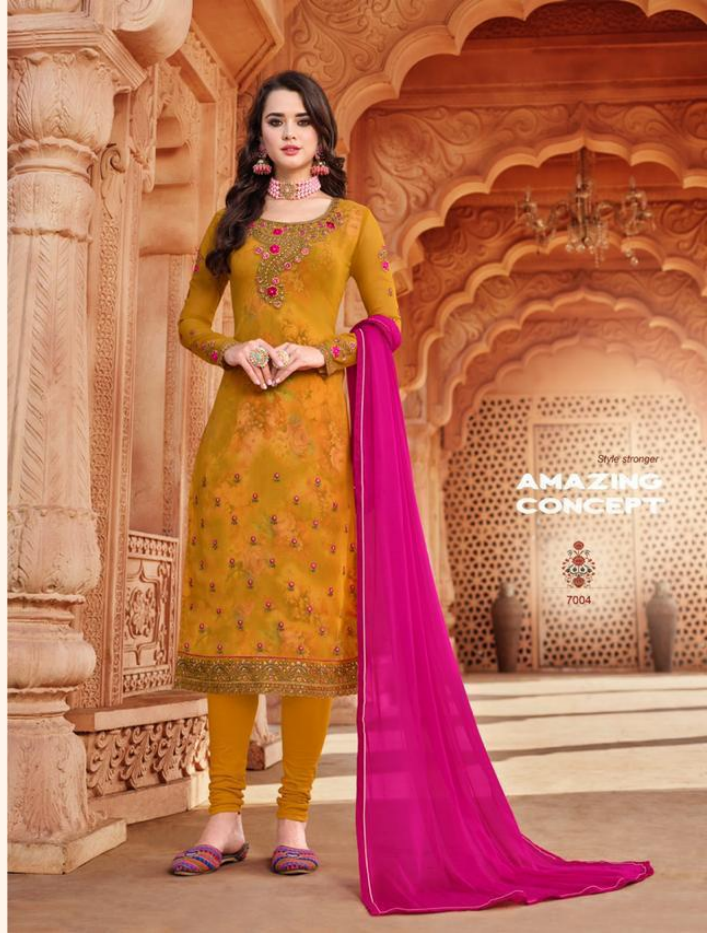

Lavina™

Lavina™

Lavina™

Lavina™

STYLE STRONGER
Bright colors

The season, your look gets better definition with just a little
whisper of color.

7002

Lavina™

7004

EMBRACE PURE ELEGANCE WITH ALLURING FLORAL PATTERNS ON LACY FABRIC AND ADD GLAMOUR TO YOUR STYLE

7003

EXPRESSION

Glamour Fashion

EMBRACE PURE ELEGANCE WITH ALLURING FLORAL PATTERNS ON LACY FABRIC AND ADD GLAMOUR TO YOUR STYLE.

Complimentary Copy Not Sale

Lavina

Style stronger
PRINCESS

The evergreen craft piece is given a contemporary twist like a sea of fabrics. The dress is a piece of elegance coupled with bright borders for a definition.

7006

Lavina™

EXPRESSION
magical
moments

EMERALD PURE ELEGANCE WITH
MULTI-COLOR FLOWERS ON LACE FABRIC AND NET
GLAMOUR TO YOUR STYLE

7006

lavina™

7002

7001