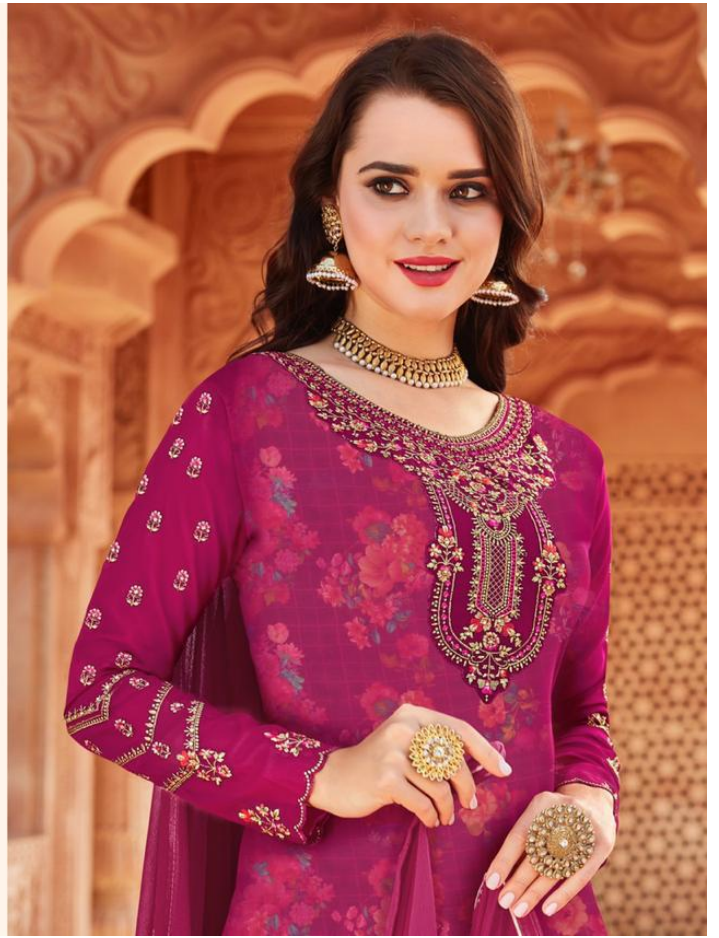

Lavina™

EXPRESSION
**GORGEOUS
LOOKS**

7003