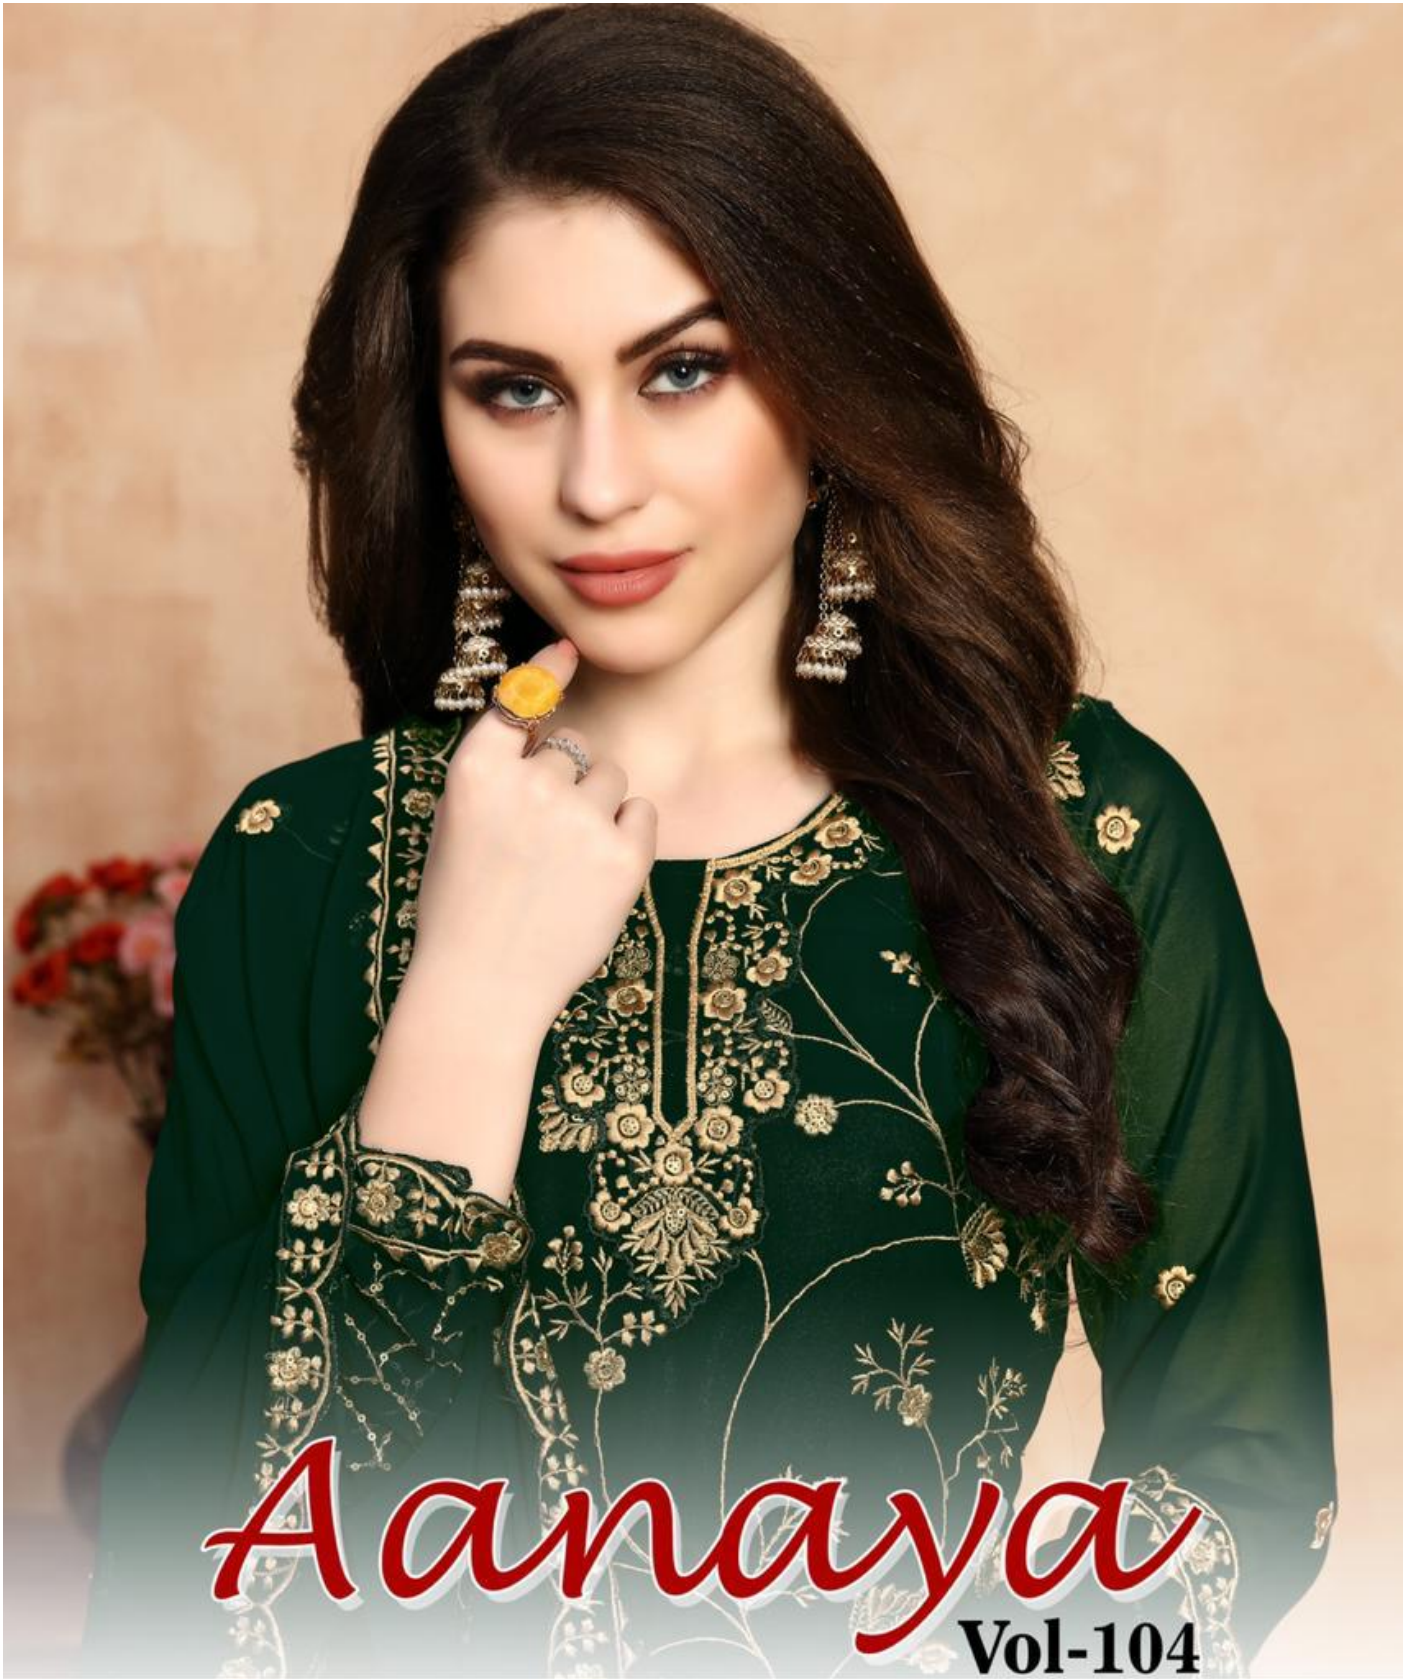

Aanaya

Vol-104

D.NO.	Price	Top Fabrics	Bottom	Dupatta
401	1795	Faux Georgette	Faux Georgette With Santool inner	Faux Georgette
402	1795	Faux Georgette	Faux Georgette With Santool inner	Faux Georgette
403	1795	Faux Georgette	Faux Georgette With Santool inner	Faux Georgette
404	1795	Faux Georgette	Faux Georgette With Santool inner	Faux Georgette

Total Pcs-4

Set Price-7180/-