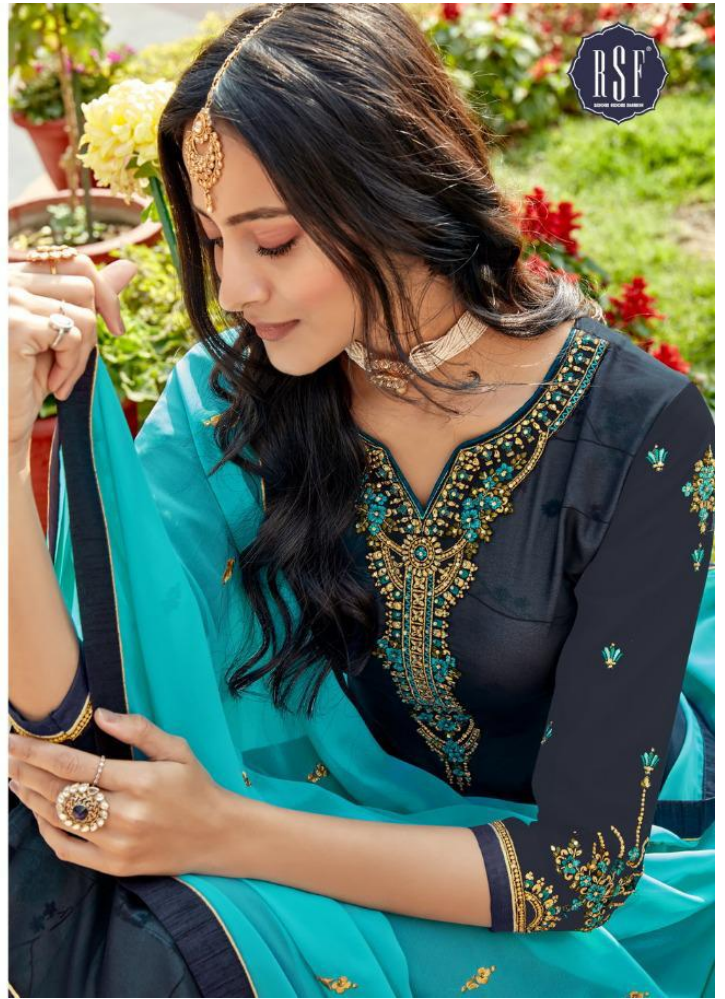

17104

Glamour Queen
The most decorative applique used to decorate
the soulful eminence of a woman.

17104

Glamour Queen
The most decorative applique used to decorate
the soulful eminence of a woman.

Nourishing unbelievable Crafts with
freshness in styling for Perfect
charming appearance of you.

17104

Glamour Queen
The most decorative applique used to decorate
the soulful eminence of a woman.

17103

17101

17102

17103

17104

17105

17106

17107

17108

रोलेक्स
ROLEX VOL: 8
INNER PRINT

Luxious Speed

Renaissance of modernization; gives
us Power to look unbeatable yet
Graceful.

Wonderful Shade

The most decorative applique used to decorate the soulful eminence of a woman.