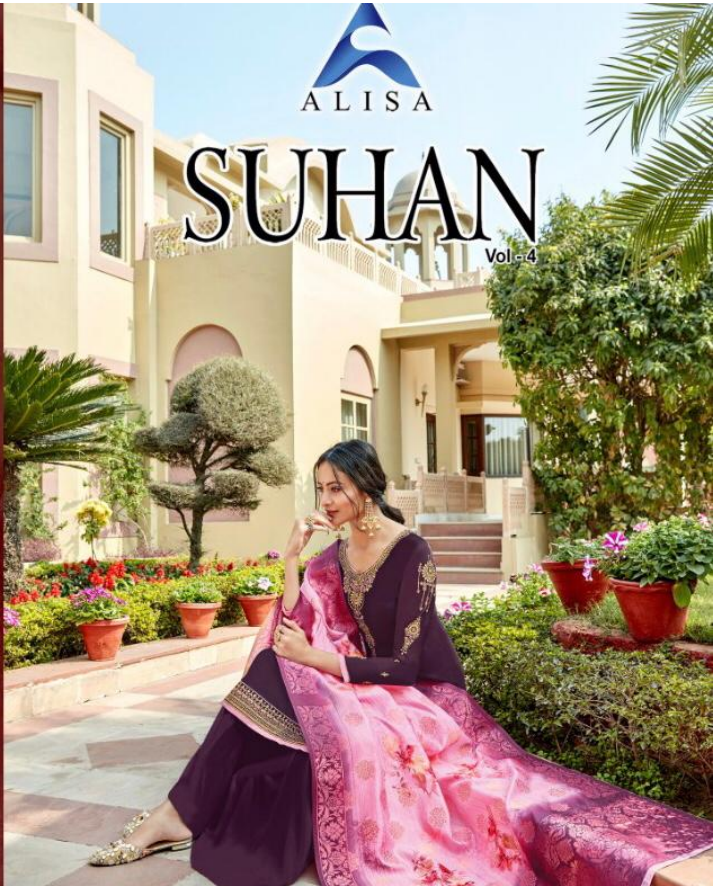

TOP :- SATIN GEORGETTE
INNER :- SANTUN
BOTTOM :- SANTUN
DUPATTA :- BANARASI JACARD
WITH DIGITAL PRINT

ALISA
A brand by SMF

ALISA

COCKTAIL

GLAMOUR

our lives are coloured by the hues of rich emotions and experiences, we aim to capture the best of these sentiments with the colours of happiness.