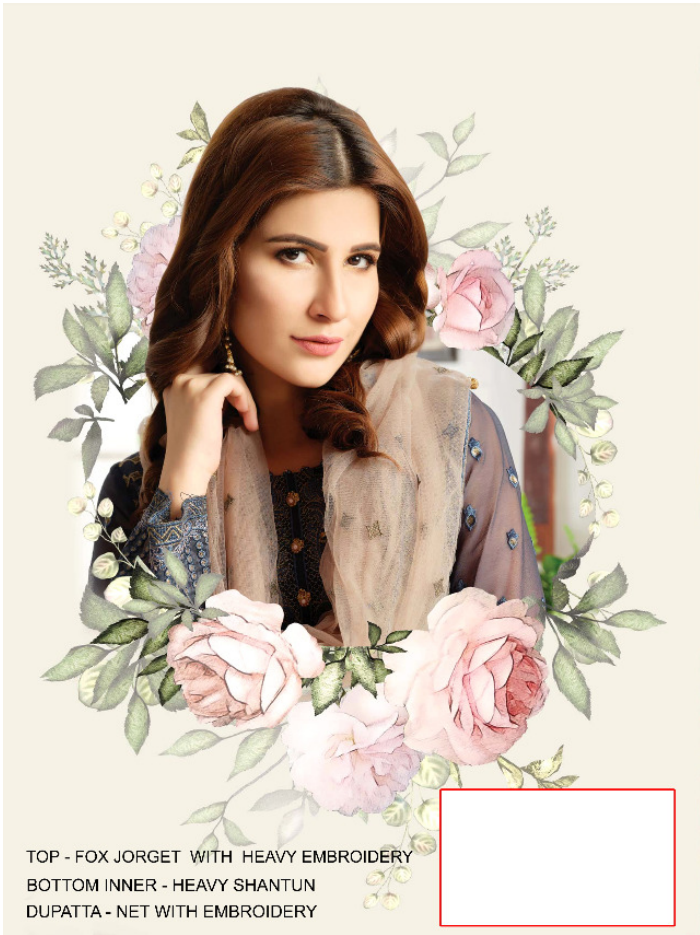

TOP - FOX JORGET WITH HEAVY EMBROIDERY
BOTTOM INNER - HEAVY SHANTUN
DUPATTA - NAZNIN WITH HEAVY EMBROIDERY

TOP - FOX JORGET WITH HEAVY EMBROIDERY
BOTTOM INNER - HEAVY SHANTUN
DUPATTA - NAZNIN WITH HEAVY EMBROIDERY

RINAZ[®]
FASHION
D.NO.2305

TOP - FOX JORGET WITH HEAVY EMBROIDERY
BOTTOM INNER - HEAVY SHANTUN
DUPATTA - NAZNIN WITH HEAVY EMBROIDERY

D.NO.2301

D.NO.2302

D.NO.2303

D.NO.2304

D.NO.2305

D.NO.2306

TOP - FOX JORGET WITH HEAVY EMBROIDERY
BOTTOM INNER - HEAVY SHANTUN
DUPATTA - NAZNIN WITH HEAVY EMBROIDERY

TOP - FOX JORGET WITH HEAVY EMBROIDERY
BOTTOM INNER - HEAVY SHANTUN
DUPATTA - NET WITH EMBROIDERY

RINAZ[®]
FASHION
D.NO.2304

TOP - FOX JORGET WITH HEAVY EMBROIDERY
BOTTOM INNER - HEAVY SHANTUN
DUPATTA - NET WITH EMBROIDERY

RINAZ[®]
FASHION
D.NO.2306

RINAZ[®]
FASHION

D.NO.2303

TOP - FOX JORGET WITH HEAVY EMBROIDERY
BOTTOM INNER - HEAVY SHANTUN
DUPATTA - NAZIN WITH HEAVY EMBROIDERY