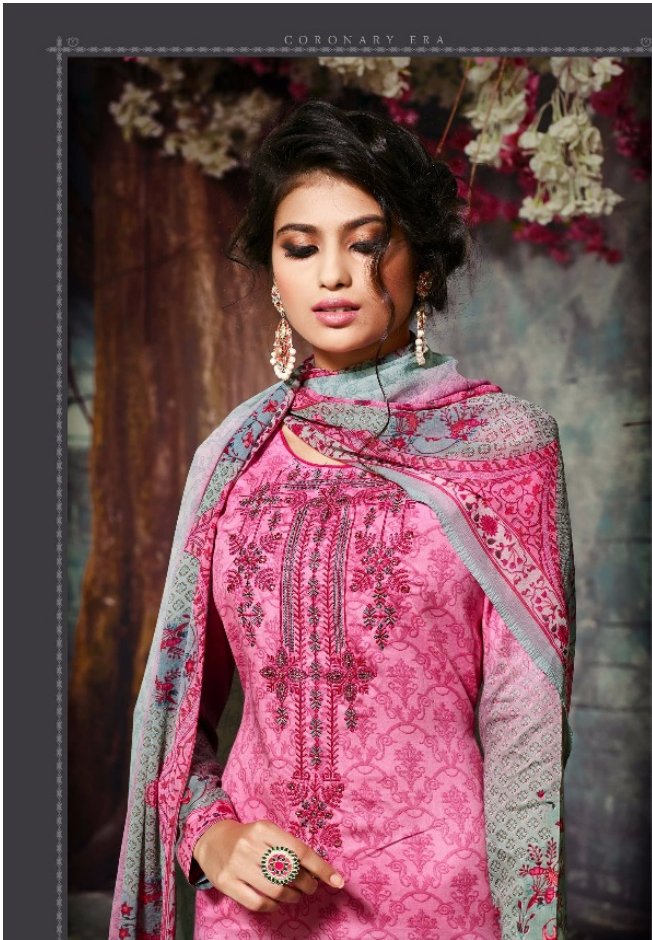

EXOTIC EFFECT

**Sargam** Prints  
100% OF QUALITY AND CRAFTSMANSHIP

CORONARY ERA

D.NO.68001

EXOTIC EFFECT

**Sargam** Prints  
100% OF QUALITY AND CRAFTSMANSHIP

CORONARY FRA

D.NO.68003

The image features a central diamond-shaped frame with a dark, reflective surface. Inside the frame, a clear reflection of cherry blossoms is visible, mirroring the background. The background itself is a dense field of cherry blossoms in various shades of pink and white, set against a dark, textured wall. The overall composition is symmetrical and visually rich.