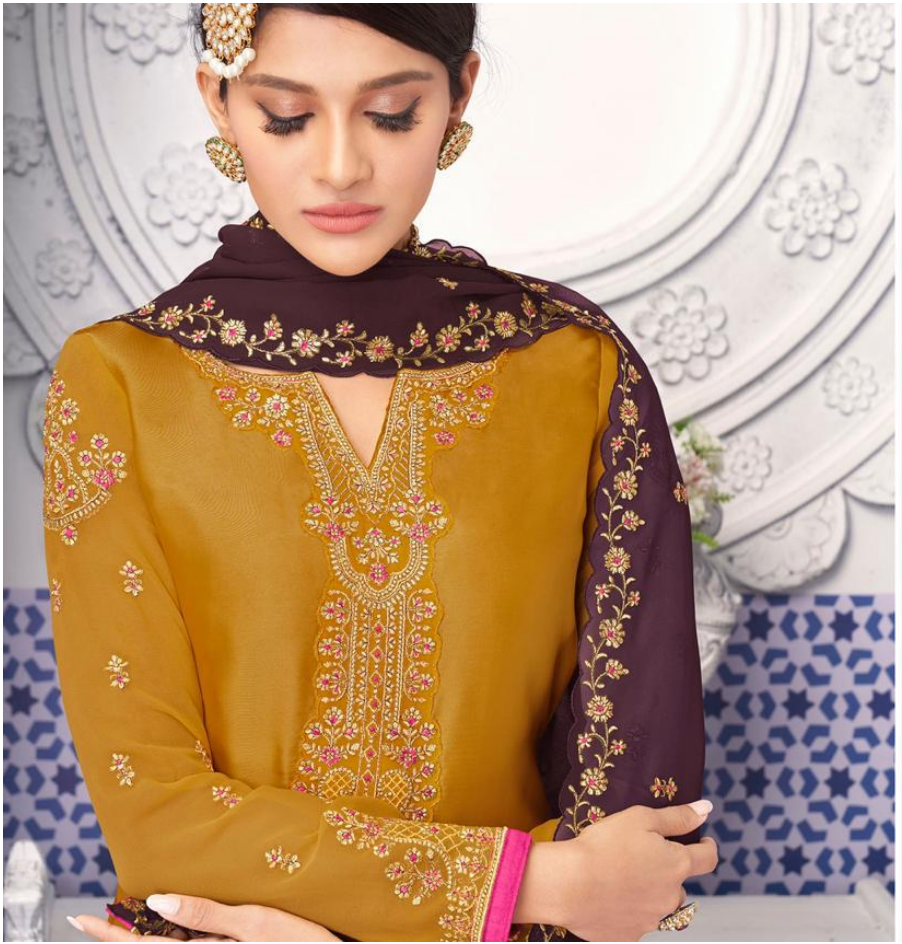

Product Details

**TOP**  
Satin Georgette With Embroidery

**Bottom**  
Heavy Embroidery Full  
Stitch Garara

**Dupatta**  
Heavy Embroidery Work

**lavina®**

Lavina

10001

Lavina®  
VOL.100

lavina®  
10002

*Classic  
Designs*  
with feminine  
charm....

Lavina®

10002