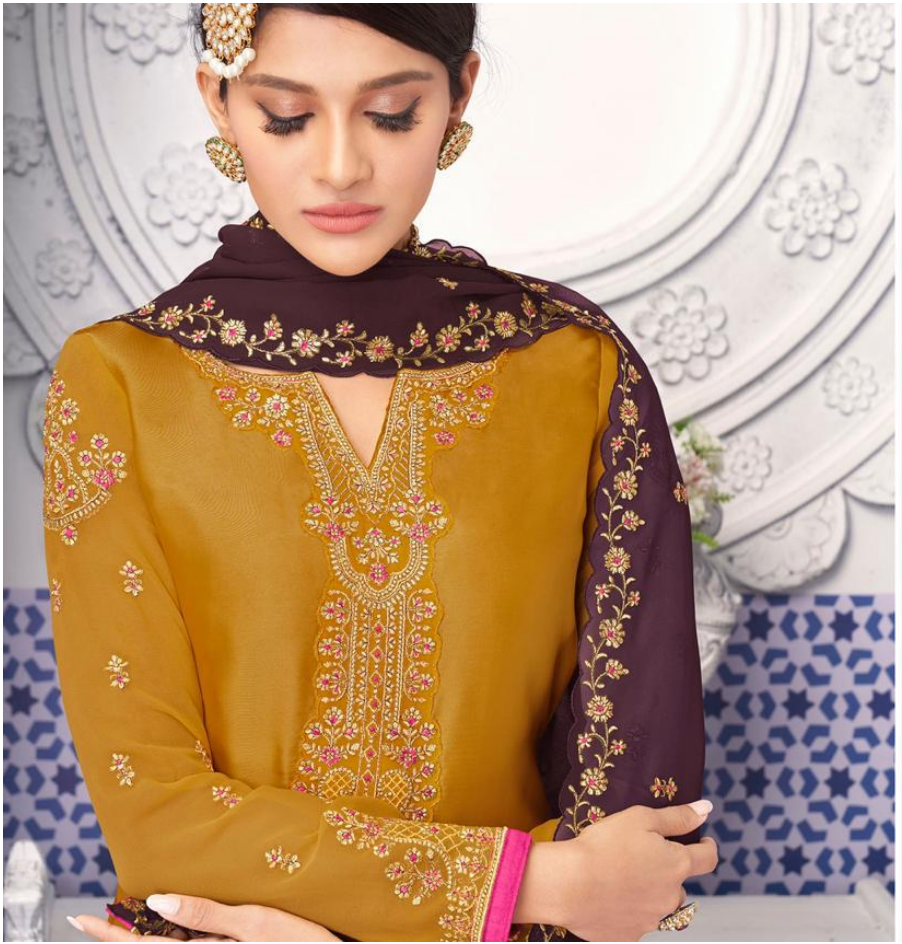

Product Details

TOP
Satin Georgette With Embroidery

Bottom
Heavy Embroidery Full
Stitch Garara

Dupatta
Heavy Embroidery Work

lavina®

Lavina

10001

Lavina®
VOL.100

lavina®
10002

*Classic
Designs*
with feminine
charm....

Lavina®

10002