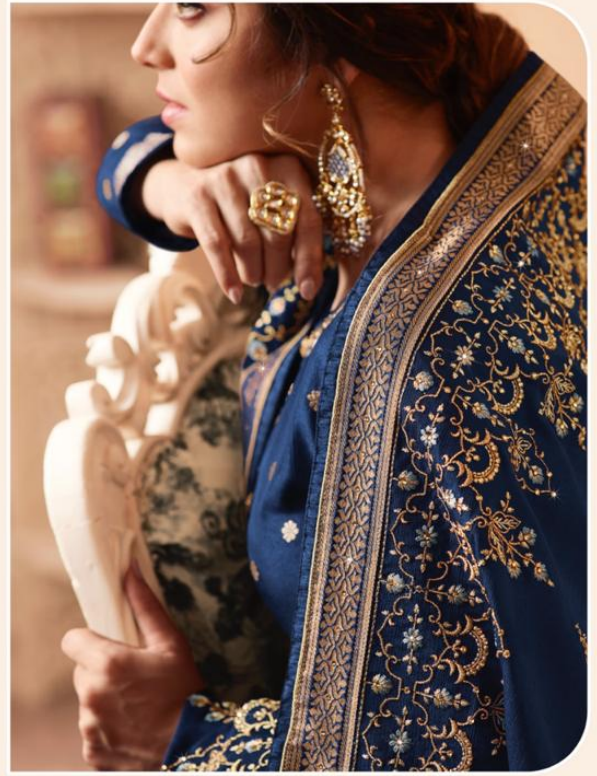

complementary only | not for sale

VOL-156

Nitya[®]
presents

VOL-156

❖ 5603 ❖

VOL : 156

• Creations for the creative souls •

| | |
|----------------|------------------------------------|
| TOP | DOLA SILK WITH HANDWORK |
| DUPATTA | PURE CHINON WITH EMBROIDARY |
| RATE | 2425.00 |