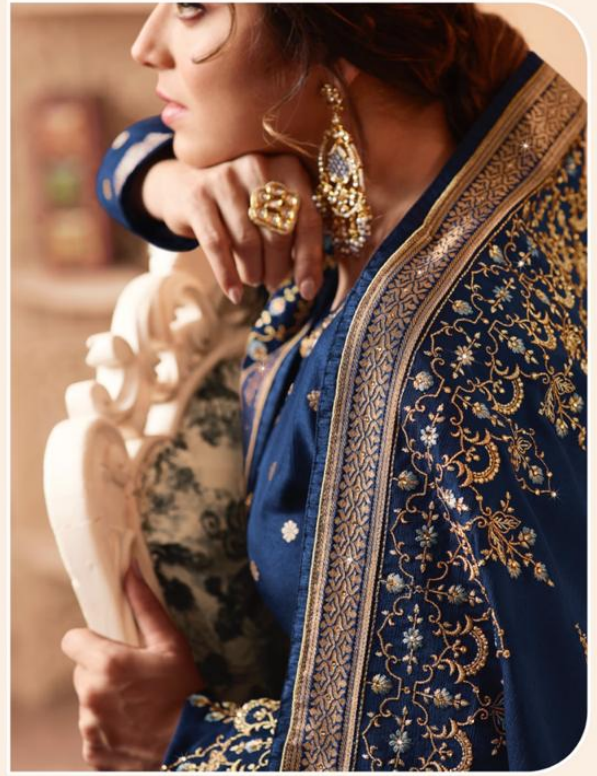

complementary only | not for sale

VOL-156

Nitya<sup>®</sup>  
presents

VOL-156

❖ 5603 ❖

**VOL : 156**

• Creations for the creative souls •

<b>TOP</b>	<b>DOLA SILK WITH HANDWORK</b>
<b>DUPATTA</b>	<b>PURE CHINON WITH EMBROIDARY</b>
<b>RATE</b>	<b>2425.00</b>