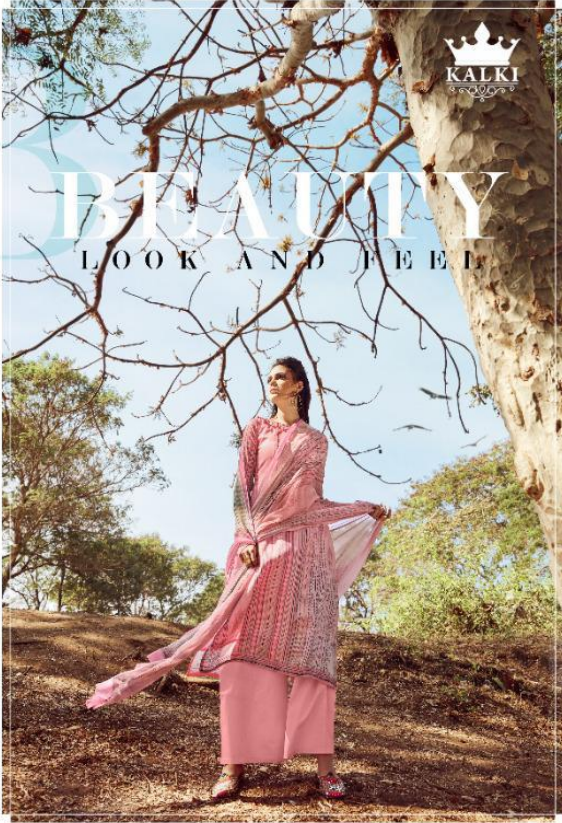

KALKI
S. S. S.

BEAUTY
LOOK AND FEEL

8005