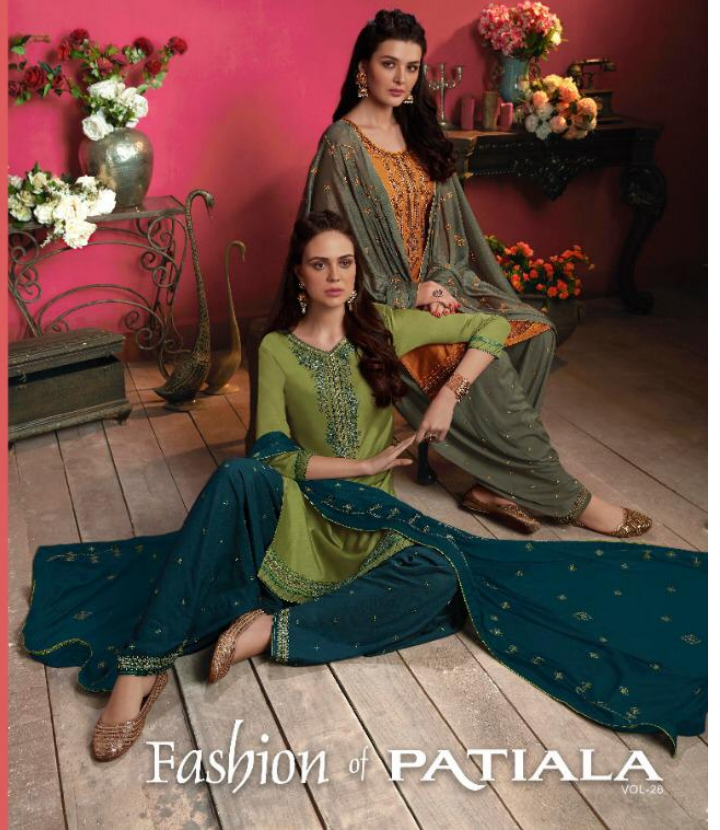

EDITION

A product
by
KAJREE
Fashion

Kalaroop
LIFESTYLE & FABRICS PVT. LTD.

A HOUSE OF ETHNIC DESIGNER
SAREE, SUITS & LEHENGAS

Follow us on

complete any suggestion for sale

Kalaroop
LIFESTYLE & FABRICS PVT. LTD.

Fashion of **PATIALA**
VOL-26