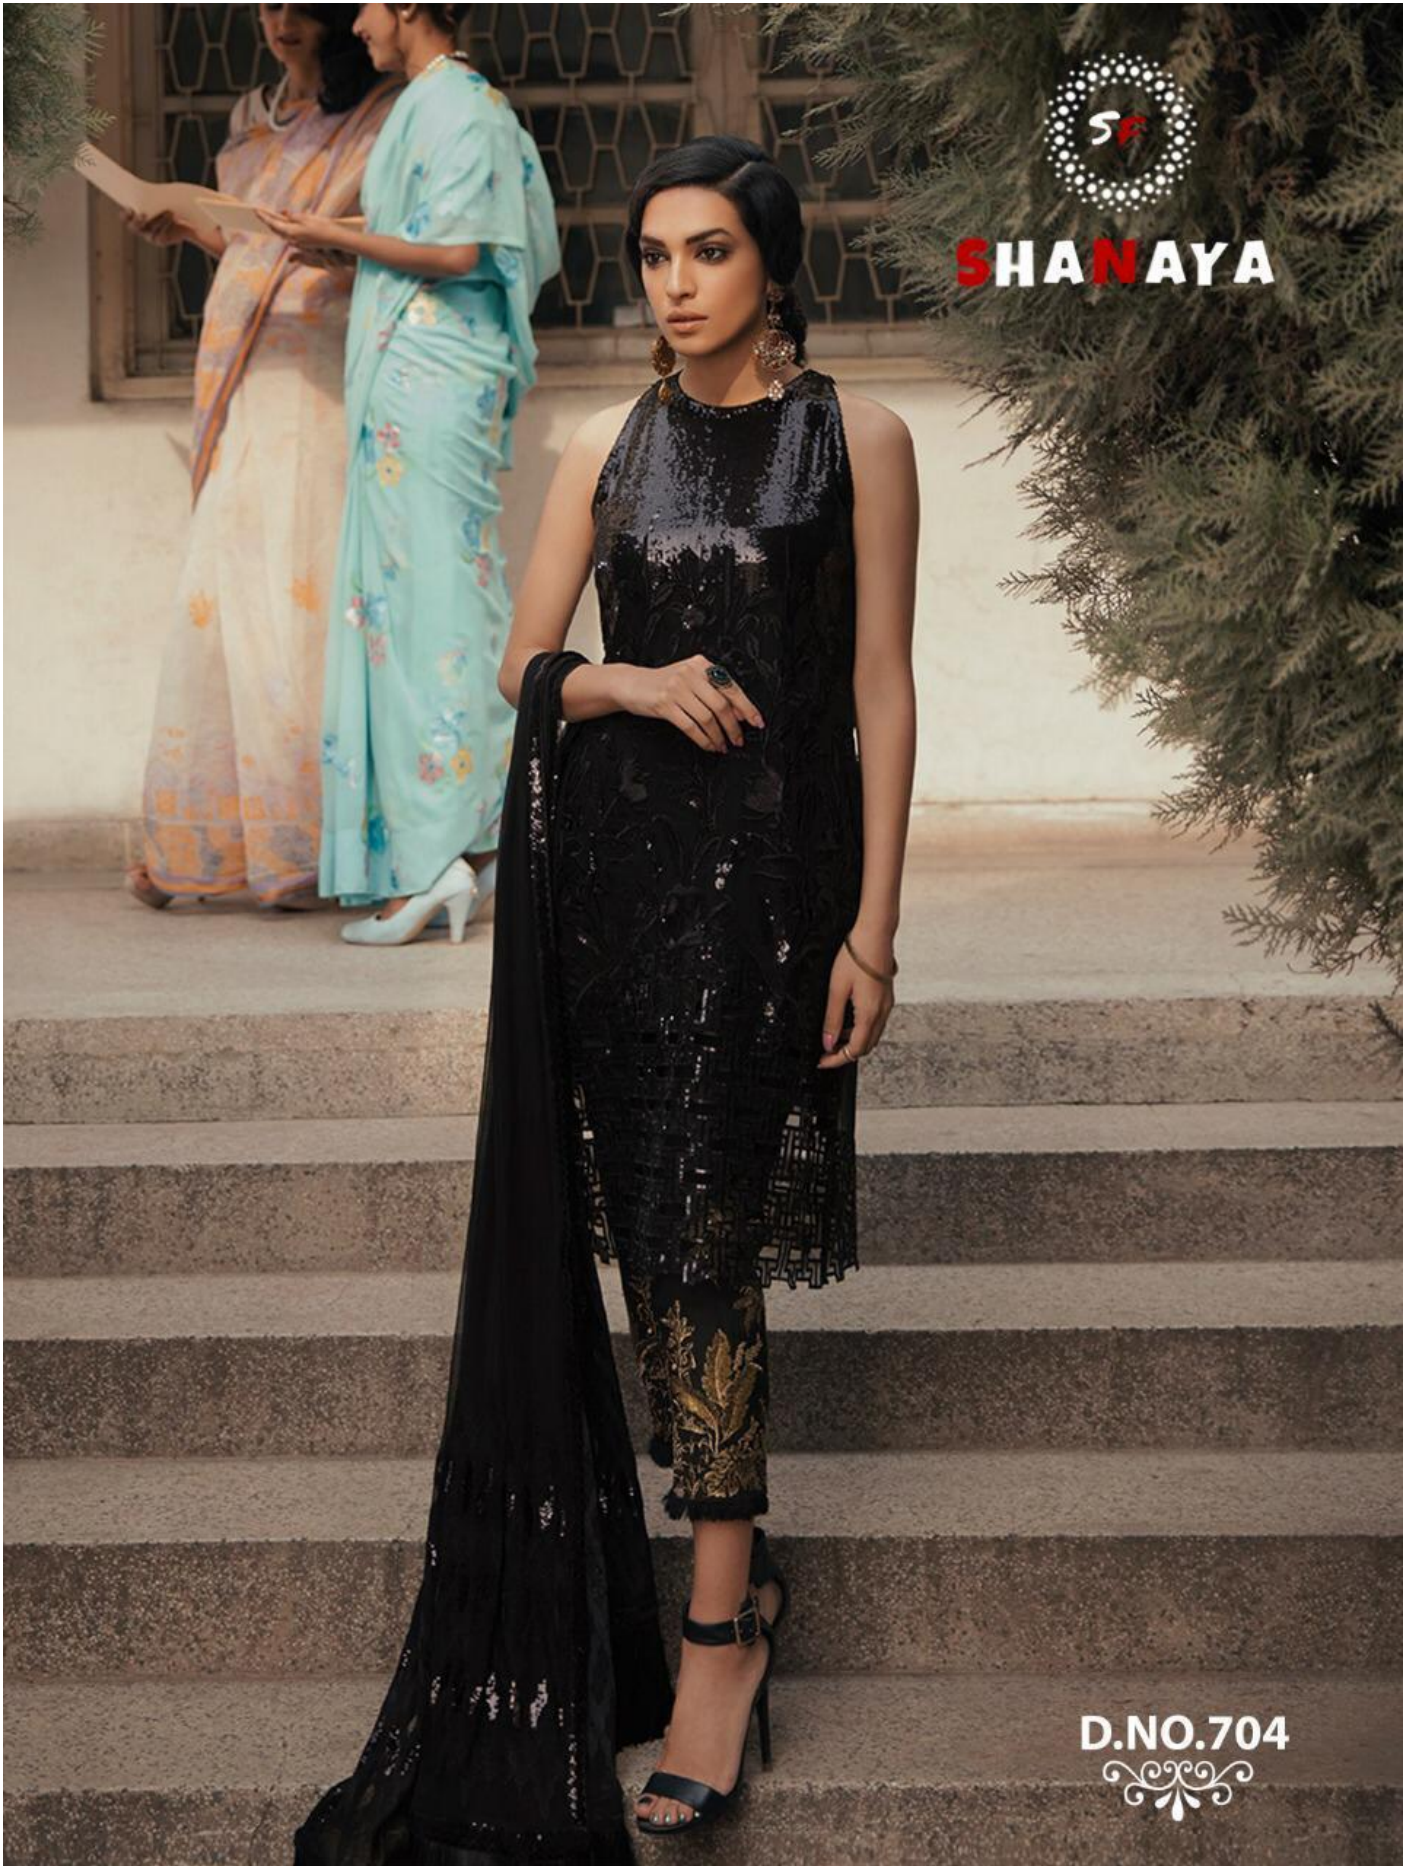

SHANAYA

D.NO.704