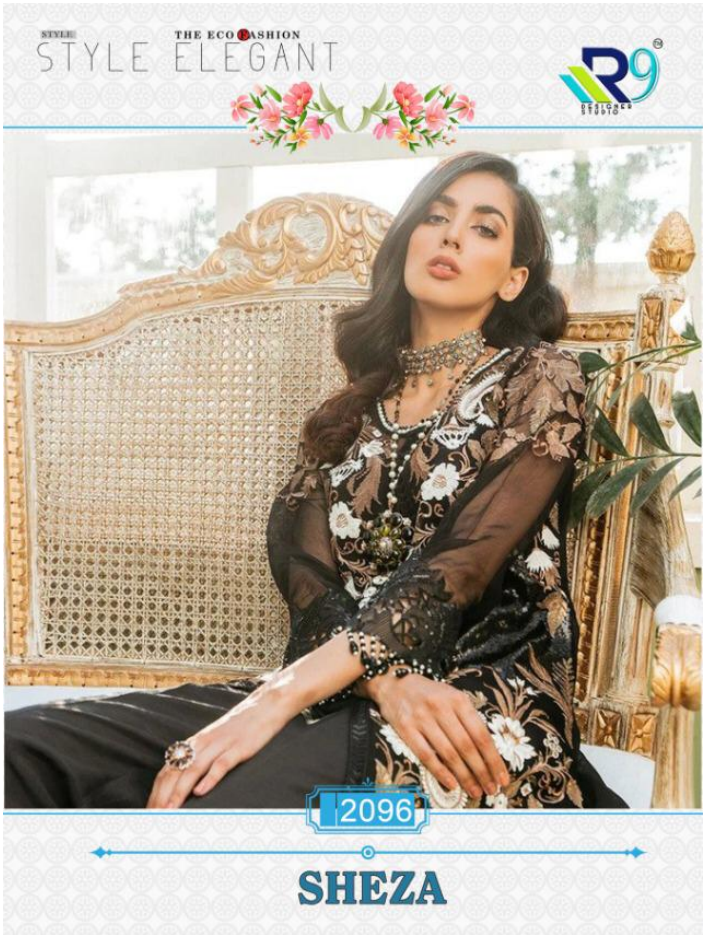

SHEZA

SHEZA

SHEZA

THE CO FASHION
REVOLUTION
ELEGANT

2097

SHEZA

SHEZA

D.No.	Top	Inner	Bottom	Dupatta	Rate
2095	Net With Heavy Embroidery	Santoon	Santoon With Embroidery	Chiffon With Embroidery	1275/-
2096	Net With Heavy Embroidery	Santoon	Santoon With Embroidery	Net With Embroidery	1210/-
2097	Net With Heavy Embroidery	Santoon	Santoon	Net With Embroidery	1310/-