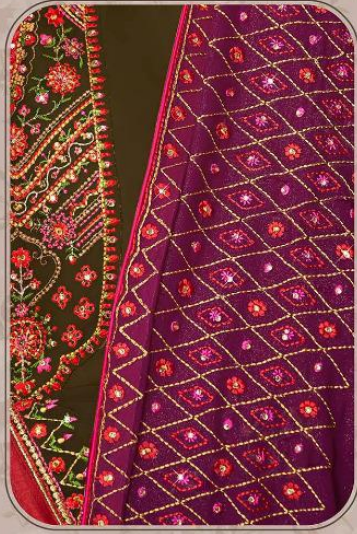

Lavina

80003