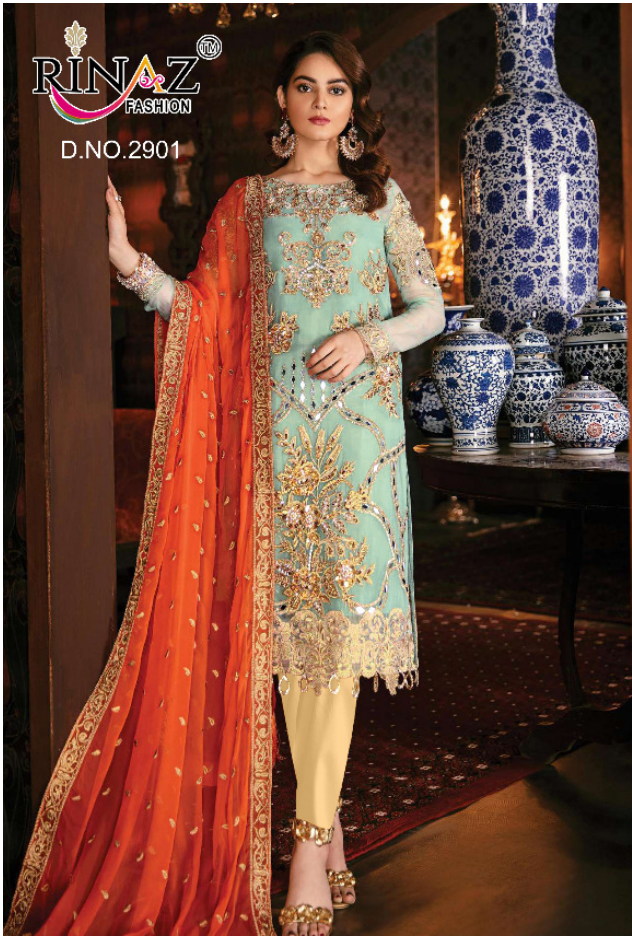

**Jazmin** VOL-10

D.No.	TOP	BOTTOM + INNER	DUPATTA
2901	FOX JORGET WITH HEAVY EMBROIDERY	HEAVY SHANTUN	NAZNIN WITH HEAVY EMBROIDERY
2902	FOX JORGET WITH HEAVY EMBROIDERY	HEAVY SHANTUN	NAZNIN WITH HEAVY EMBROIDERY
2903	FOX JORGET WITH HEAVY EMBROIDERY	HEAVY SHANTUN	NAZNIN WITH HEAVY EMBROIDERY
2904	FOX JORGET WITH HEAVY EMBROIDERY	HEAVY SHANTUN	NAZNIN WITH HEAVY EMBROIDERY
2905	FOX JORGET WITH HEAVY EMBROIDERY	HEAVY SHANTUN	NAZNIN WITH HEAVY EMBROIDERY

**Glimmering**  
*Maya*

RINAZ  
FASHION

D.NO.2902

RINAZ  
FASHION

D NO 2903

A true amalgamation of  
contemporary aesthetics  
and heritage, Magnifique  
has a quintessential  
charm and  
is an ultimate  
choice for winter  
fest.

MAGNIFIQUE  
*Jade*

A true amalgamation of  
contemporary aesthetics  
and heritage, Magnifique  
has a quintessential  
charm and  
is an ultimate  
choice for winter  
fest.

RINAZ  
FASHION

D.NO.2901

The serenity of soft  
aqua blush is revitalized  
with gold flecked  
threadwork augmented  
by the use of  
combined  
scintillating  
Aqua Jewel  
the view  
on ssol