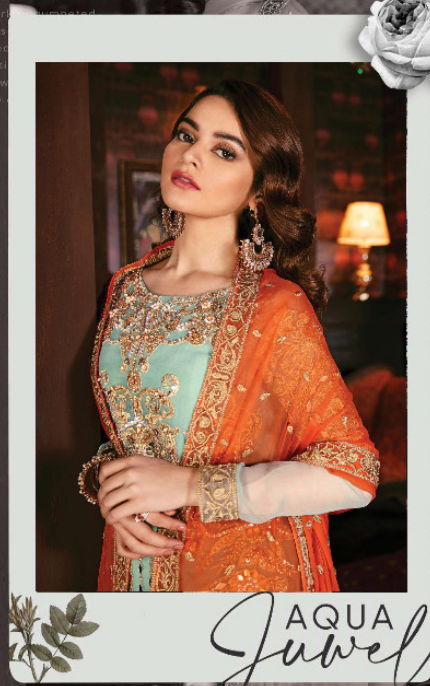

MAGNIFIQUE  
*Jade*

A true amalgamation of  
contemporary aesthetics  
and heritage, Magnifique  
has a quintessential  
charm and  
is an ultimate  
choice for winter  
fest.

RINAZ  
FASHION

D.NO.2901

The serenity of soft  
aqua blush is revitalized  
with gold flecked  
threadwork augmented  
by the use of  
combined  
scintillating  
Aqua Jewel  
the view  
on ssol