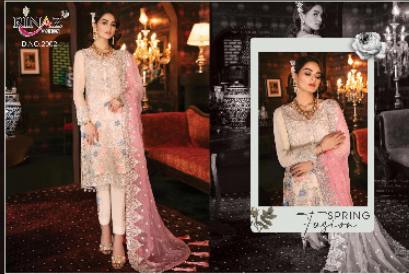

D.NO.2905

This master-piece is an ode to the royals, im-  
mersed in well executed  
majestic gold embro-  
deries, heightened with  
luxurious crystals and  
memories for a life-

This master-piece is an im-  
mersed in well executed  
majestic gold embro-  
deries, heightened with  
luxurious crystals and  
memories for a life-

GOLD  
*Galore*

Jazmín VOL-10

email: rinazfashion662@gmail.com

\*complimentary copy, not for sale\*

Jazmín VOL-10

D.NO.2901

D.NO.2904

D.NO.2902

D.NO.2905

D.NO.2903

RINAZ<sup>TM</sup>  
FASHION

Jazmín VOL-10