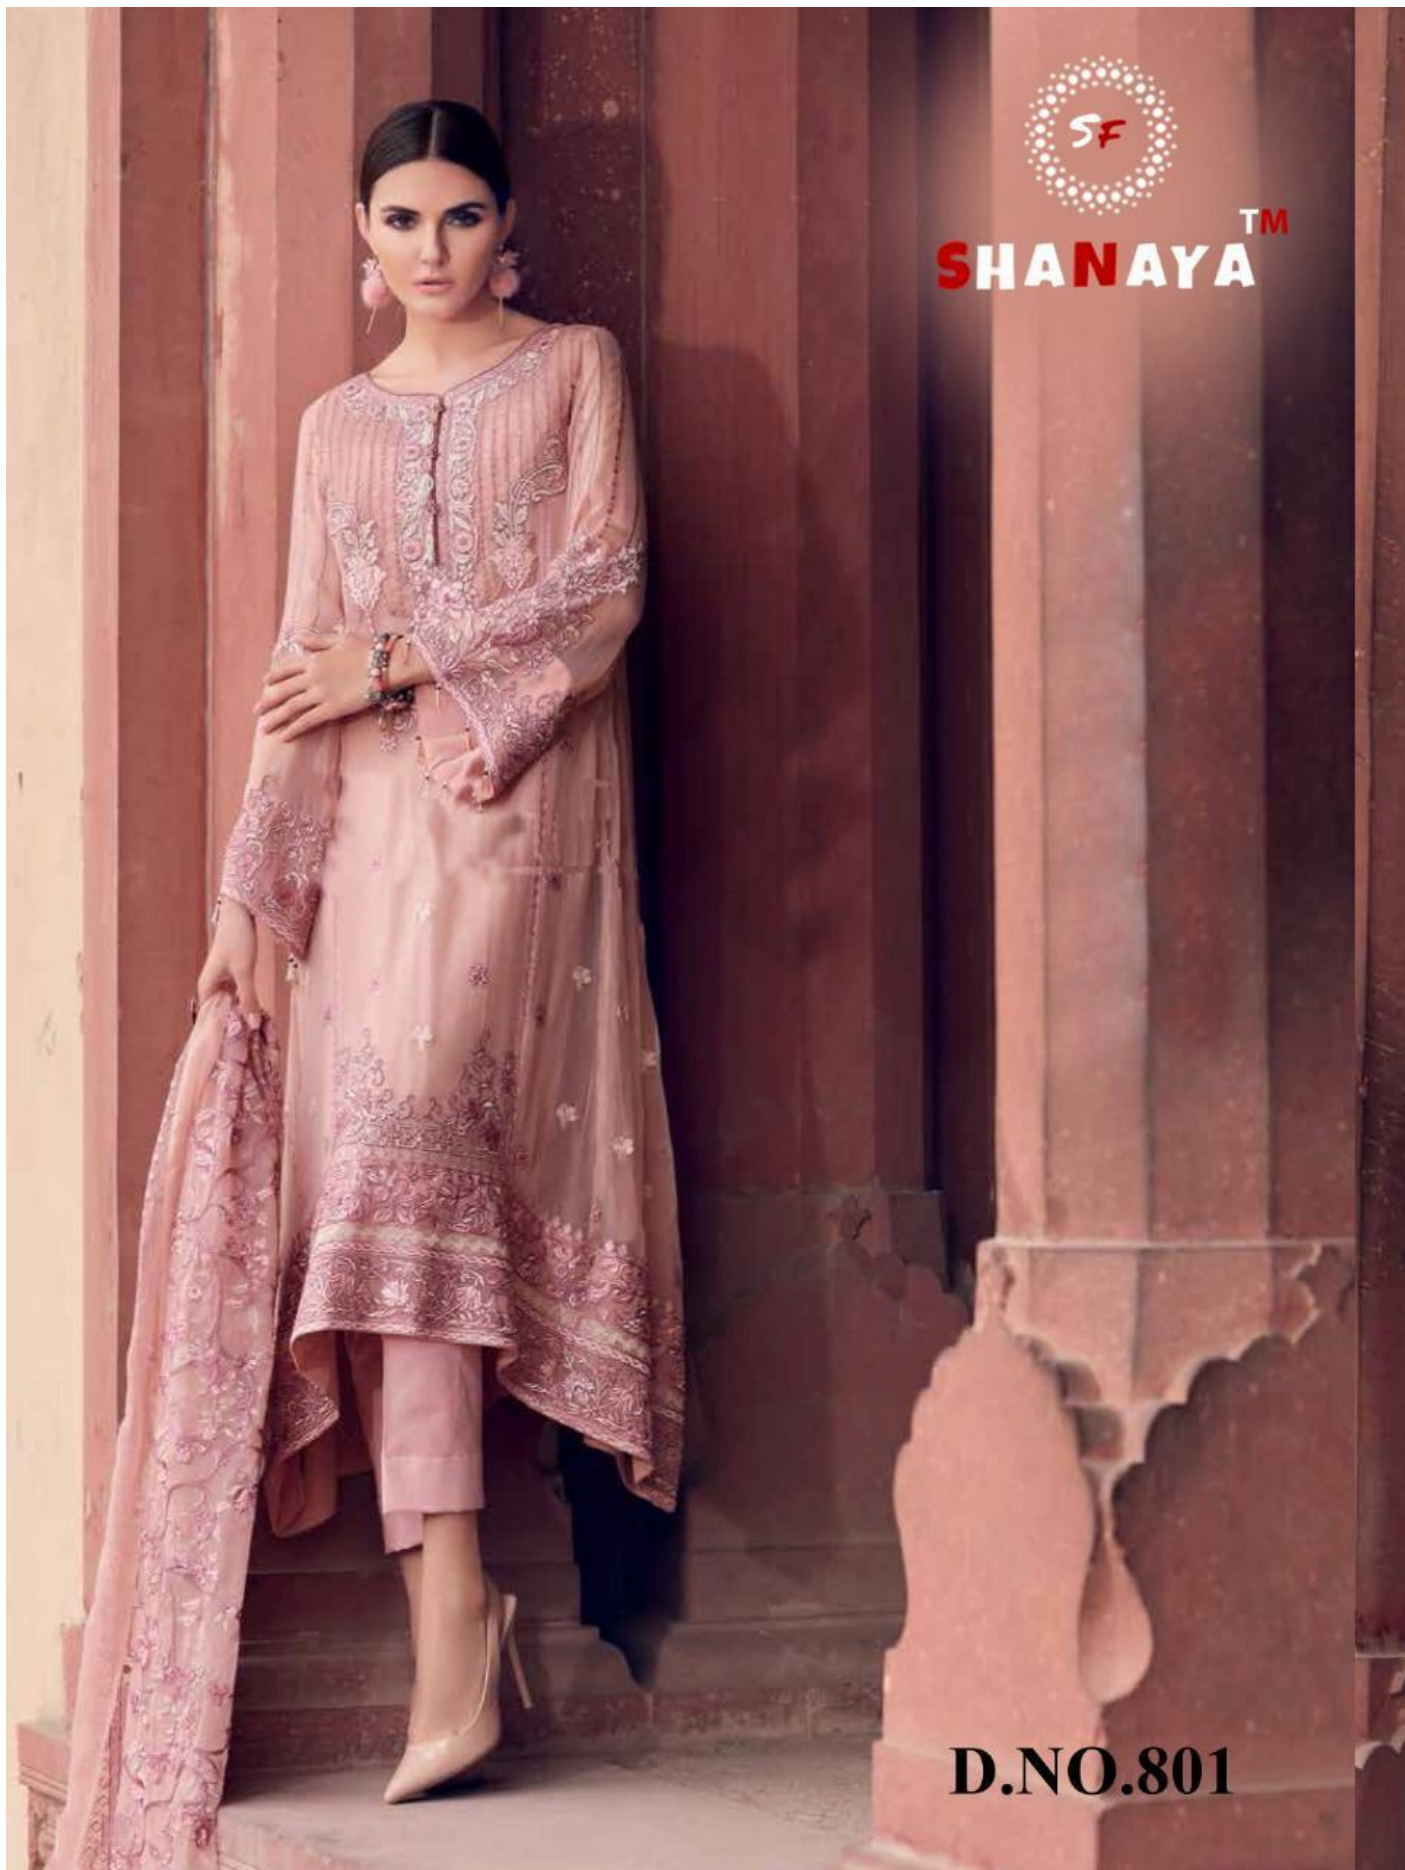

904-D

Rose
Afrozeh nx

904-D

Rose
Afrozeh nx

904

Rose
Afrozeh nx

SHANAYA™

S-22

SHANAYA™

11003

Rose

PREMIUM COLLECTION

SHANAYA™

SHANAYA™

BRAND NAME SHANAYA

SR. NO.	D. NO	RATE	FABRIC DETAIL
1	801	1159/-	FOX GORGEETE
2	902	1199/-	FOX GEORGETTE
3	904	1199/-	FOX GEORGETTE
4	11002	1299/-	HEAVY BUTTERFLY NET (HEAVY HANDWORK)
5	11003	1299/-	HEAVY BUTTERFLY NET (HEAVY HANDWORK)
6	904-D	1199/-	FOX GEORGETTE
7	S-10-A	1149/-	HEAVY SOFT NET
8	S-15	1199/-	HEAVY FOX GORGEETE
9	S-15-A	1199/-	HEAVY FOX GORGEETE
10	S-15-B	1199/-	HEAVY FOX GORGEETE
11	S-22	1199/-	HEAVY FOX GORGEETE

904-D

Rose
Afrozeh nx

11002

Rose

PREMIUM COLLECTION

SHANAYATM

D.NO.801

902